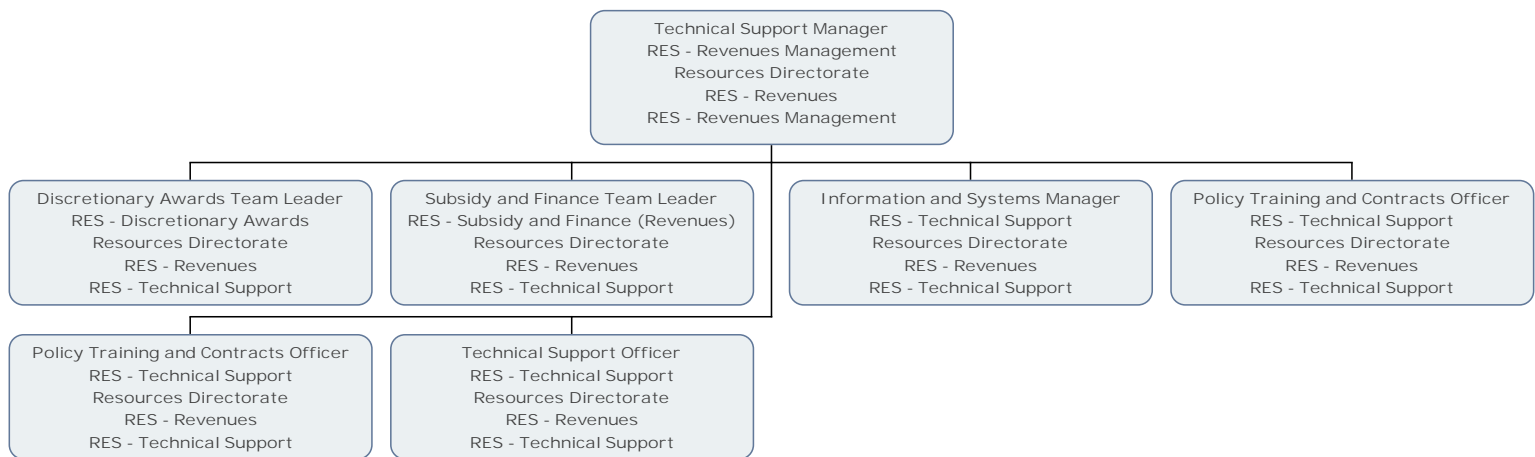

Head of Benefits
RES - Revenues Management
Resources Directorate
RES - Revenues
RES - Revenues Management

Technical Support Manager
RES - Revenues Management
Resources Directorate
RES - Revenues
RES - Revenues Management

Head of Parking Compliance
RES - Revenues Management
Resources Directorate
RES - Revenues
RES - Revenues Management

Head of Council Tax, Business Rates and HB Overpayment Recovery
RES - Revenues Management
Resources Directorate
RES - Revenues
RES - Revenues Management

Team Leader - Benefits
RES - Benefits
Resources Directorate
RES - Revenues
RES - Benefits

Benefits Officer
RES - Benefits
Resources Directorate
RES - Revenues
RES - Benefits

Subsidy and Finance Team Leader
RES - Subsidy and Finance (Revenues)
Resources Directorate
RES - Revenues
RES - Technical Support