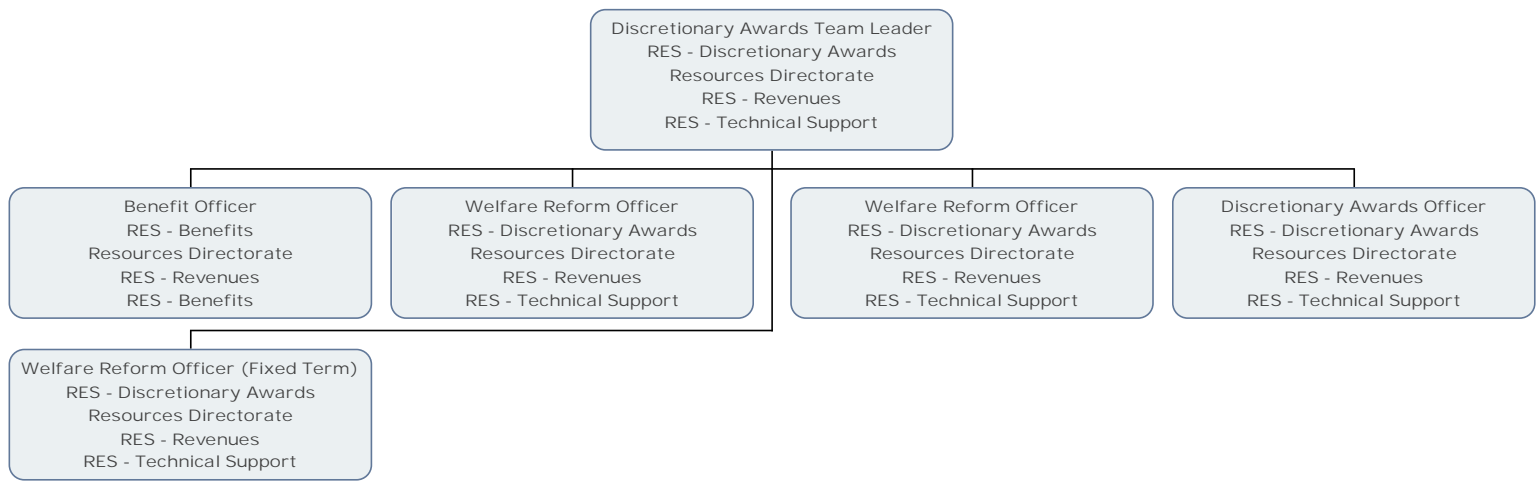

Head of Benefits
RES - Revenues Management
Resources Directorate
RES - Revenues
RES - Revenues Management

Technical Support Manager
RES - Revenues Management
Resources Directorate
RES - Revenues
RES - Revenues Management

Head of Parking Compliance
RES - Revenues Management
Resources Directorate
RES - Revenues
RES - Revenues Management

Head of Council Tax, Business Rates and HB Overpayment Recovery
RES - Revenues Management
Resources Directorate
RES - Revenues
RES - Revenues Management

Team Leader - Benefits
RES - Benefits
Resources Directorate
RES - Revenues
RES - Benefits

Benefits Officer
RES - Benefits
Resources Directorate
RES - Revenues
RES - Benefits

Subsidy and Finance Team Leader
RES - Subsidy and Finance (Revenues)
Resources Directorate
RES - Revenues
RES - Technical Support