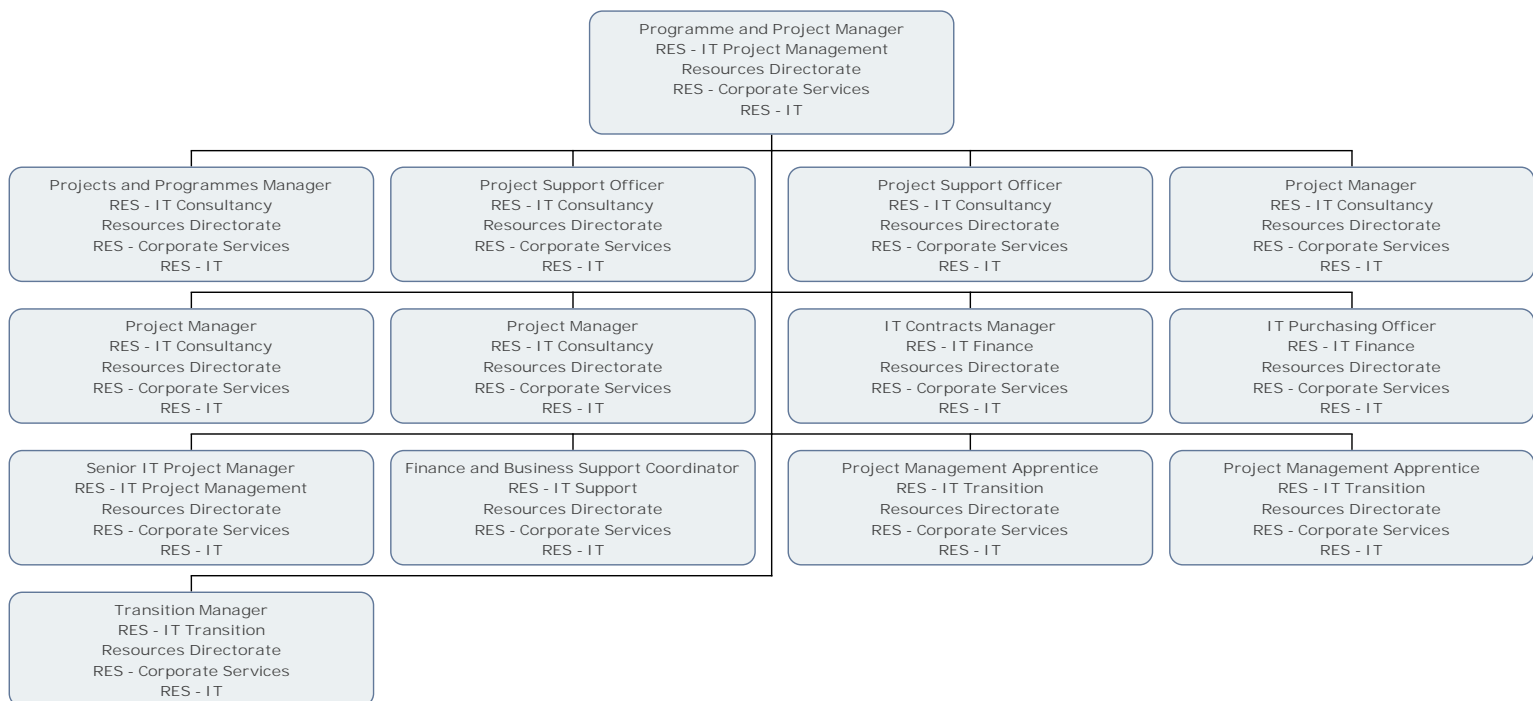

Data Centre Move Coordinator
RES - IT Infrastructure
Resources Directorate
RES - Corporate Services
RES - IT

Information Security Manager (Fixed Term)
RES - IT Management
Resources Directorate
RES - Corporate Services
RES - IT

Information Security Analyst
RES - IT Infrastructure
Resources Directorate
RES - Corporate Services
RES - IT

Application Coordinator - GIS and Property Data
RES - IT Application
Resources Directorate
RES - Corporate Services
RES - IT

Application Specialist - GIS
RES - IT Application
Resources Directorate
RES - Corporate Services
RES - IT

LLPG Manager
RES - IT Application
Resources Directorate
RES - Corporate Services
RES - IT

Projects and Programmes Manager
RES - IT Consultancy
Resources Directorate
RES - Corporate Services
RES - IT