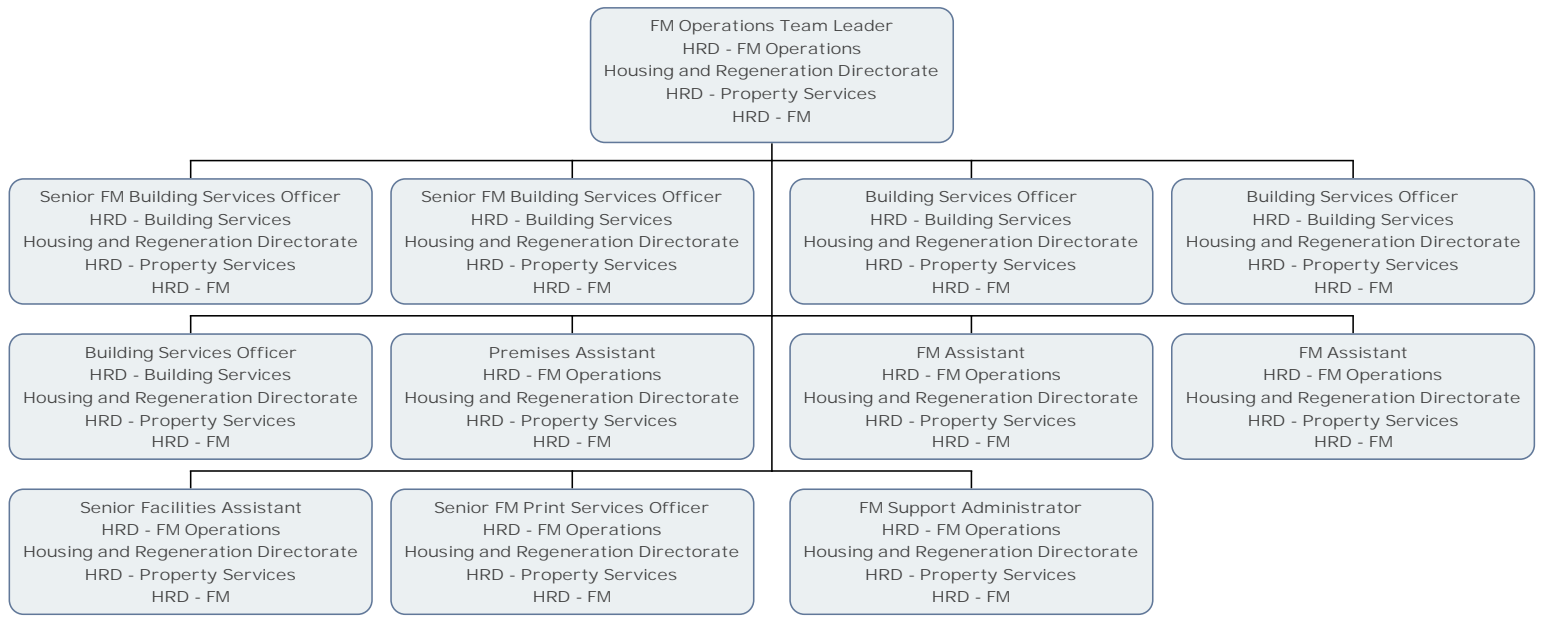

CAFM Manager
HRD - Contracts & Performance
Housing and Regeneration Directorate
HRD - Property Services
HRD - FM

FM Performance Team Leader
HRD - Contracts & Performance
Housing and Regeneration Directorate
HRD - Property Services
HRD - FM

CAFM Manager
HRD - Contracts & Performance
Housing and Regeneration Directorate
HRD - Property Services
HRD - FM

CAFM Administrator
HRD - Contracts & Performance
Housing and Regeneration Directorate
HRD - Property Services
HRD - FM

CAFM Administrator
HRD - Contracts & Performance
Housing and Regeneration Directorate
HRD - Property Services
HRD - FM

FM Helpdesk Administrator
HRD - Contracts & Performance
Housing and Regeneration Directorate
HRD - Property Services
HRD - FM