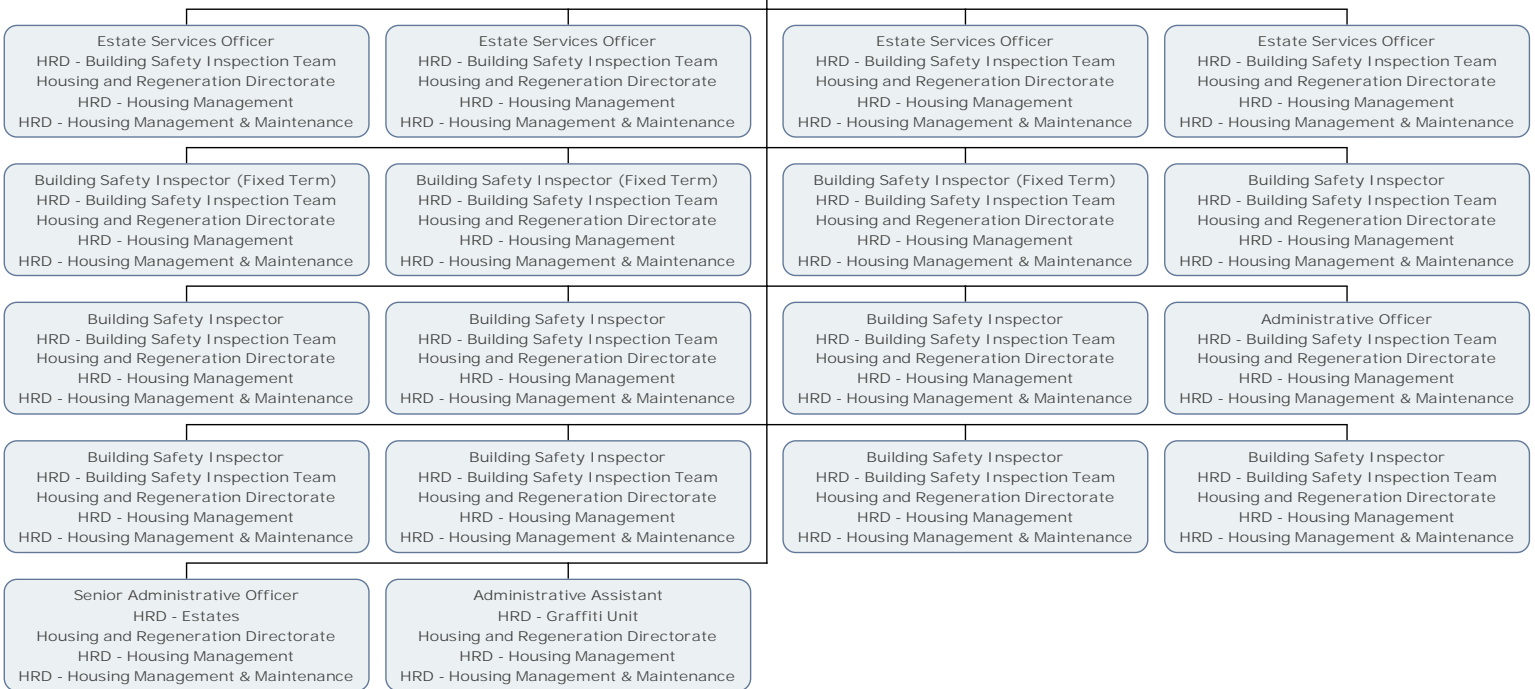

Animal Welfare Manager
HRD - Animal Welfare Unit
Housing and Regeneration Directorate
HRD - Housing Management
HRD - Housing Management & Maintenance

Animal Welfare Officer
HRD - Animal Welfare Unit
Housing and Regeneration Directorate
HRD - Housing Management
HRD - Housing Management & Maintenance

Animal Welfare Officer
HRD - Animal Welfare Unit
Housing and Regeneration Directorate
HRD - Housing Management
HRD - Housing Management & Maintenance

Animal Welfare Officer
HRD - Animal Welfare Unit
Housing and Regeneration Directorate
HRD - Housing Management
HRD - Housing Management & Maintenance

Assistant Estate Services Manager
HRD - Estate Services Management
Housing and Regeneration Directorate
HRD - Housing Management
HRD - Housing Management & Maintenance

Administrative Assistant
HRD - Graffiti Unit
Housing and Regeneration Directorate
HRD - Housing Management
HRD - Housing Management & Maintenance