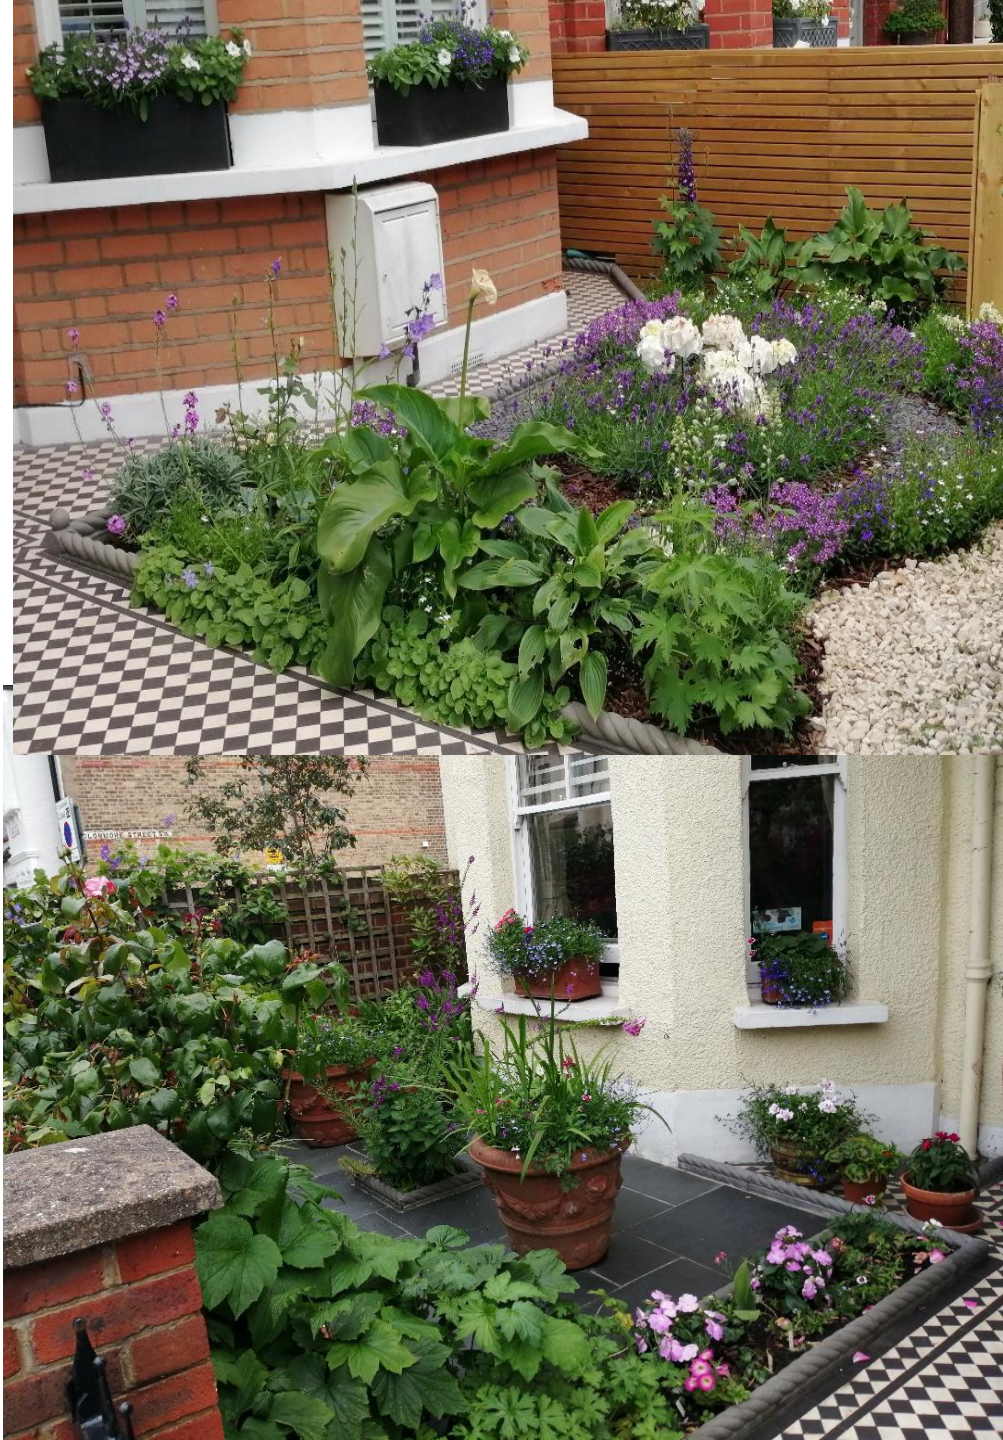

Create a friendly  
neighbourhood  
and save  
the planet

FRONT  
GARDEN  
FRIENDLY

6 COMMUNITY  
EVENTS

**LET'S TURN OUR  
GRID STREETS GREEN**  
on Saturday 6 October  
10 am - 4 pm

**Join your neighbours** as we take to the streets again to plant some of the 200 tree bases that are still empty and to rejuvenate existing **street planting**.

**MOBILISED  
OVER 300  
RESIDENTS**

**OVER  
300 TREE  
BASES  
PLANTED**

**OVER 50  
FRONT  
GARDENS  
GREENED**

164 AWARD  
WINNING  
FRONT  
GARDENS