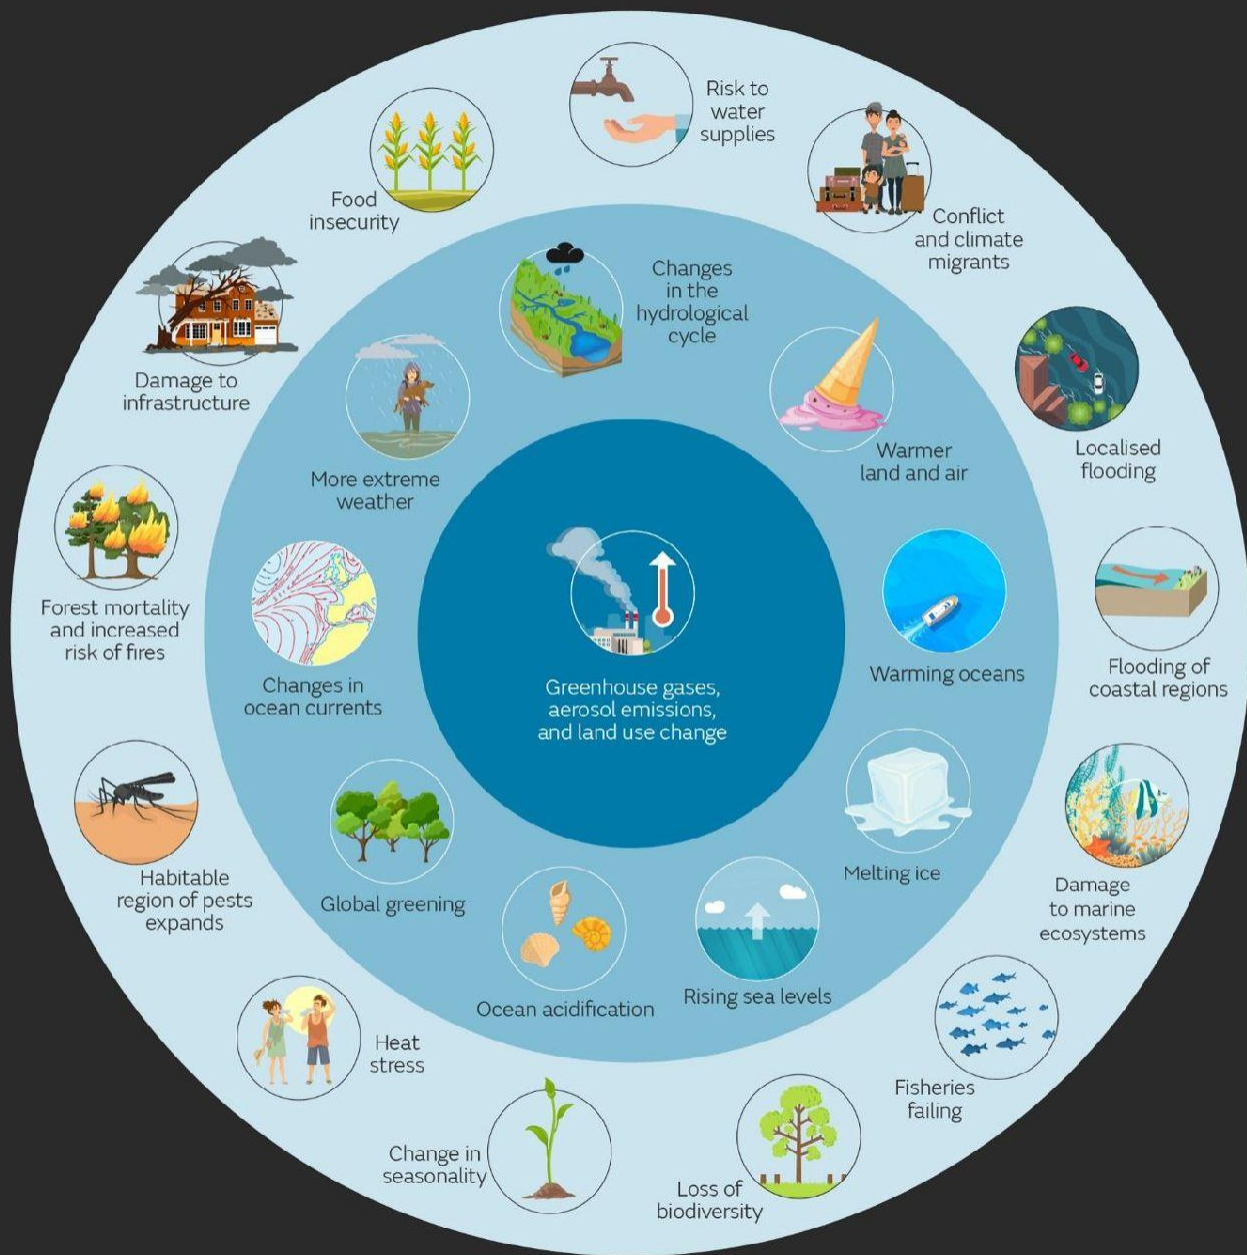

# WHAT THIS IS ABOUT

- **The Challenge** - engaging people at a community level to take action on climate change on a local level
- **The Problem** - negative environmental impact of increase of paving & reduction of planting on our streets and gardens
- **Our Solution** – develop a strategy to mobilise people in the community to green their streets and gardens
- **The Results** – what we have achieved
- **What next ...**

# THE CHALLENGE

Drivers of climate change

Changes to the climate system

Impacts

“NEVER DOUBT THAT  
A SMALL GROUP OF  
THOUGHTFUL, COMMITTED  
CITIZENS CAN CHANGE  
THE WORLD. INDEED,  
IT'S THE ONLY THING  
THAT EVER HAS.”

# THE PROBLEM

# TREES & PLANTS MATTER...

Improve air quality

Encourage wildlife

Plant for wellbeing

Reduce flooding risk