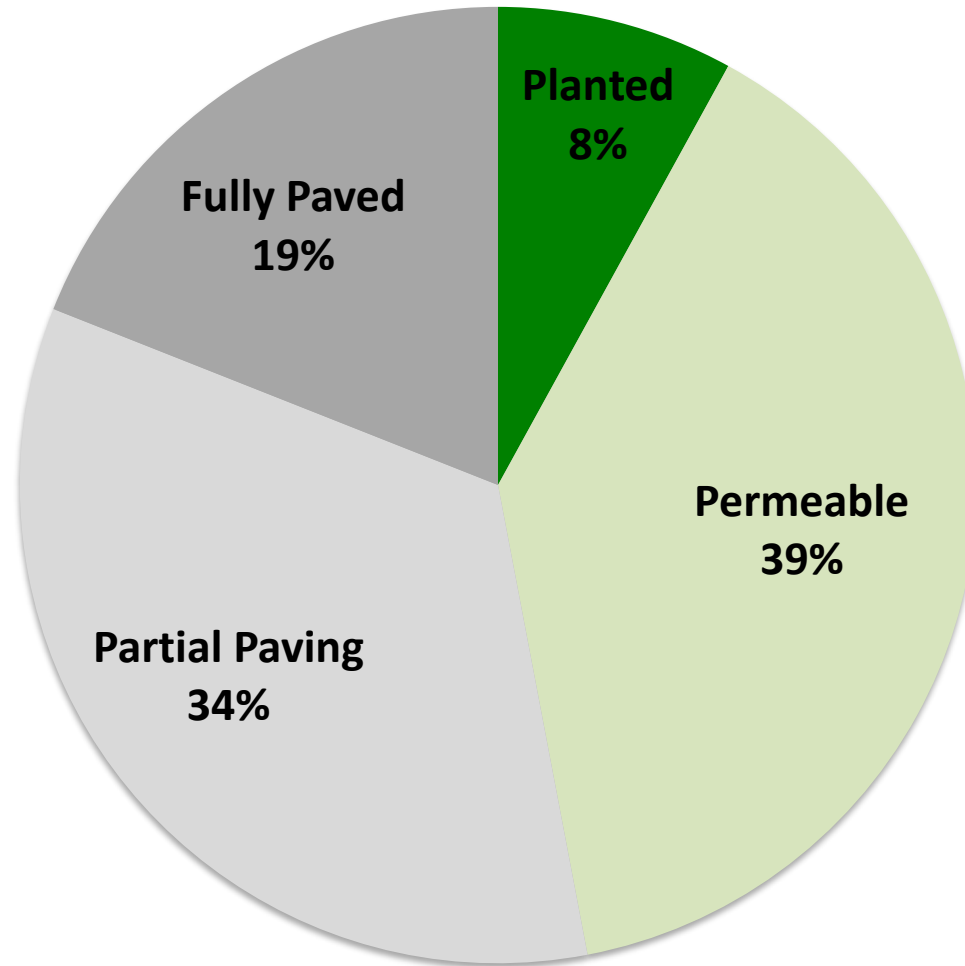

# THE PROBLEM

# PAVING IS ON THE INCREASE

- 3 times as many front gardens are now paved over compared to ten years ago
- 1 in 3 (5 million) front gardens have no plants growing in them
- 1 in 4 ( half a million) front gardens are completely paved over
- London is worst - with half of all front gardens paved over (increased 36% in the last ten years)
- London biggest decrease of plant cover in front gardens in the UK (5 times as many front gardens with no plants compared to 10 years ago)

# SW18 “The Grid” is becoming less green

Front Garden Audit – 12 streets / 2,500 households