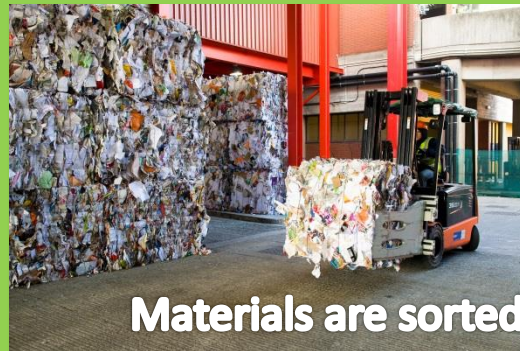

Western Riverside
Waste Authority
Education Team

4 boroughs*

General Waste

Recycling

*

- Wandsworth
- Lambeth
- Hammersmith & Fulham
- Kensington & Chelsea

Materials are sorted

Energy from waste