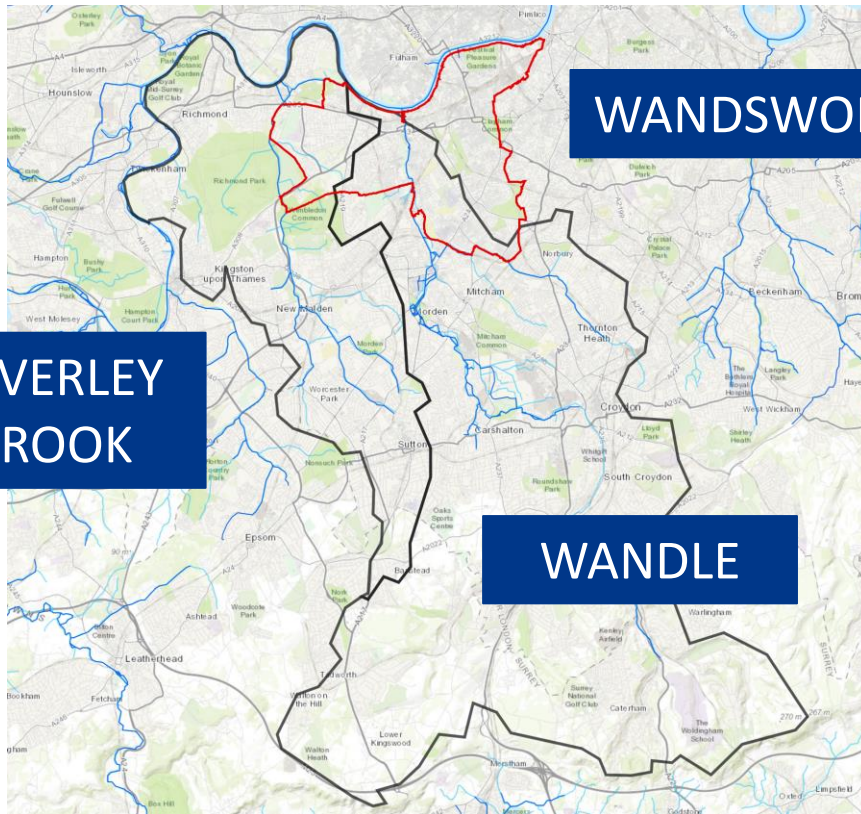

Partnership working

RIVERS IN WANDSWORTH

WANDSWORTH

**BEVERLEY
BROOK**

WANDLE

**Both flow into the
Thames**

**Predominantly urban land
use with high population
density**

A CHALK STREAM