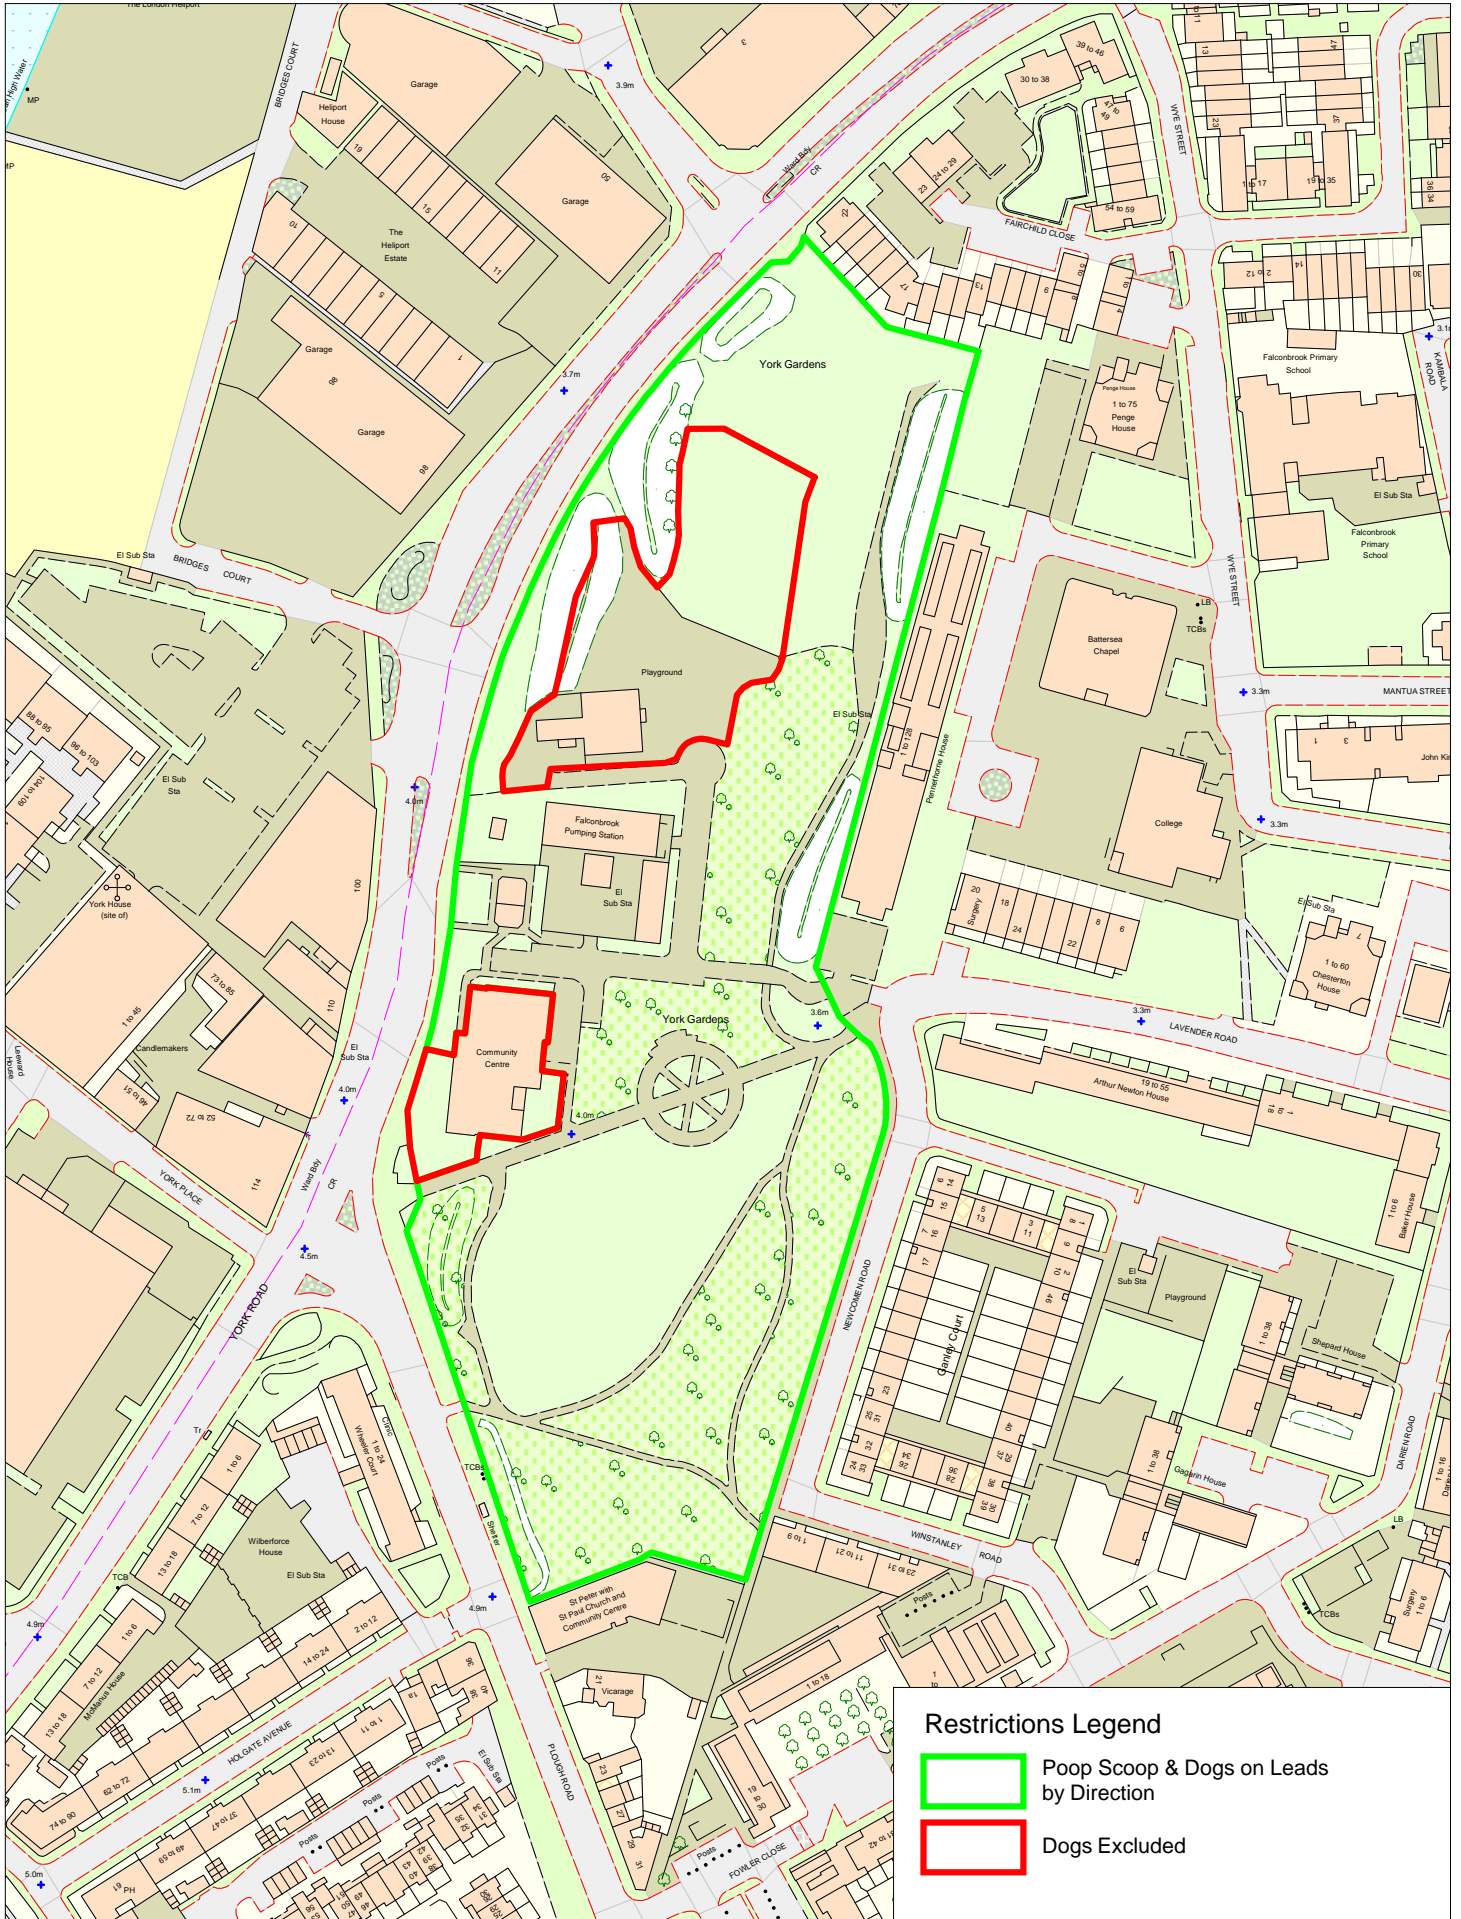

# York Gardens

## Restrictions Legend

- Poop Scoop & Dogs on Leads by Direction
- Dogs Excluded

This map is reproduced from Ordnance Survey material with the permission of Ordnance Survey on behalf of the Controller of Her Majesty's Stationery Office, © Crown Copyright. Unauthorised reproduction infringes Crown copyright and may lead to prosecution or civil proceedings. Wandsworth Council LA 100019270 2009

Date: 06/05/2009

Created by GIS Team, DTS

Scale: 1:2000