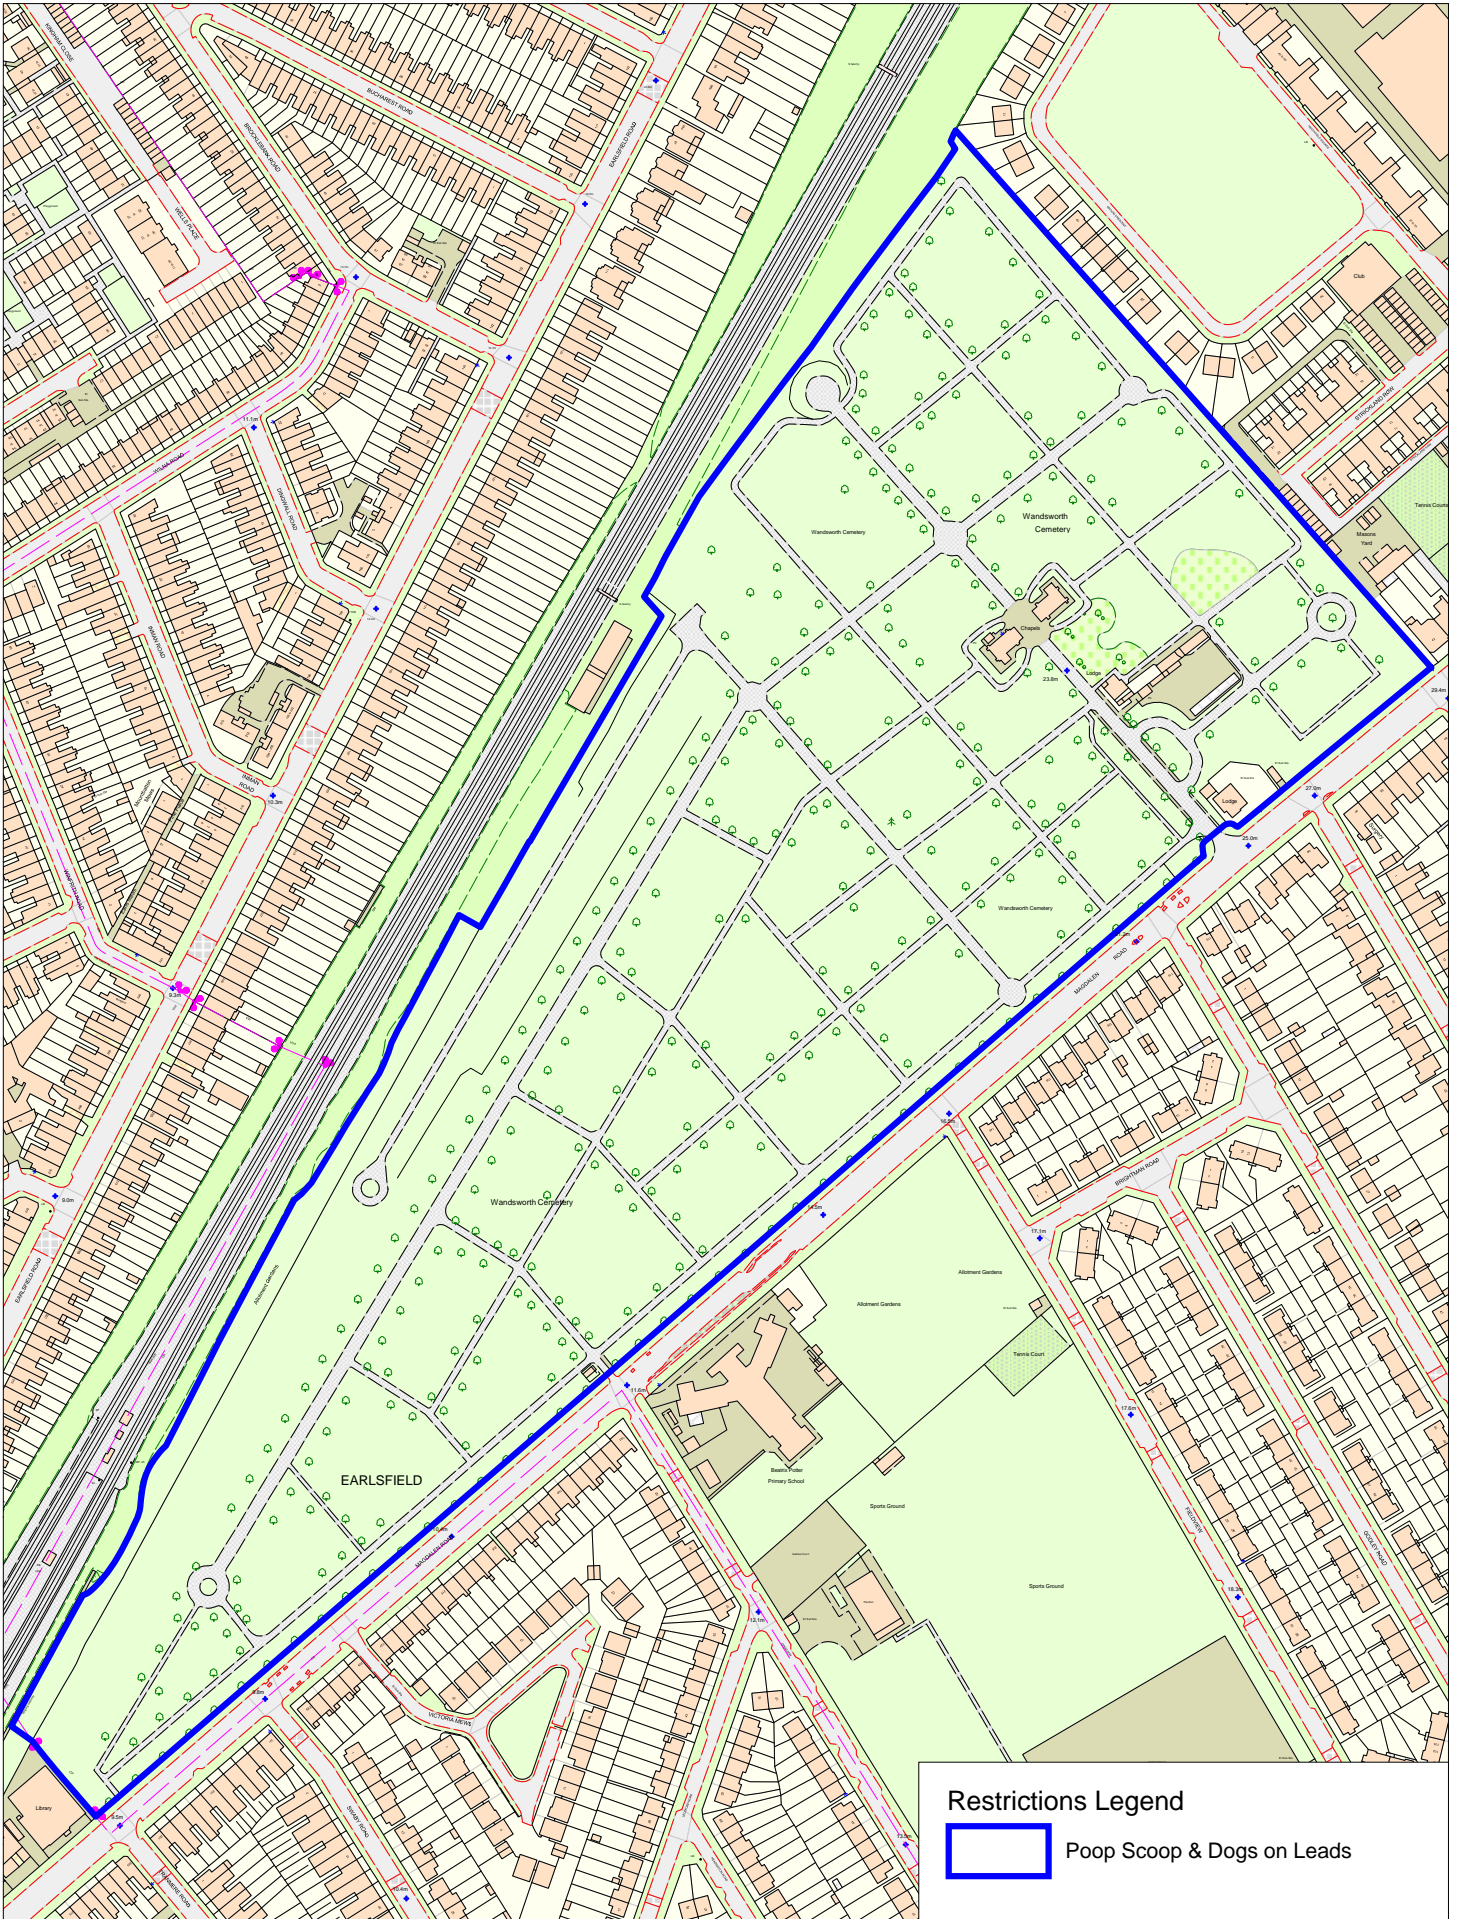

Wandsworth Cemetery

Restrictions Legend

 Poop Scoop & Dogs on Leads