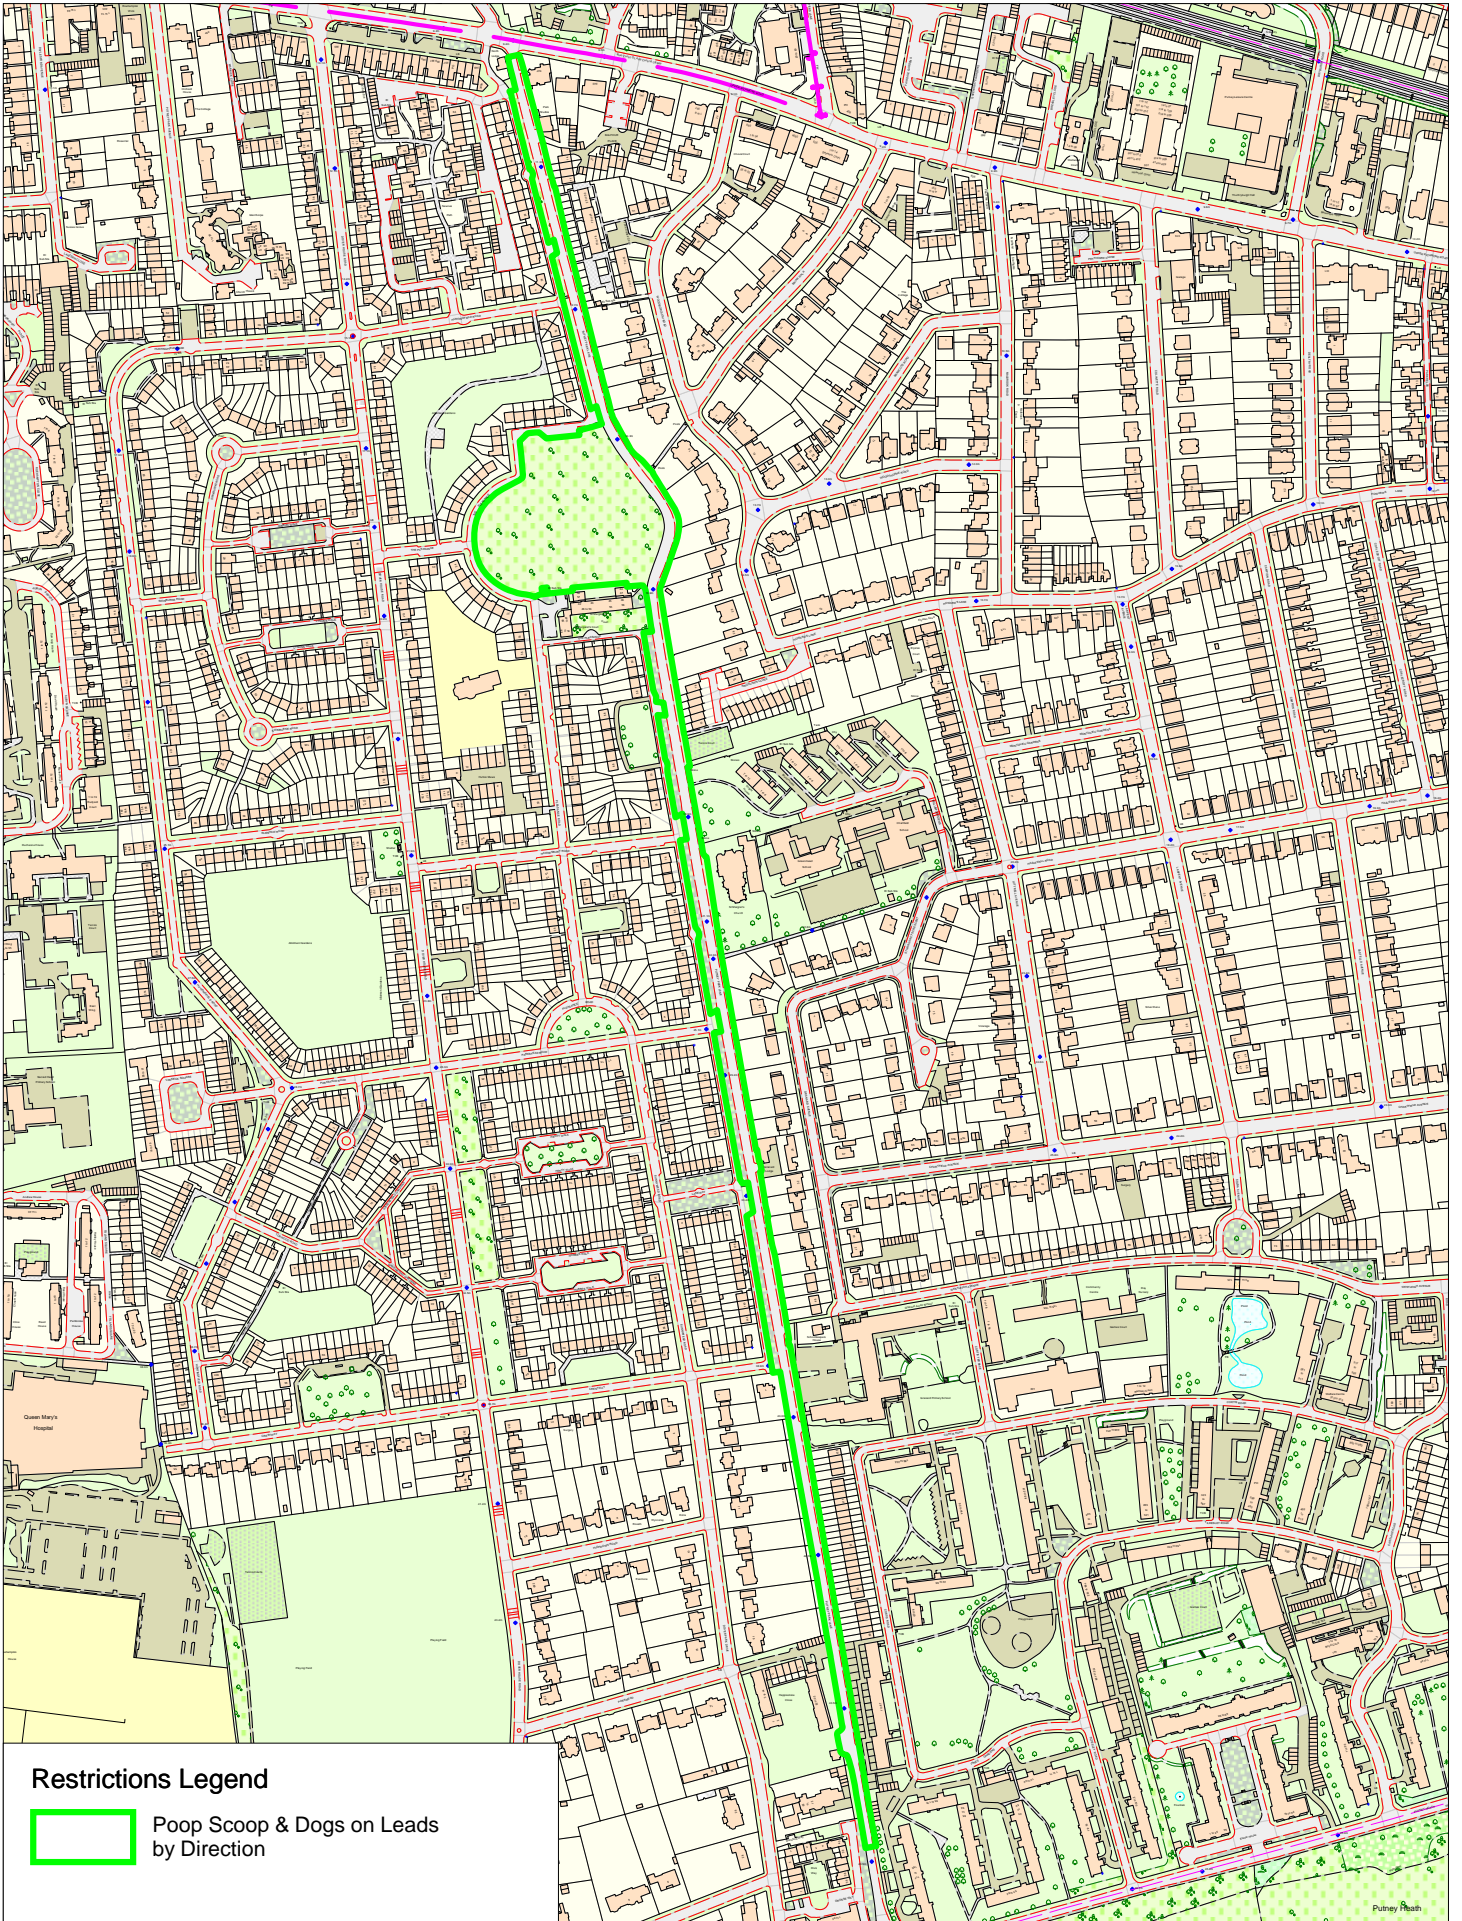

The Pleasance & Putney Park Lane

Restrictions Legend

-  Poop Scoop & Dogs on Leads by Direction