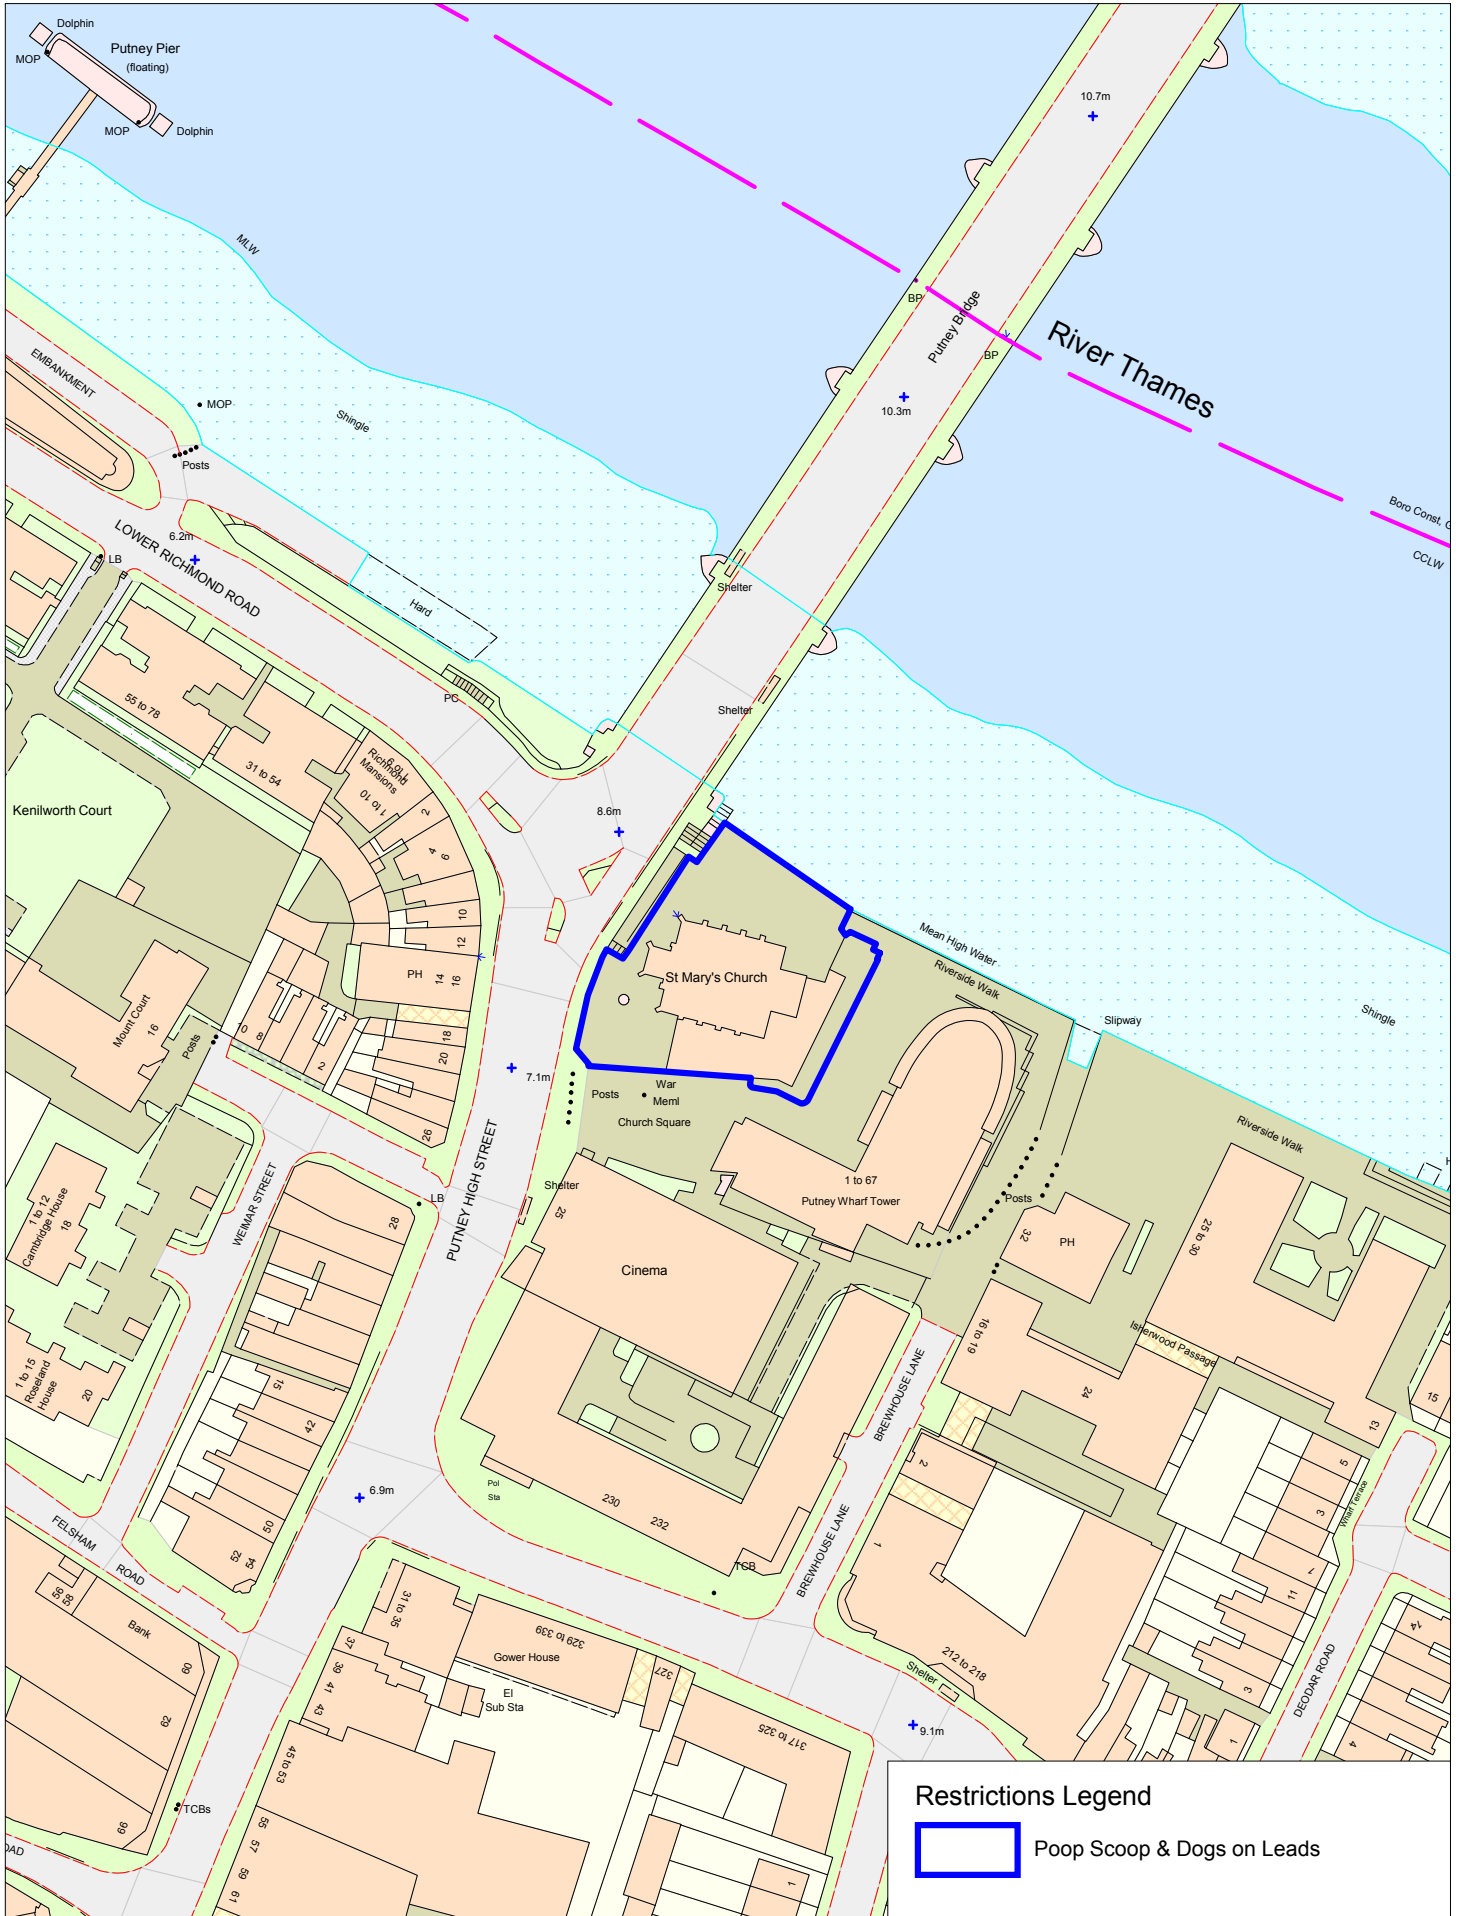

St Mary's Putney

Restrictions Legend

 Poop Scoop & Dogs on Leads