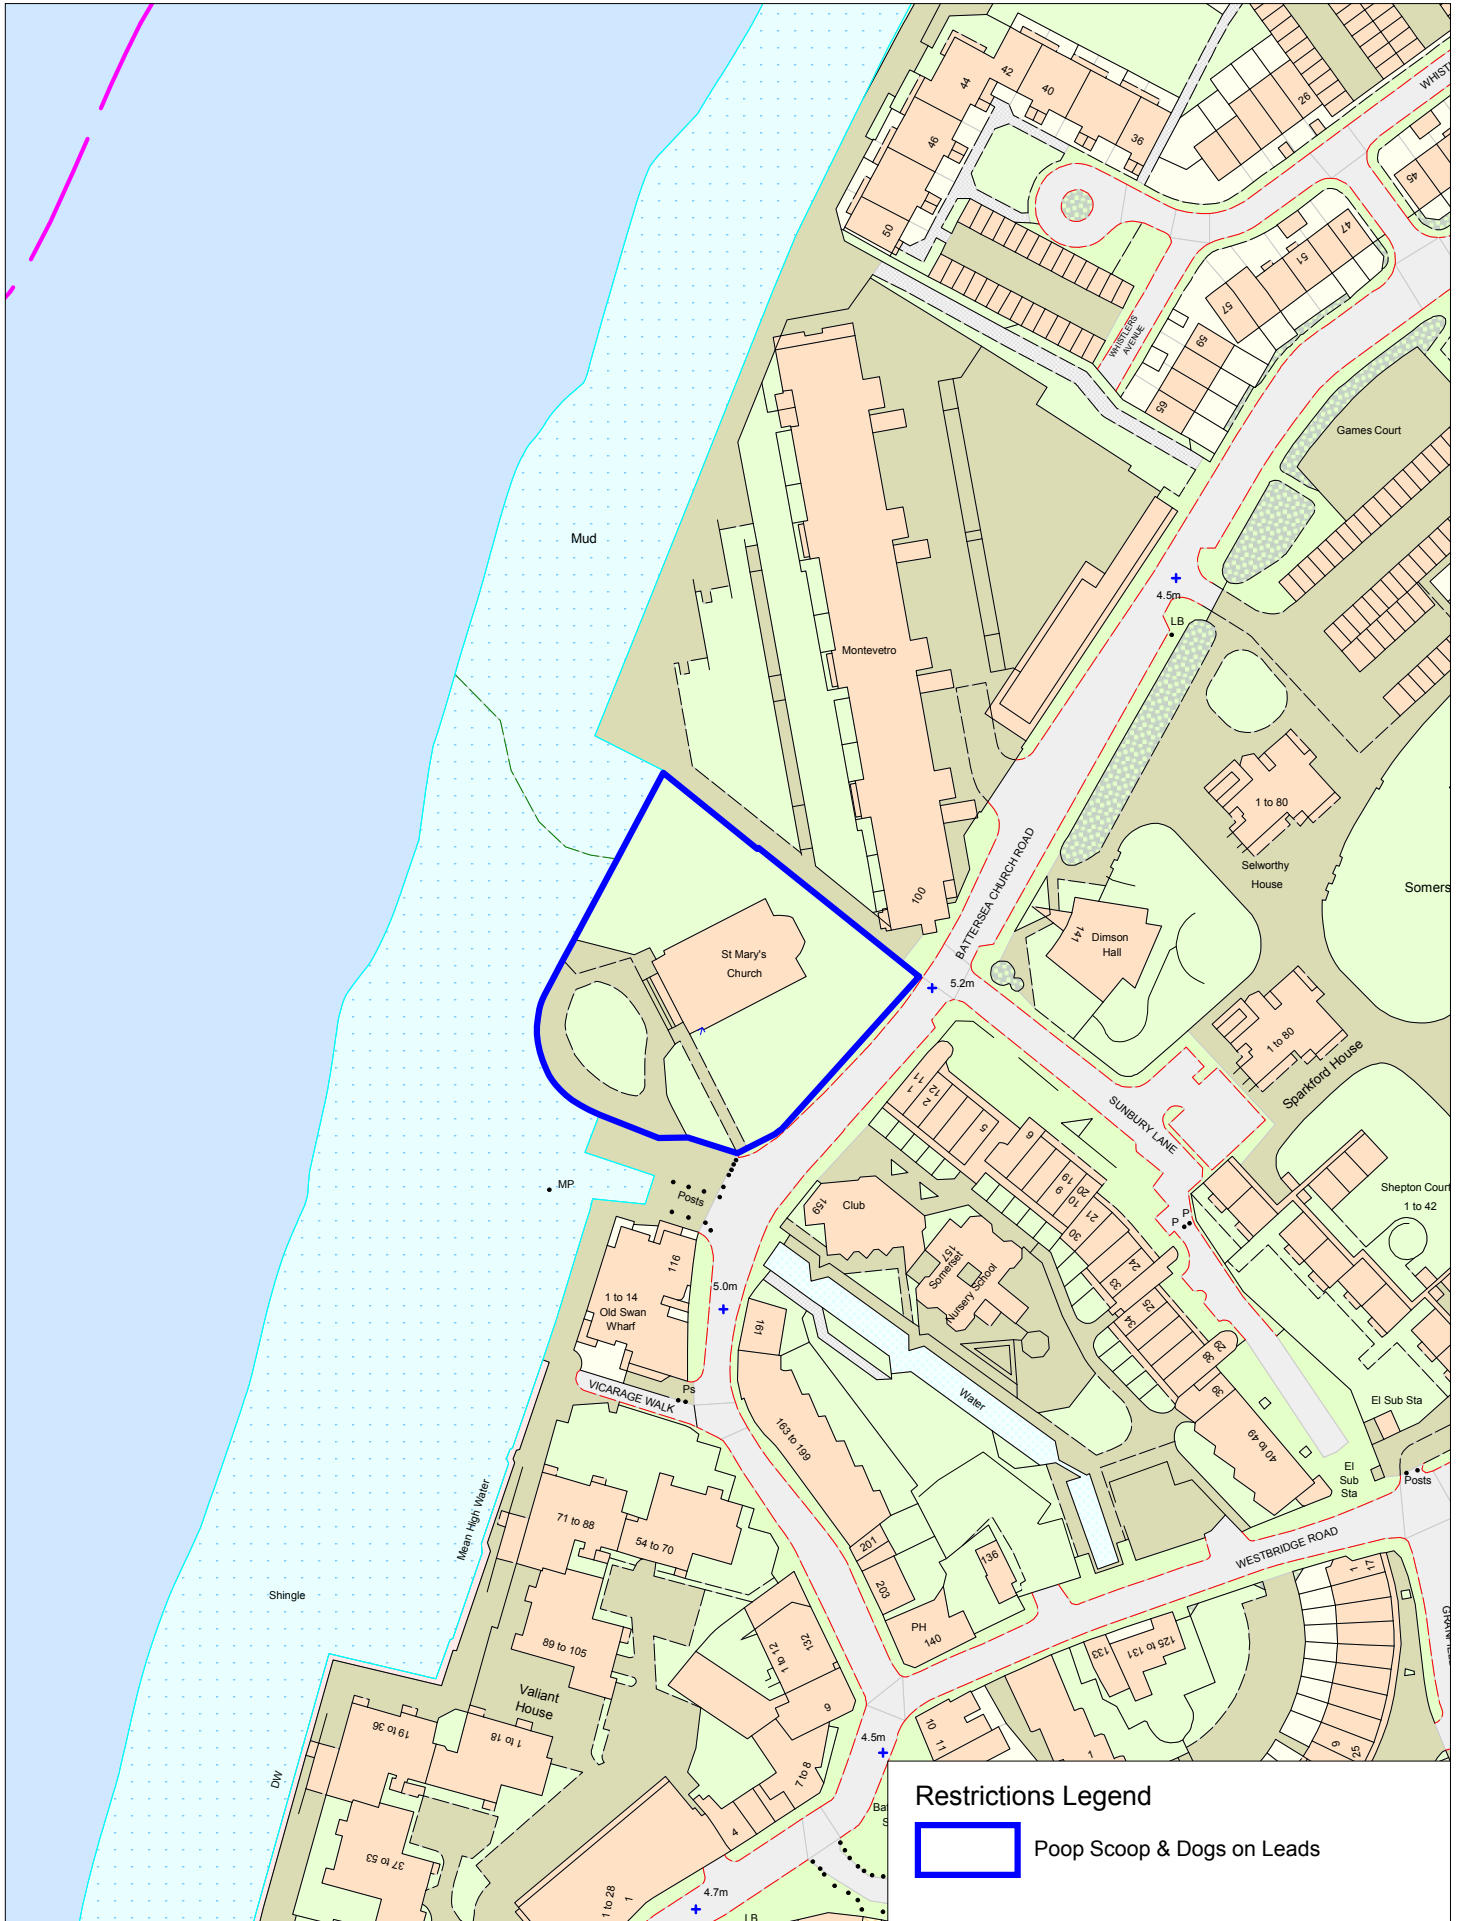

St Marys Church Battersea

Restrictions Legend

 Poop Scoop & Dogs on Leads