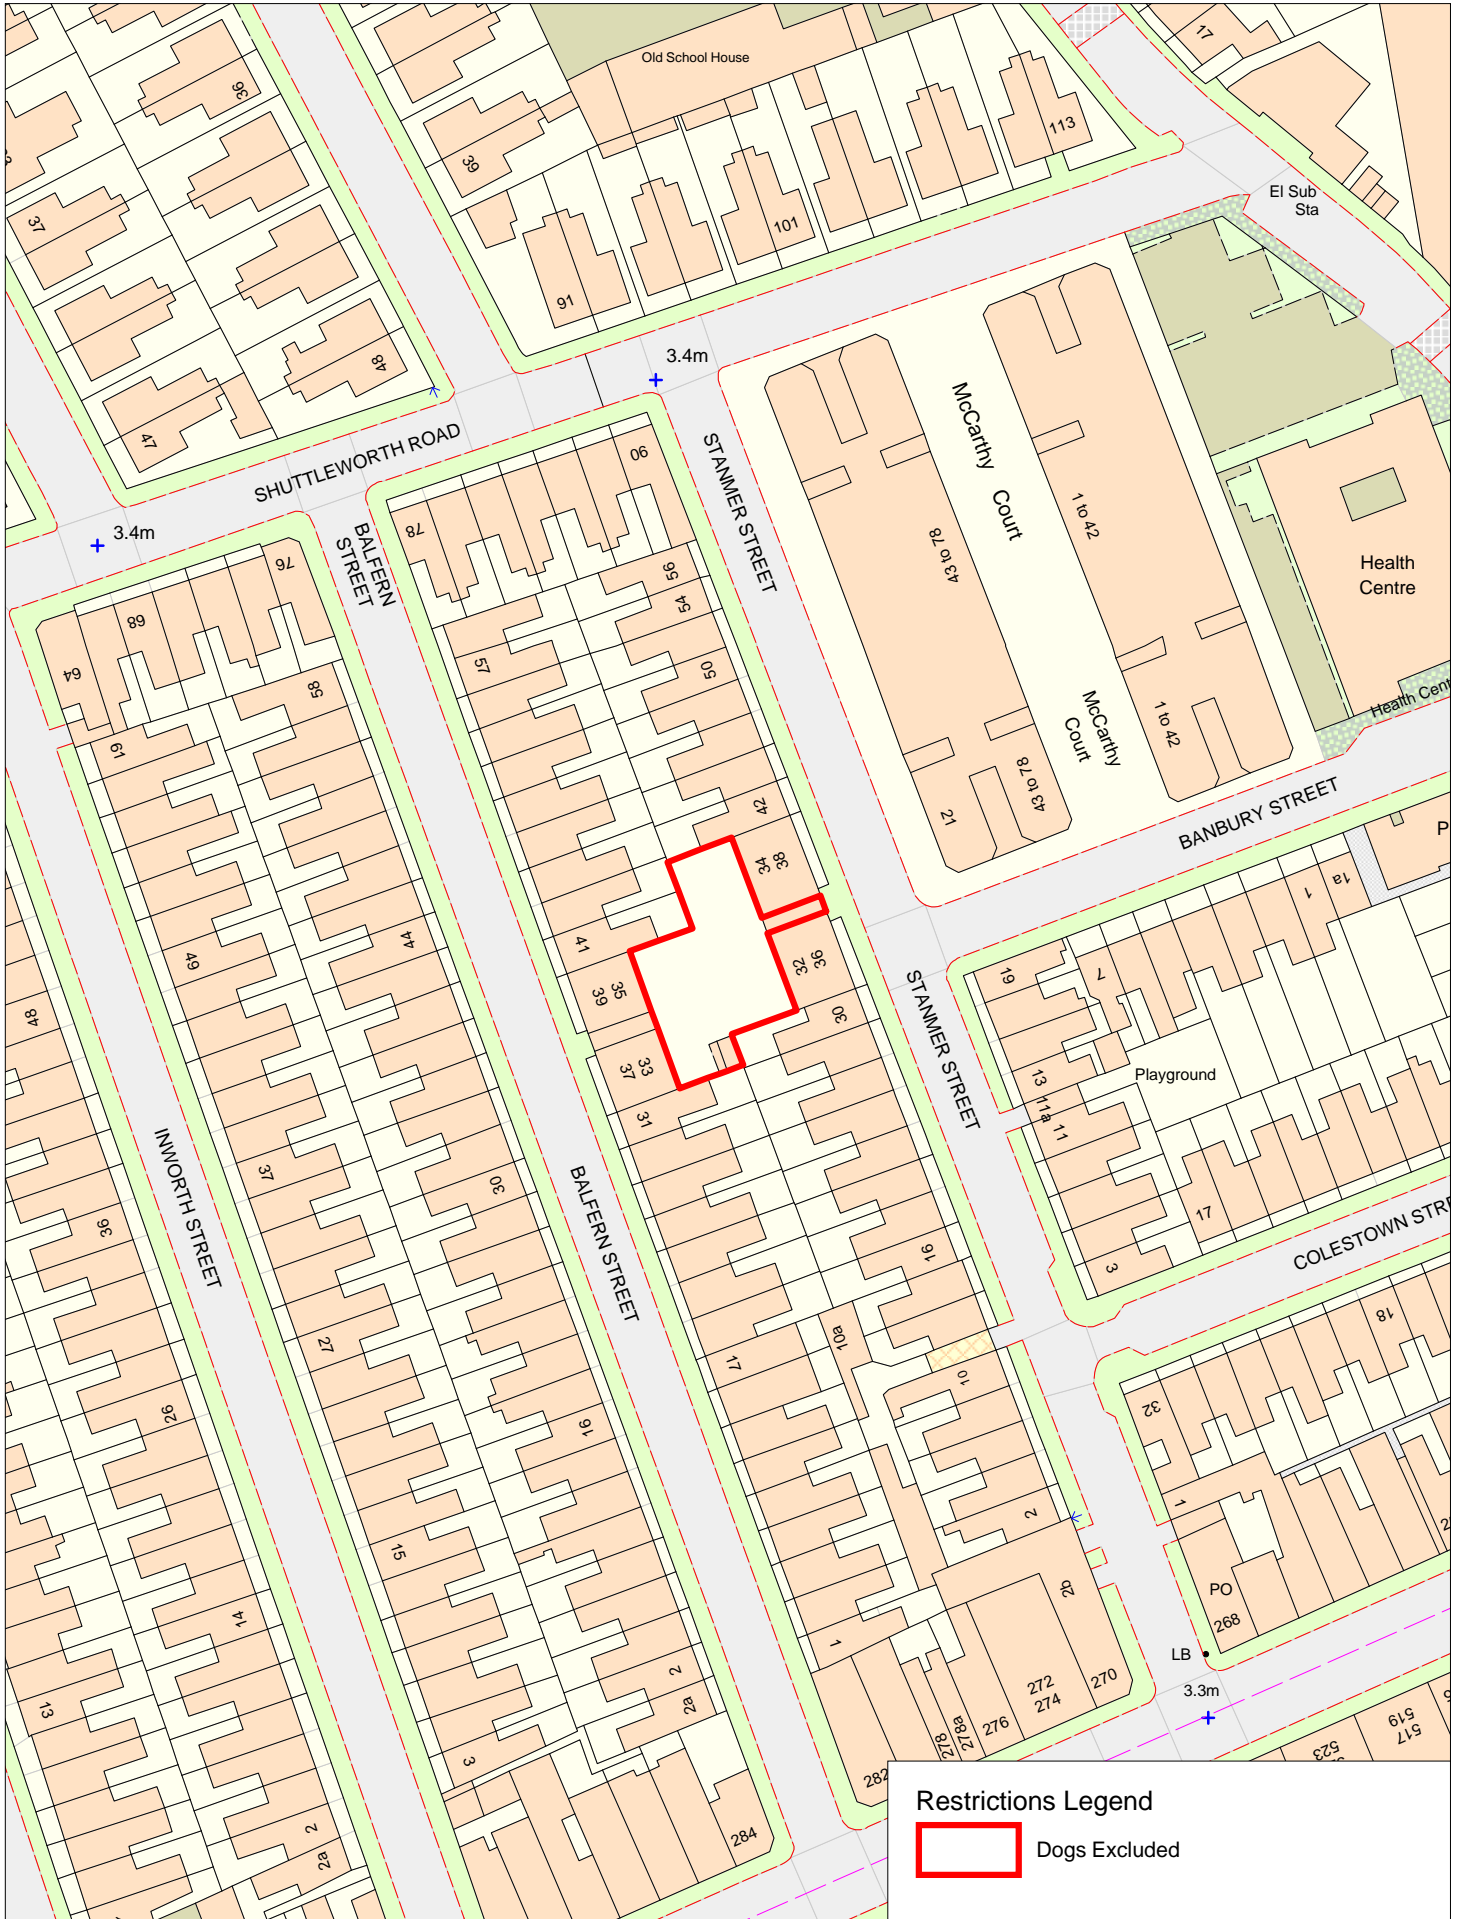

# Stanmer Street Play Area

This map is reproduced from Ordnance Survey material with the permission of Ordnance Survey on behalf of the Controller of Her Majesty's Stationery Office, © Crown Copyright. Unauthorised reproduction infringes Crown copyright and may lead to prosecution or civil proceedings. Wandsworth Council LA 100019270 2009

**Date:** 30/01/2009 Created by GIS Team, DTS  
**Scale:** 1:1000