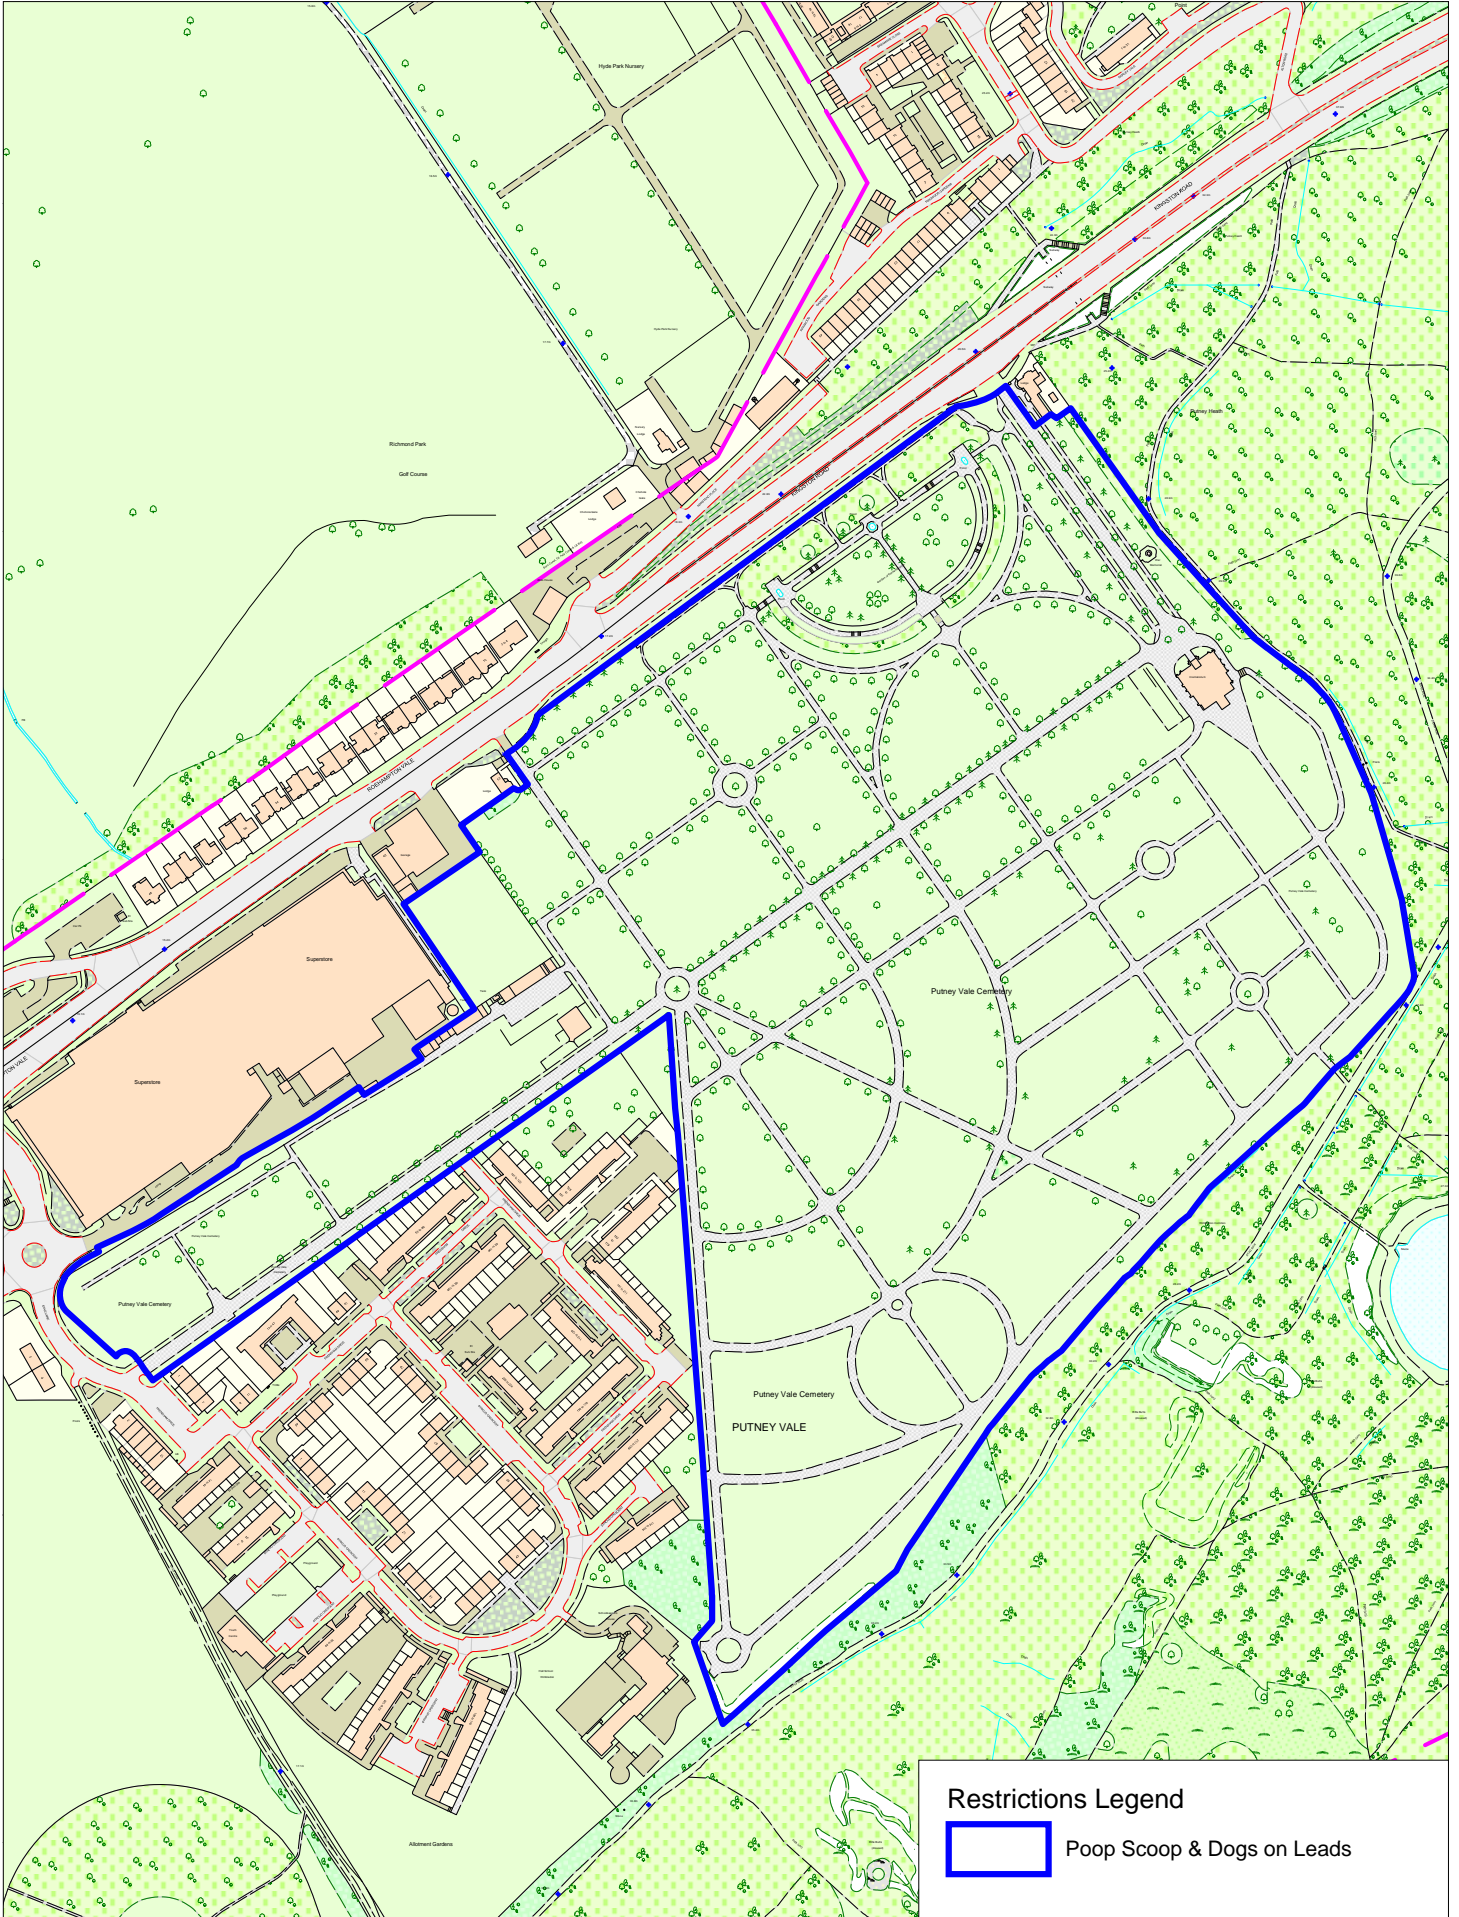

Putney Vale Cemetery

Restrictions Legend

 Poop Scoop & Dogs on Leads