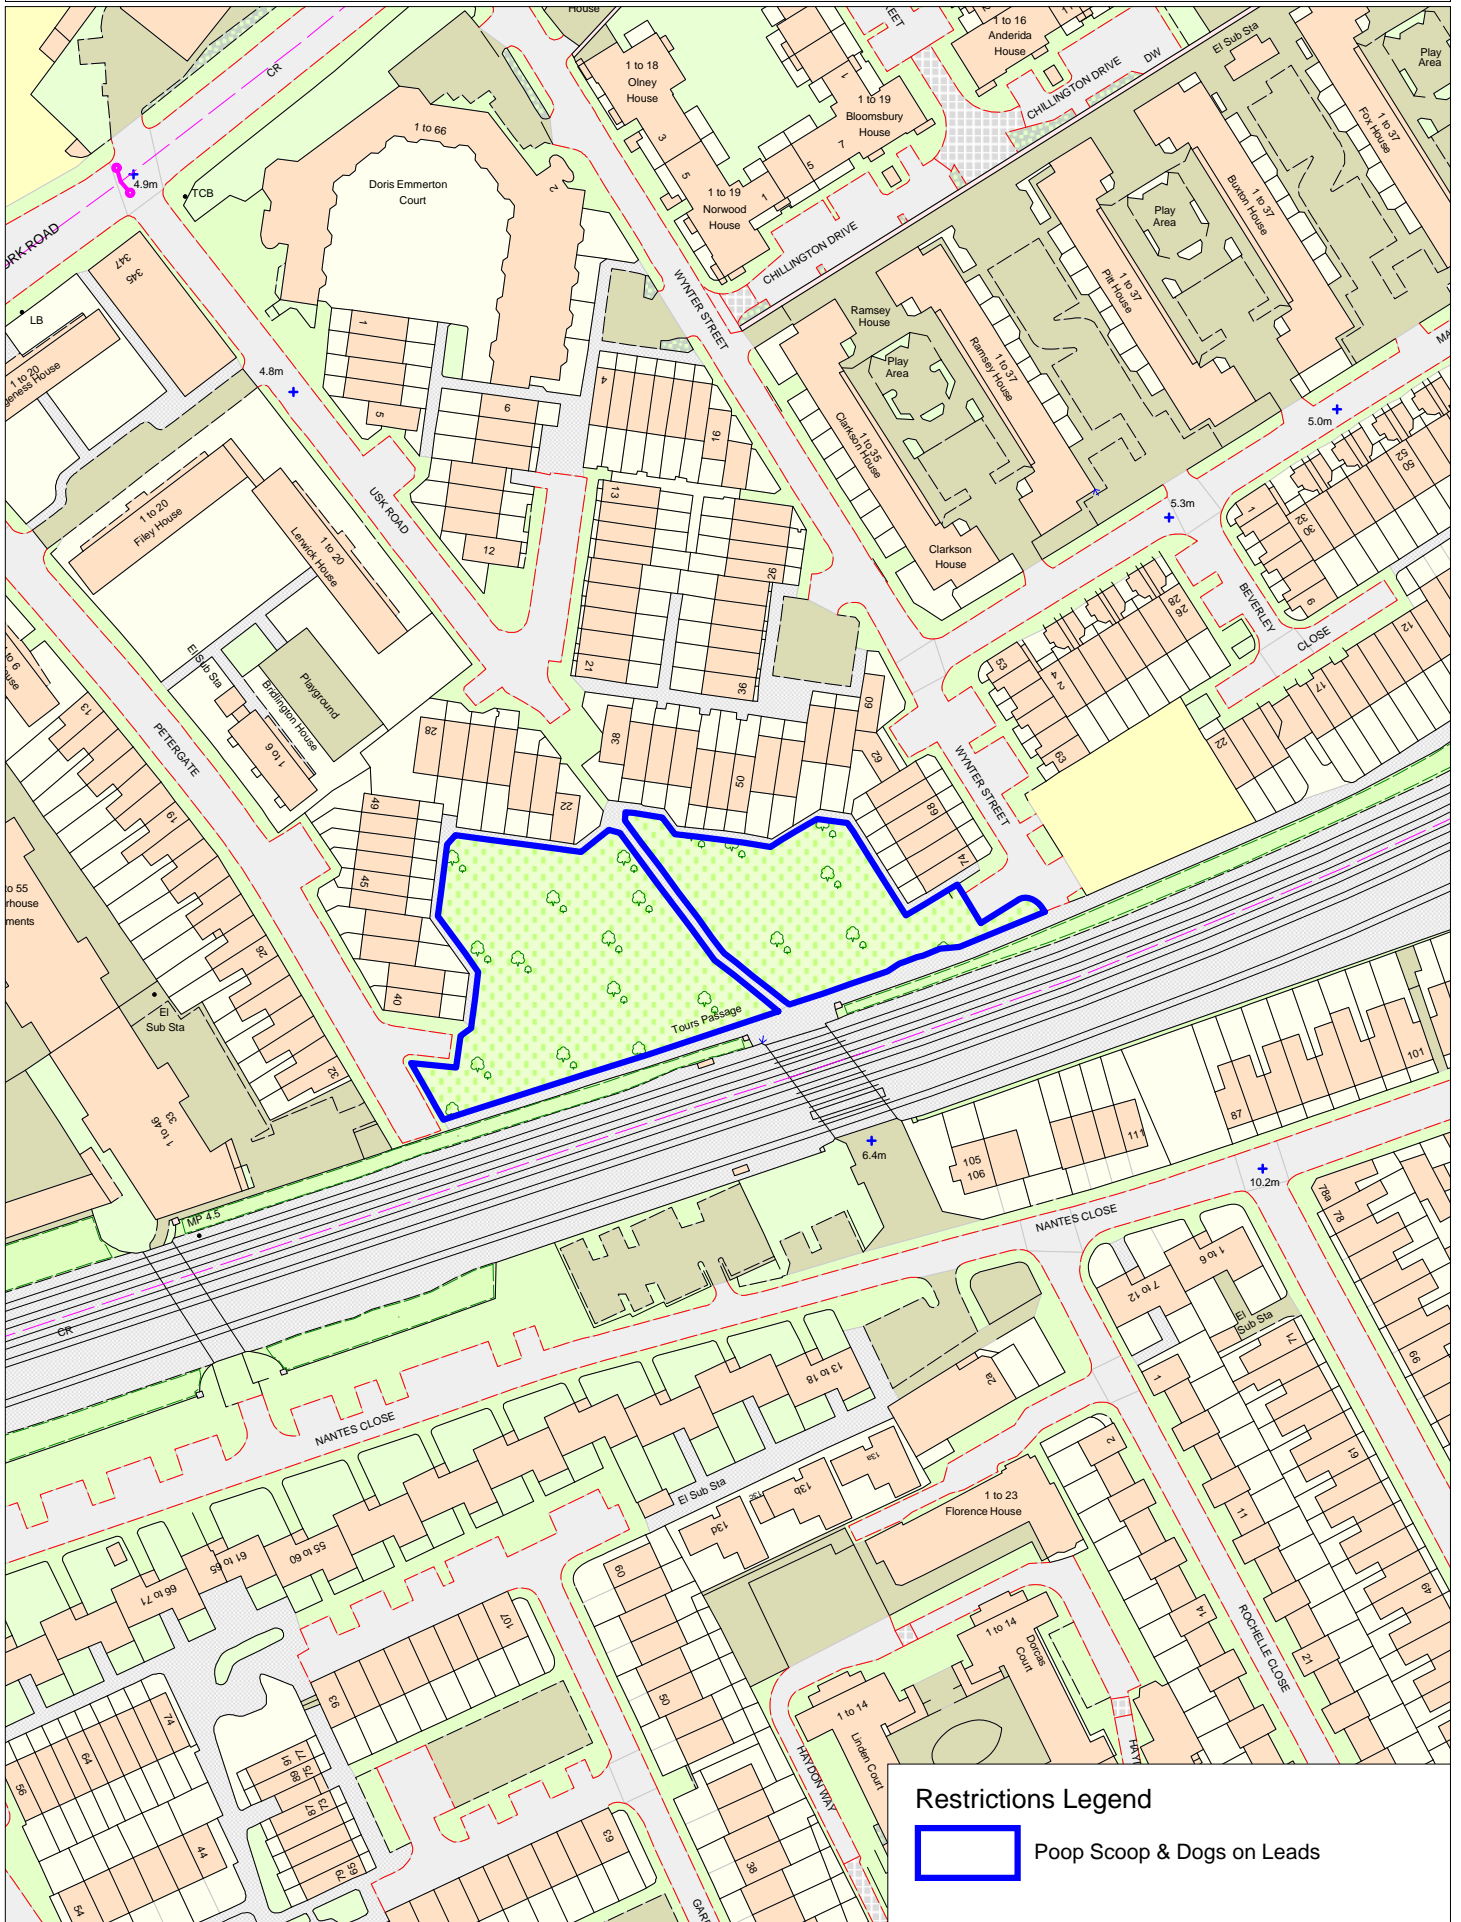

Petergate Green

Restrictions Legend

 Poop Scoop & Dogs on Leads