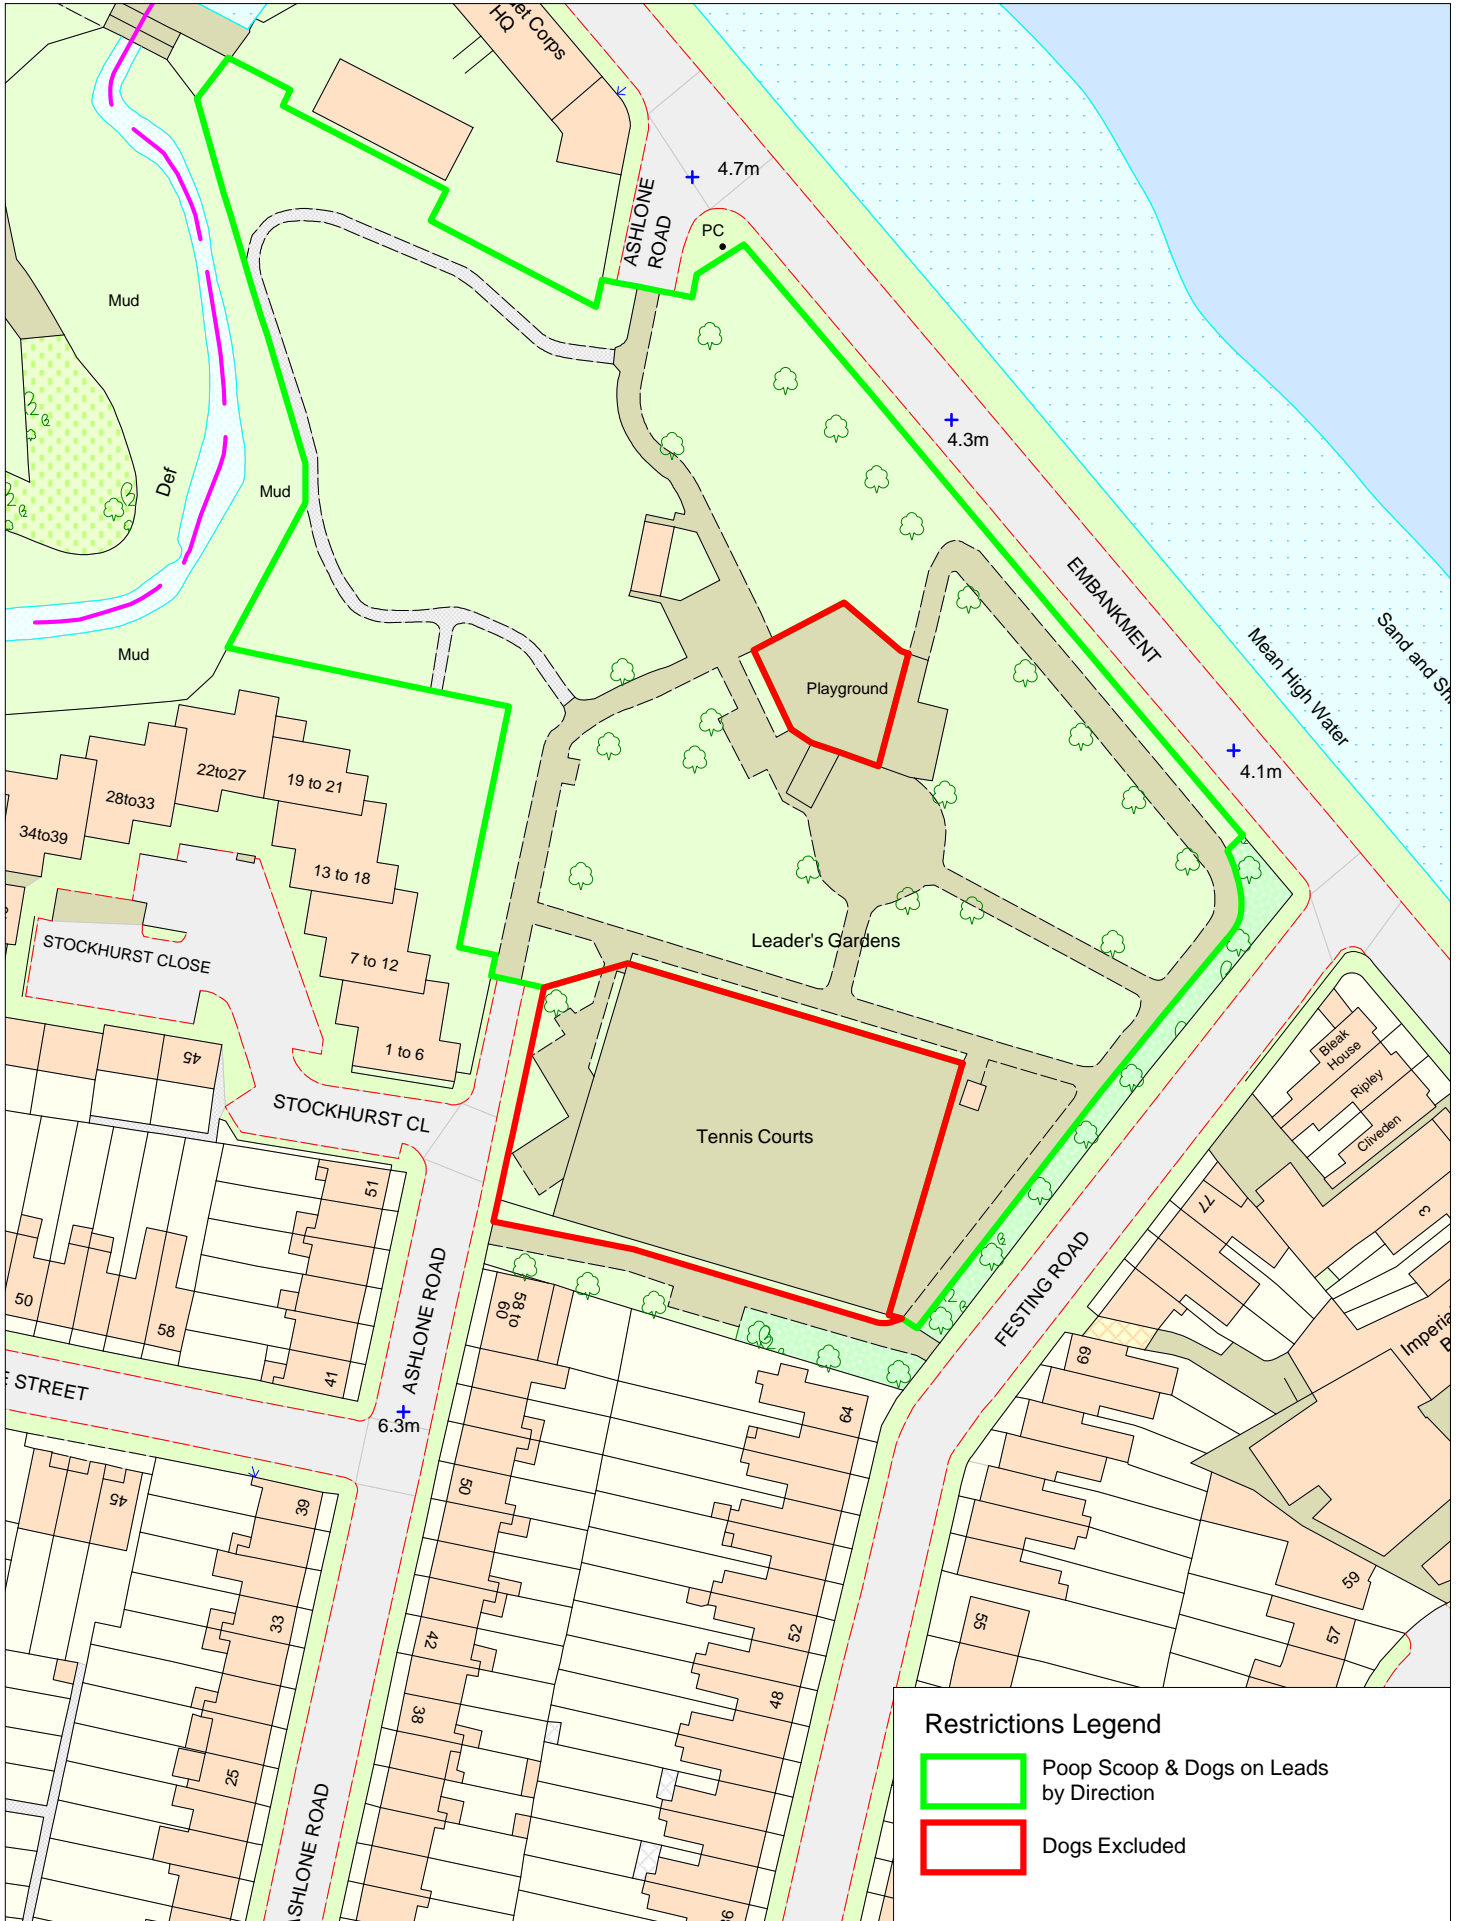

Leaders Gardens

This map is reproduced from Ordnance Survey material with the permission of Ordnance Survey on behalf of the Controller of Her Majesty's Stationery Office, © Crown Copyright. Unauthorised reproduction infringes Crown copyright and may lead to prosecution or civil proceedings. Wandsworth Council LA 100019270 2009

Date: 30/01/2009 Created by GIS Team, DTS
Scale: 1:1000