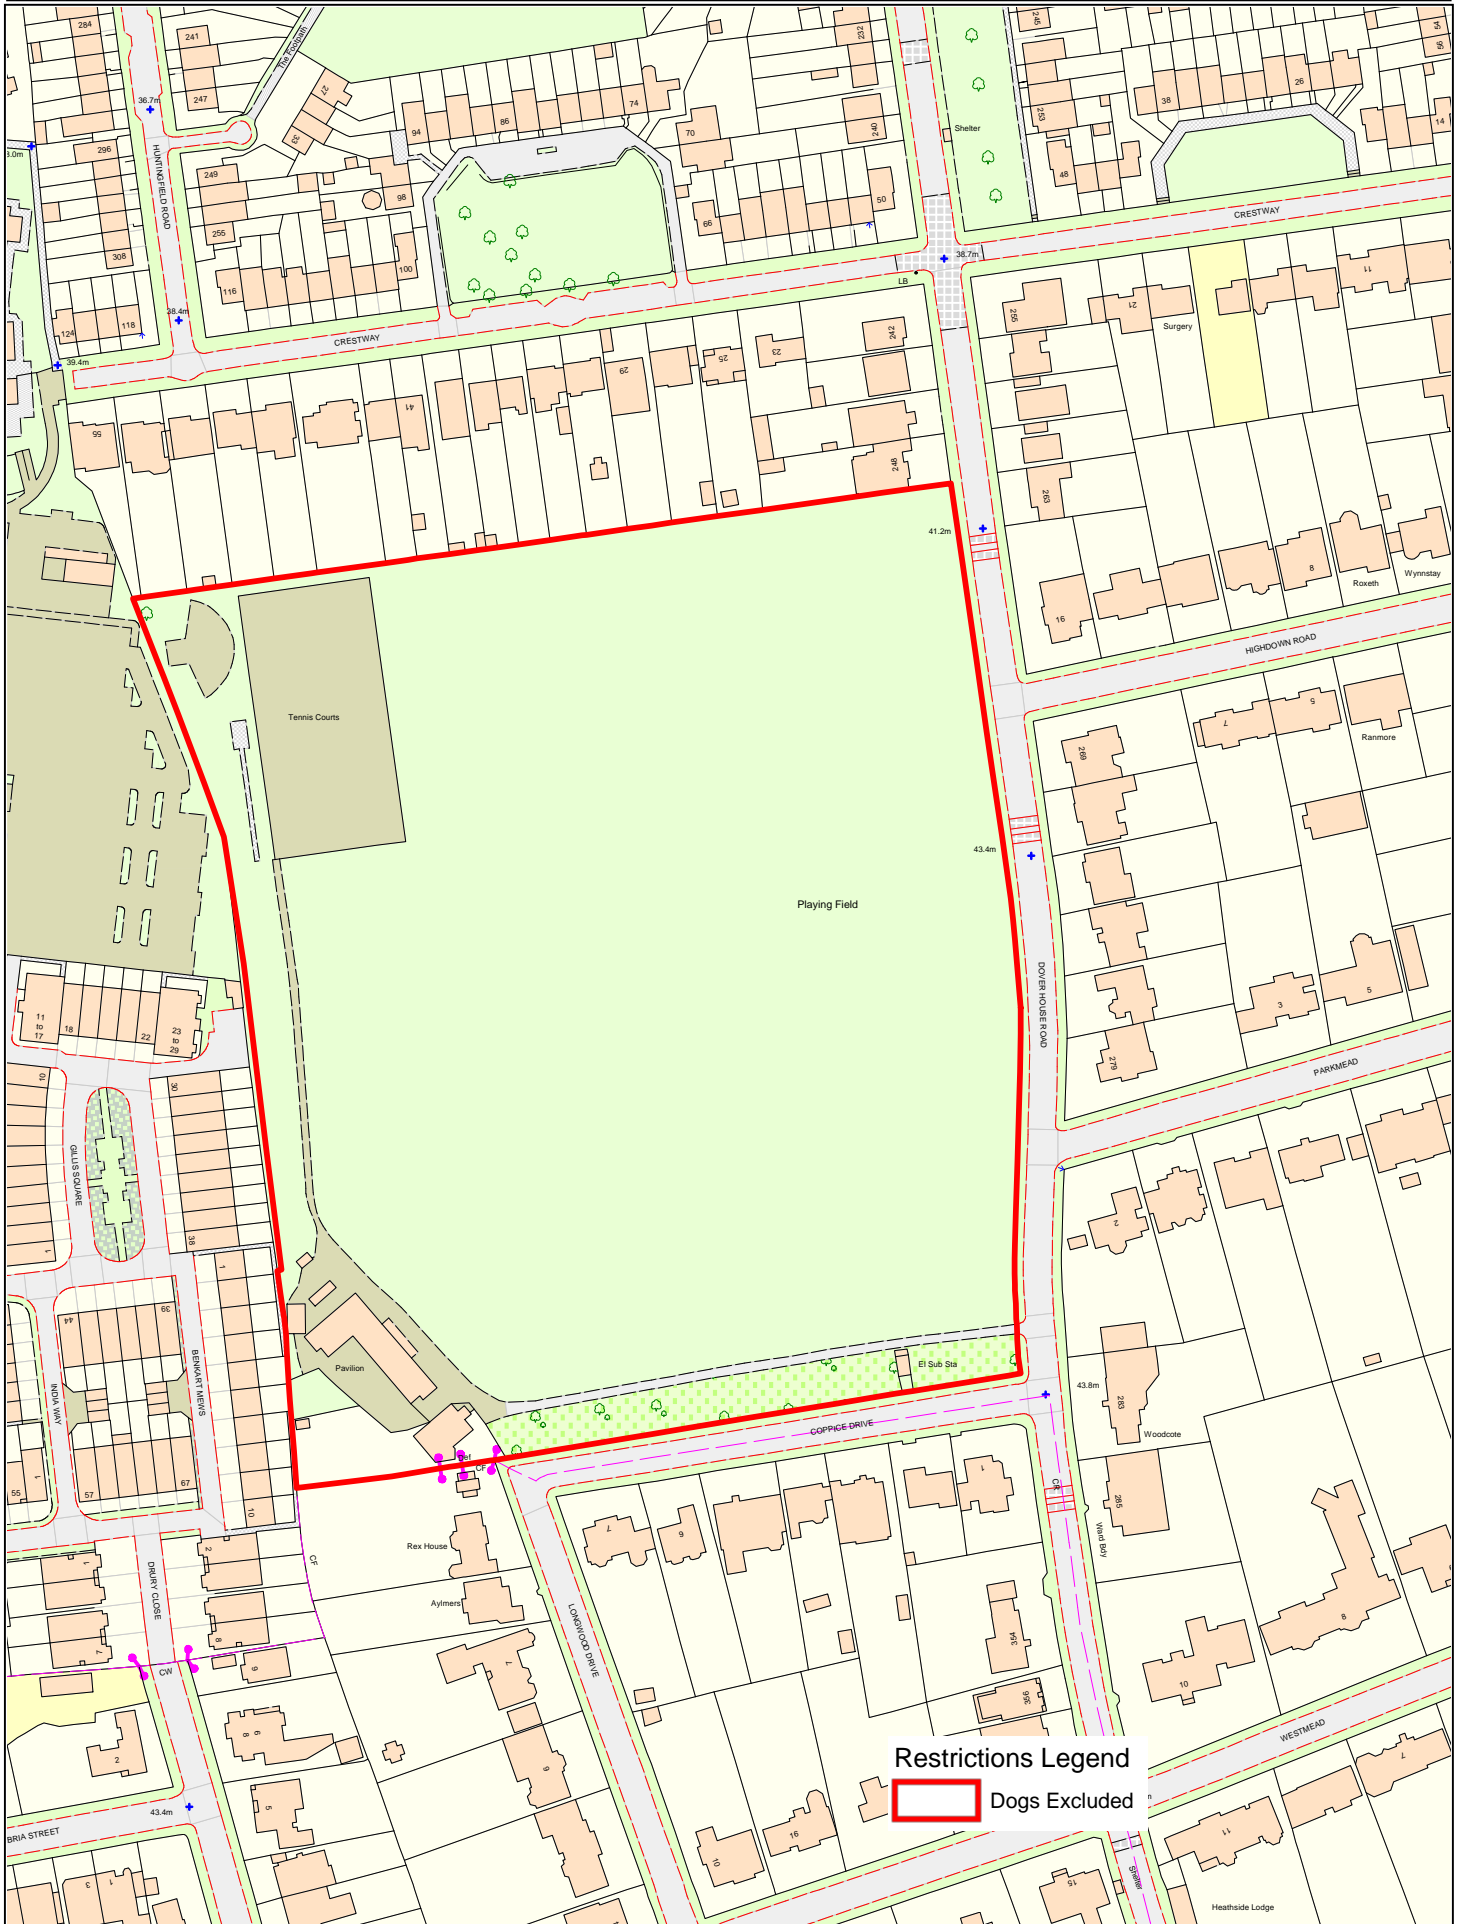

Roehampton Playing Fields

Restrictions Legend

 Dogs Excluded

This map is reproduced from Ordnance Survey material with the permission of Ordnance Survey on behalf of the Controller of Her Majesty's Stationery Office, © Crown Copyright. Unauthorised reproduction infringes Crown copyright and may lead to prosecution or civil proceedings. Wandsworth Council LA 100019270 2009

Date: 30/01/2009 Created by GIS Team, DTS

Scale: 1:2000