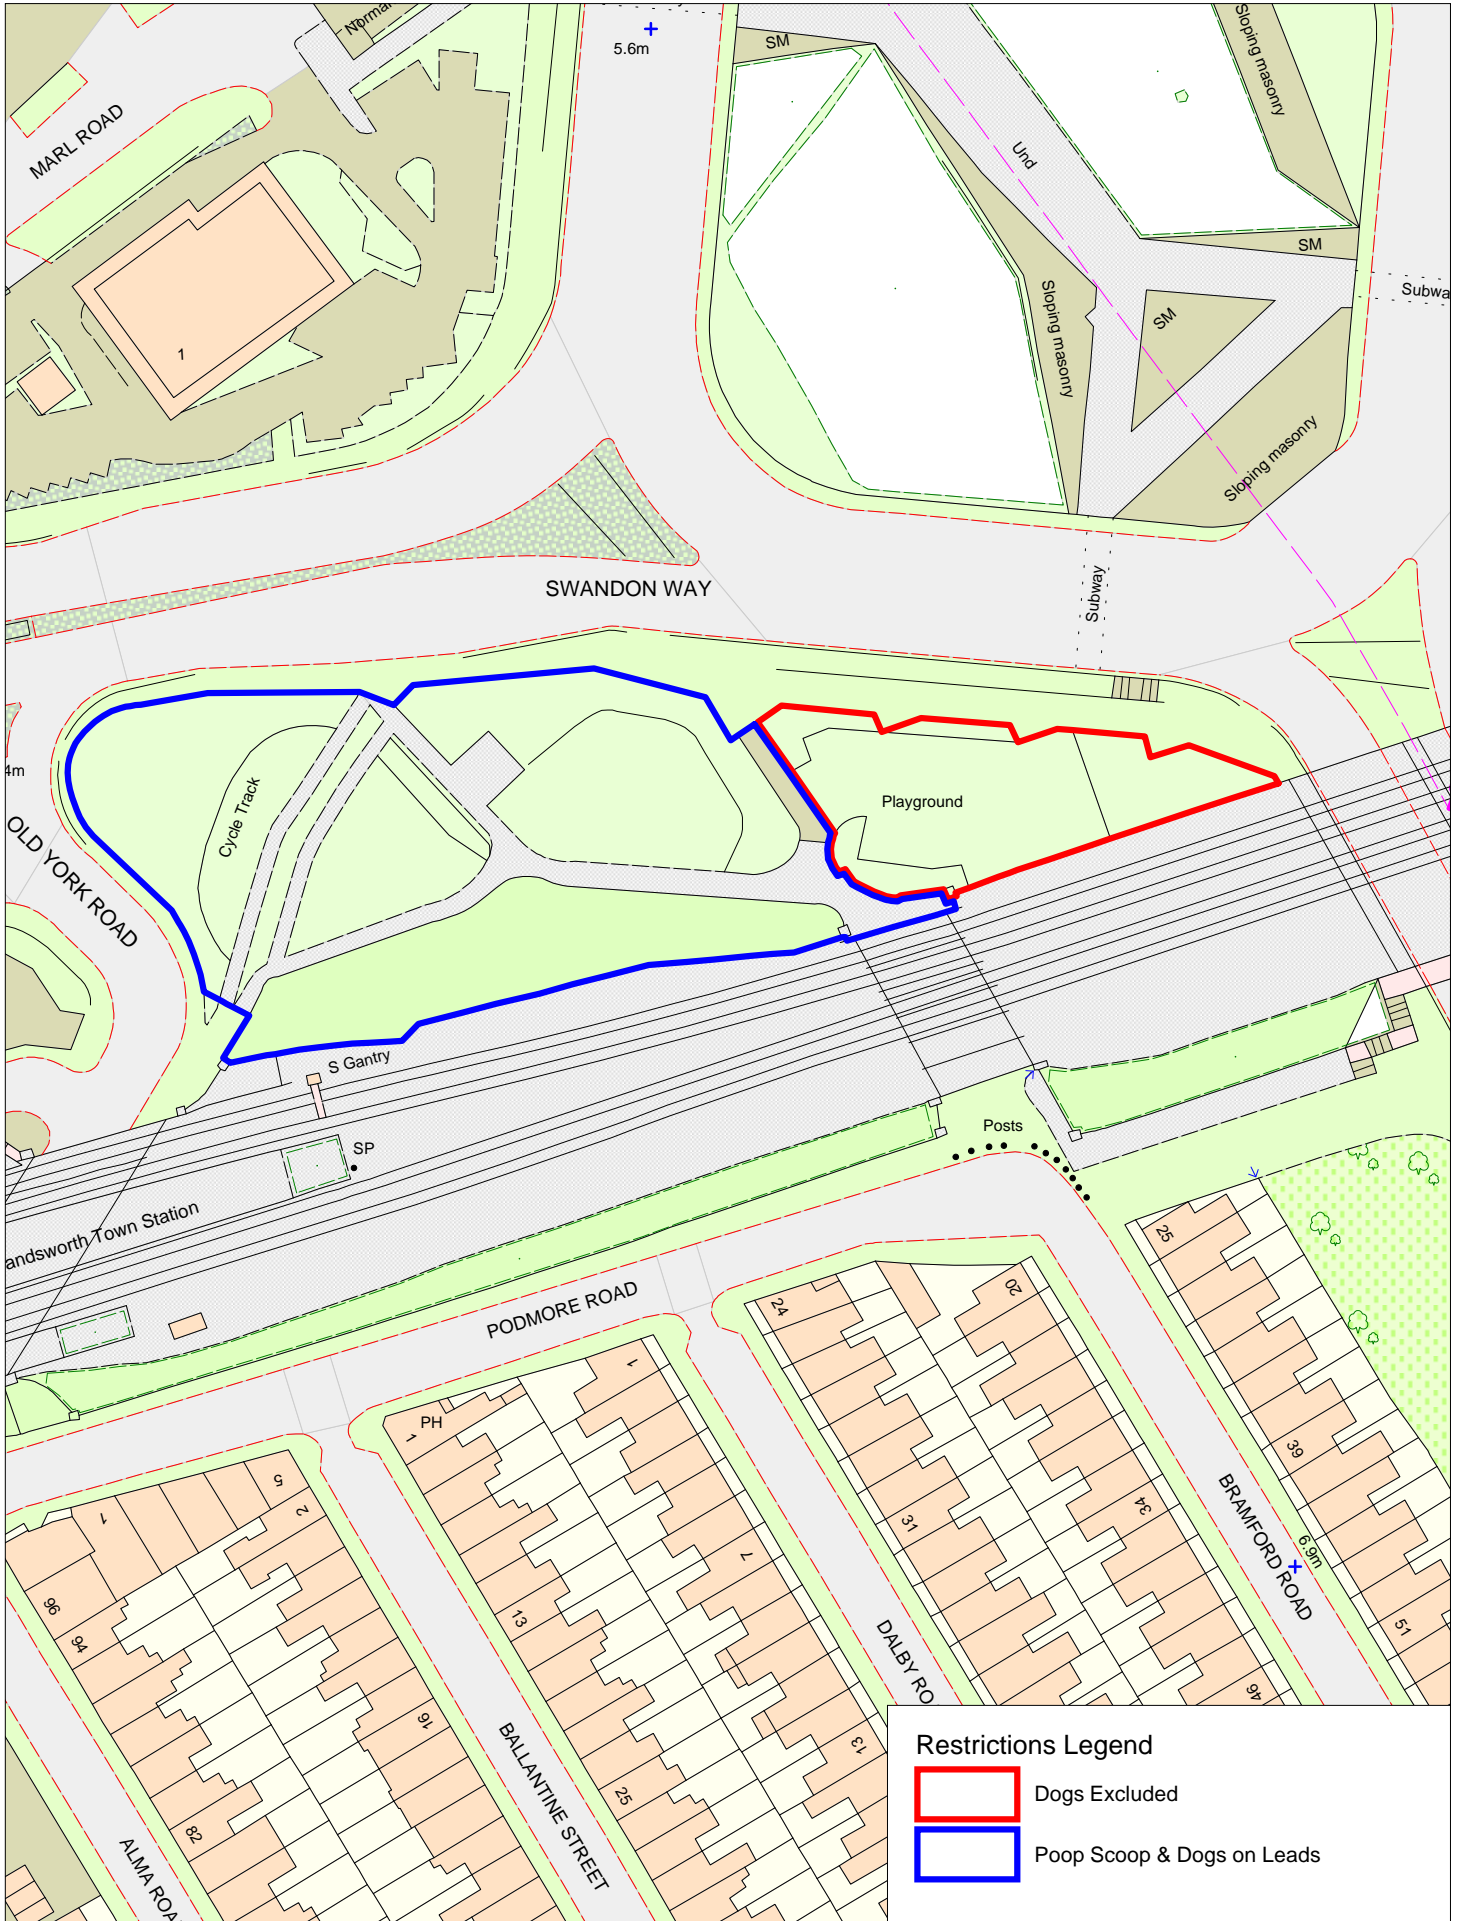

Bramford Gardens

Restrictions Legend

- Dogs Excluded
- Poop Scoop & Dogs on Leads

This map is reproduced from Ordnance Survey material with the permission of Ordnance Survey on behalf of the Controller of Her Majesty's Stationery Office, © Crown Copyright. Unauthorised reproduction infringes Crown copyright and may lead to prosecution or civil proceedings. Wandsworth Council LA 100019270 2010

Date: 10/06/2010 Created by GIS Team, DTS

Scale: 1:1000