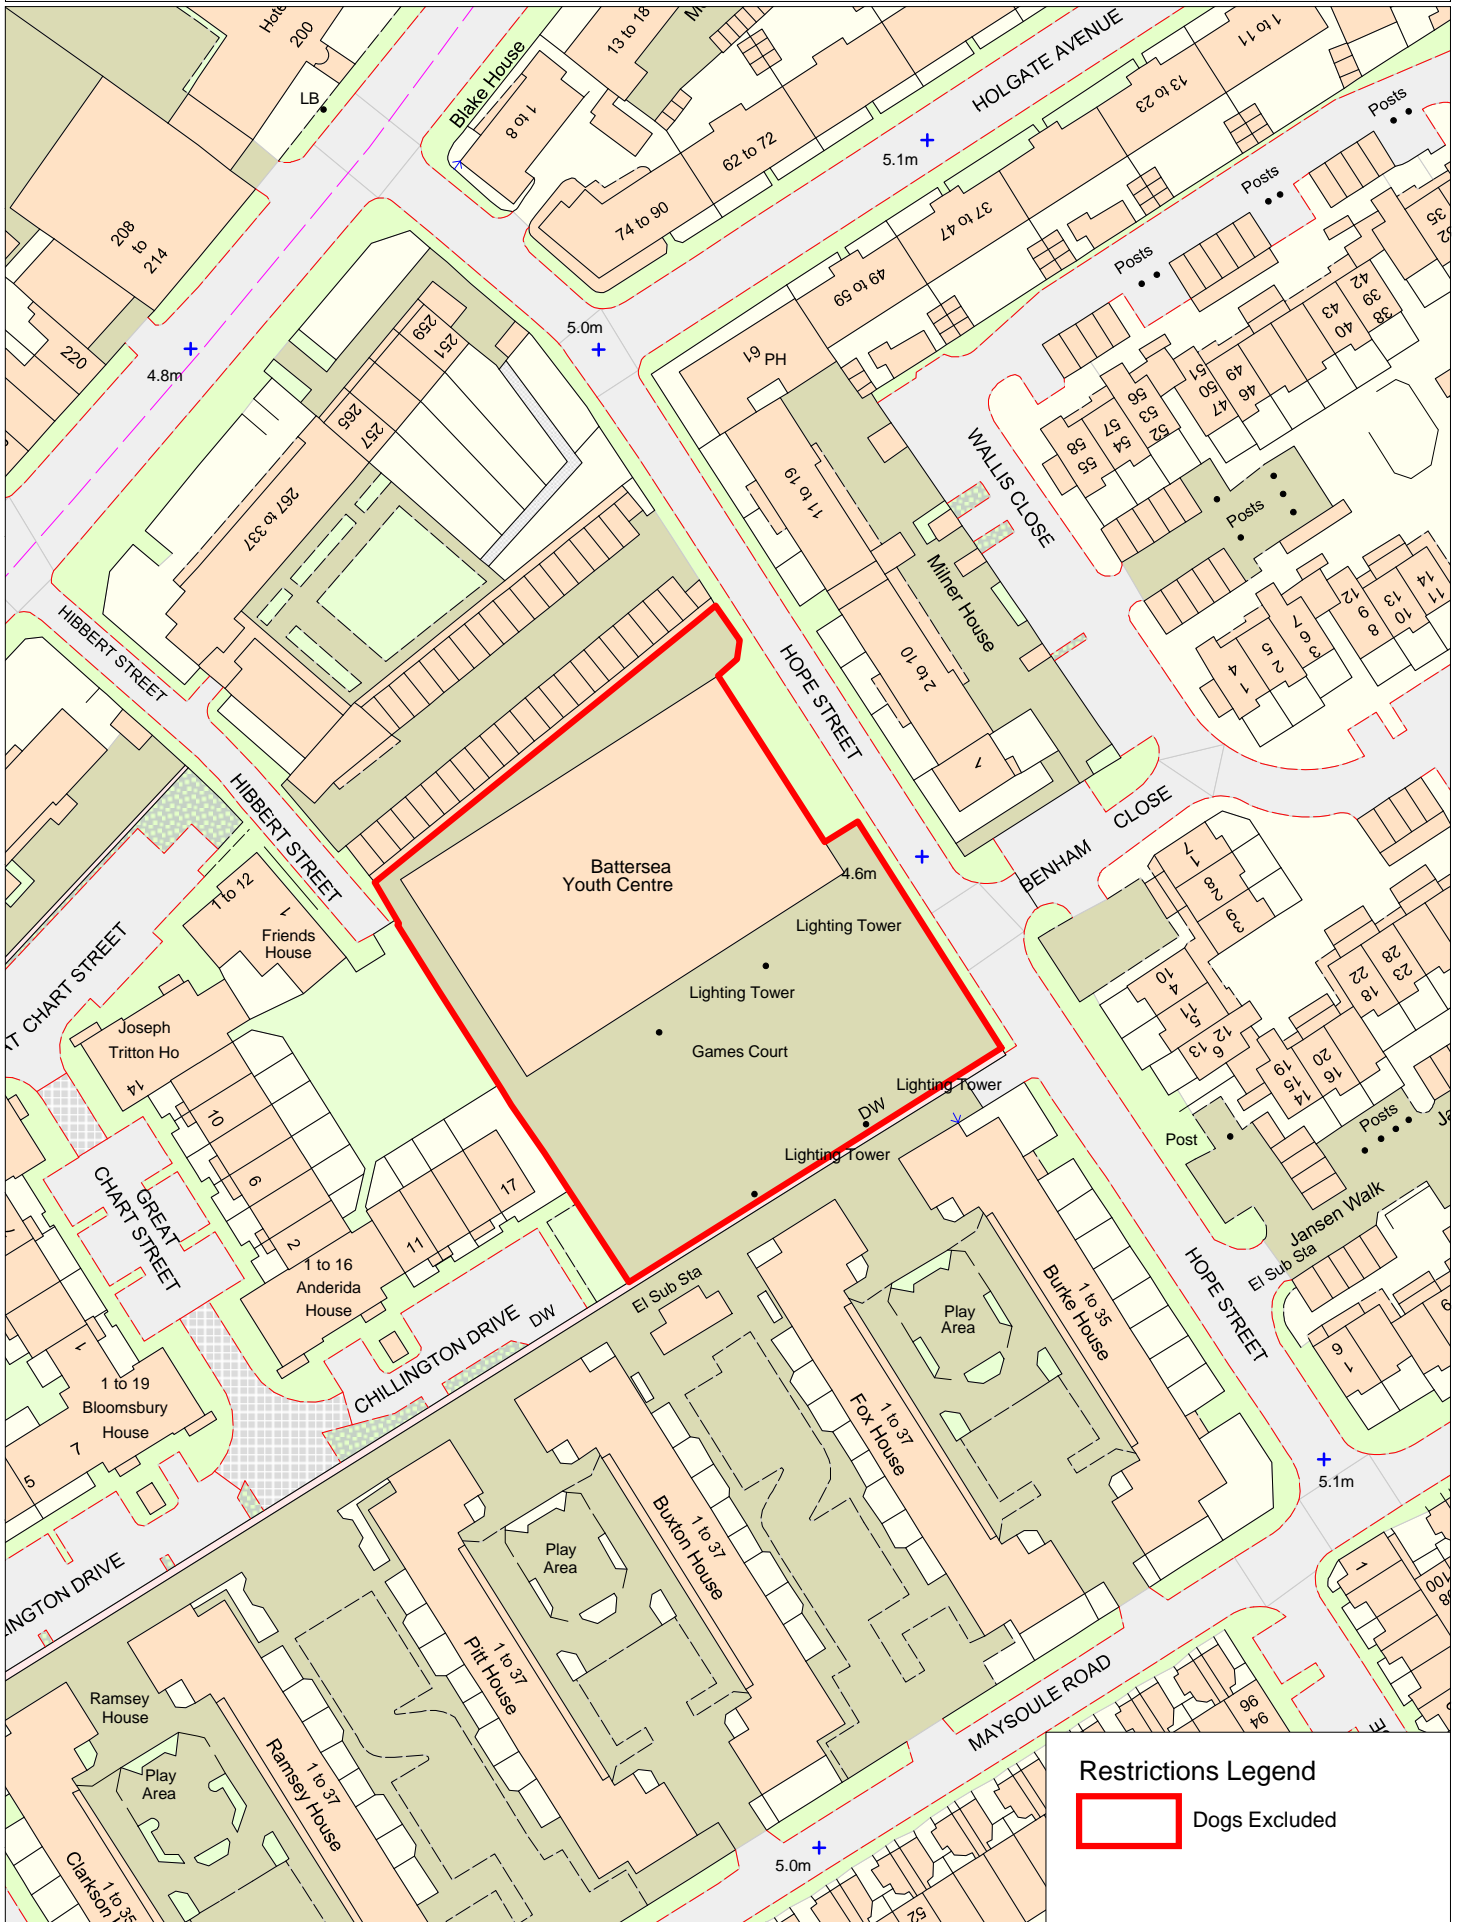

# Battersea Youth Centre

This map is reproduced from Ordnance Survey material with the permission of Ordnance Survey on behalf of the Controller of Her Majesty's Stationery Office, © Crown Copyright. Unauthorised reproduction infringes Crown copyright and may lead to prosecution or civil proceedings. Wandsworth Council LA 100019270 2009

Date: 29/01/2009 Created by GIS Team, DTS  
Scale: 1:1000