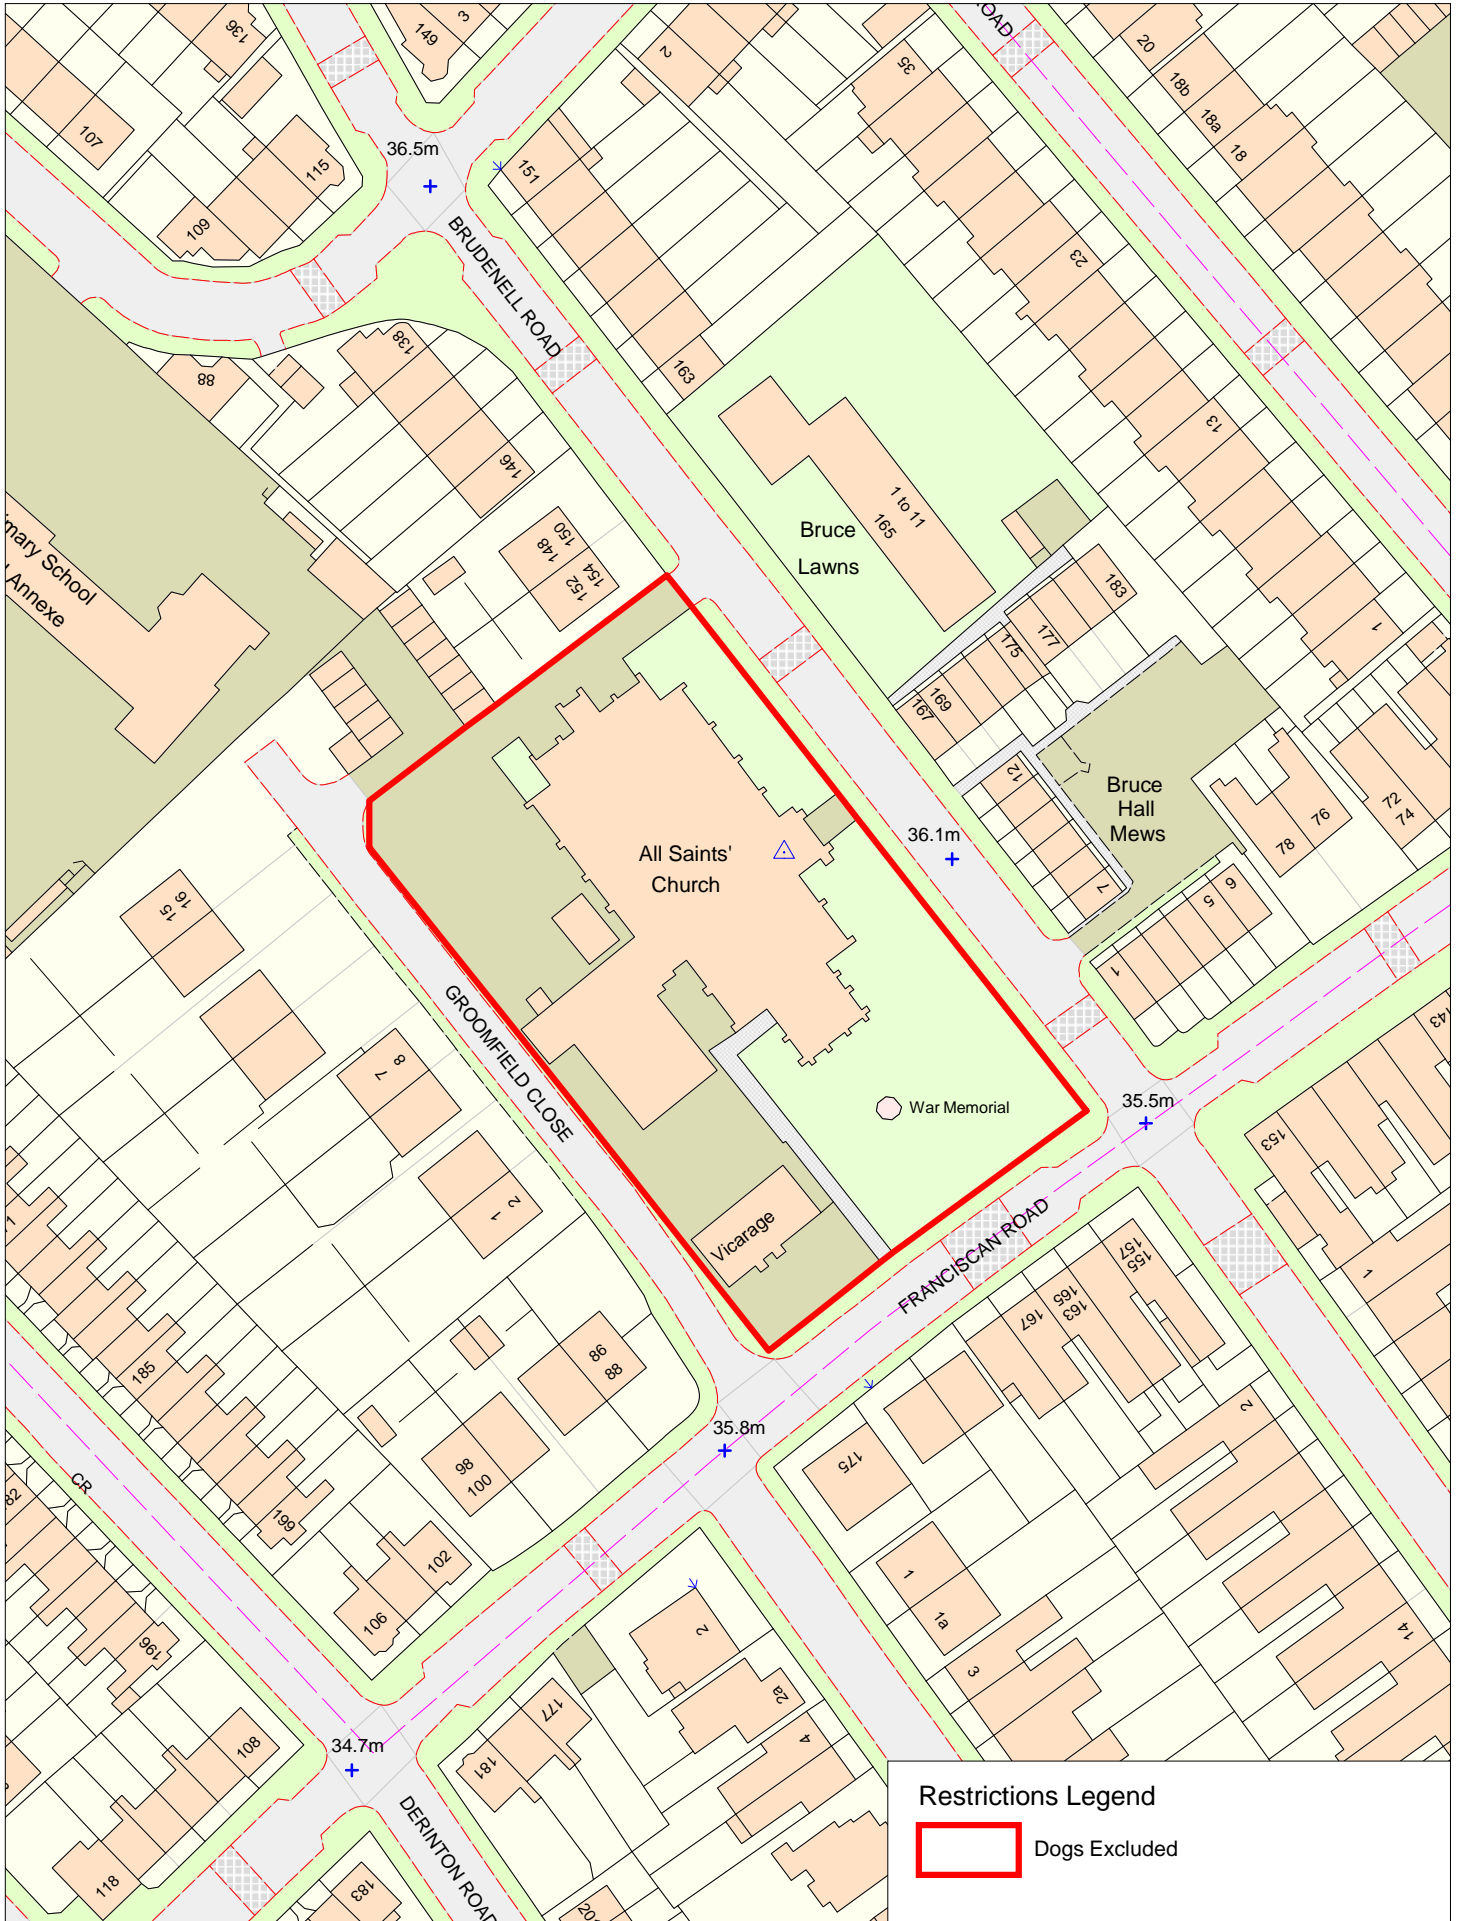

All Saints Church Tooting

Restrictions Legend

 Dogs Excluded

This map is reproduced from Ordnance Survey material with the permission of Ordnance Survey on behalf of the Controller of Her Majesty's Stationery Office, © Crown Copyright. Unauthorised reproduction infringes Crown copyright and may lead to prosecution or civil proceedings. Wandsworth Council LA 100019270 2009

Date: 30/01/2009 Created by GIS Team, DTS

Scale: 1:1000