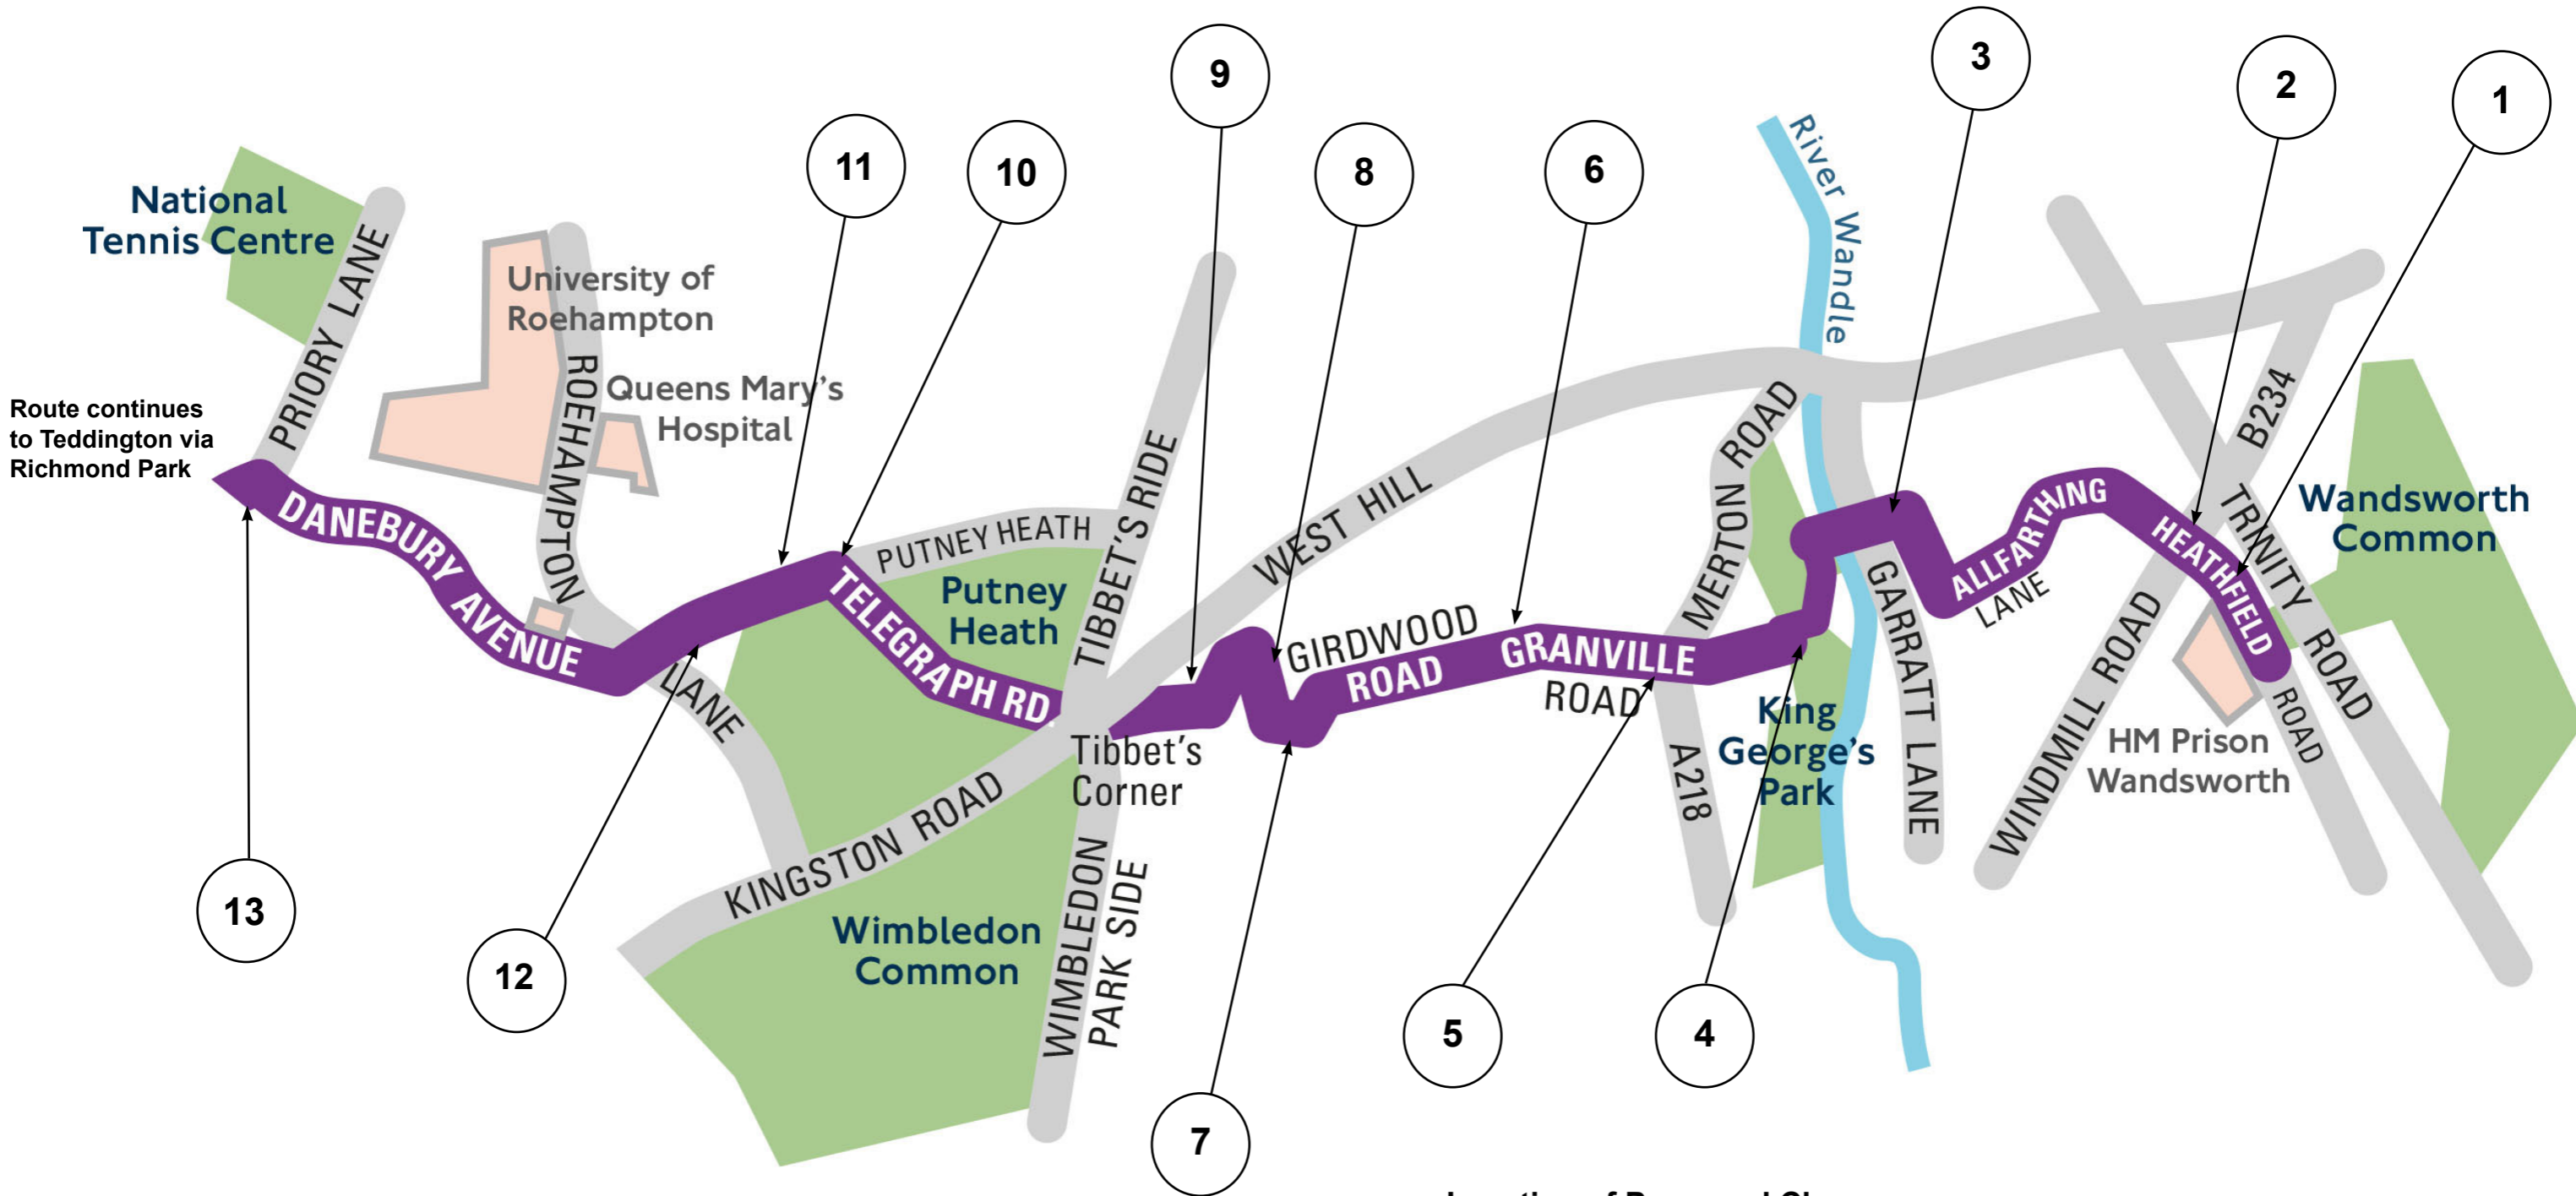

# Quietway - Wandsworth Common to Teddington (proposed route)

Route continues to Teddington via Richmond Park

**Quietway**  
**MAYOR OF LONDON**

### Location of Proposed Changes

- |  |                                |
|--|--------------------------------|
| 1. Heathfield Road                               | 8. Castlecombe Drive           |
| 2. Heathfield Road/Windmill Road/Earlsfield Road | 9. Withycombe Road/Princes Way |
| 3. Garratt Lane/Mapleton Road                    | 10. Telegraph Road             |
| 4. King George's Park                            | 11. Putney Heath               |
| 5. Merton Road                                   | 12. Roehampton High Street     |
| 6. Granville Road/Sutherland Grove               | 13. Danebury Avenue            |
| 7. Skeena Hill                                   |                                |