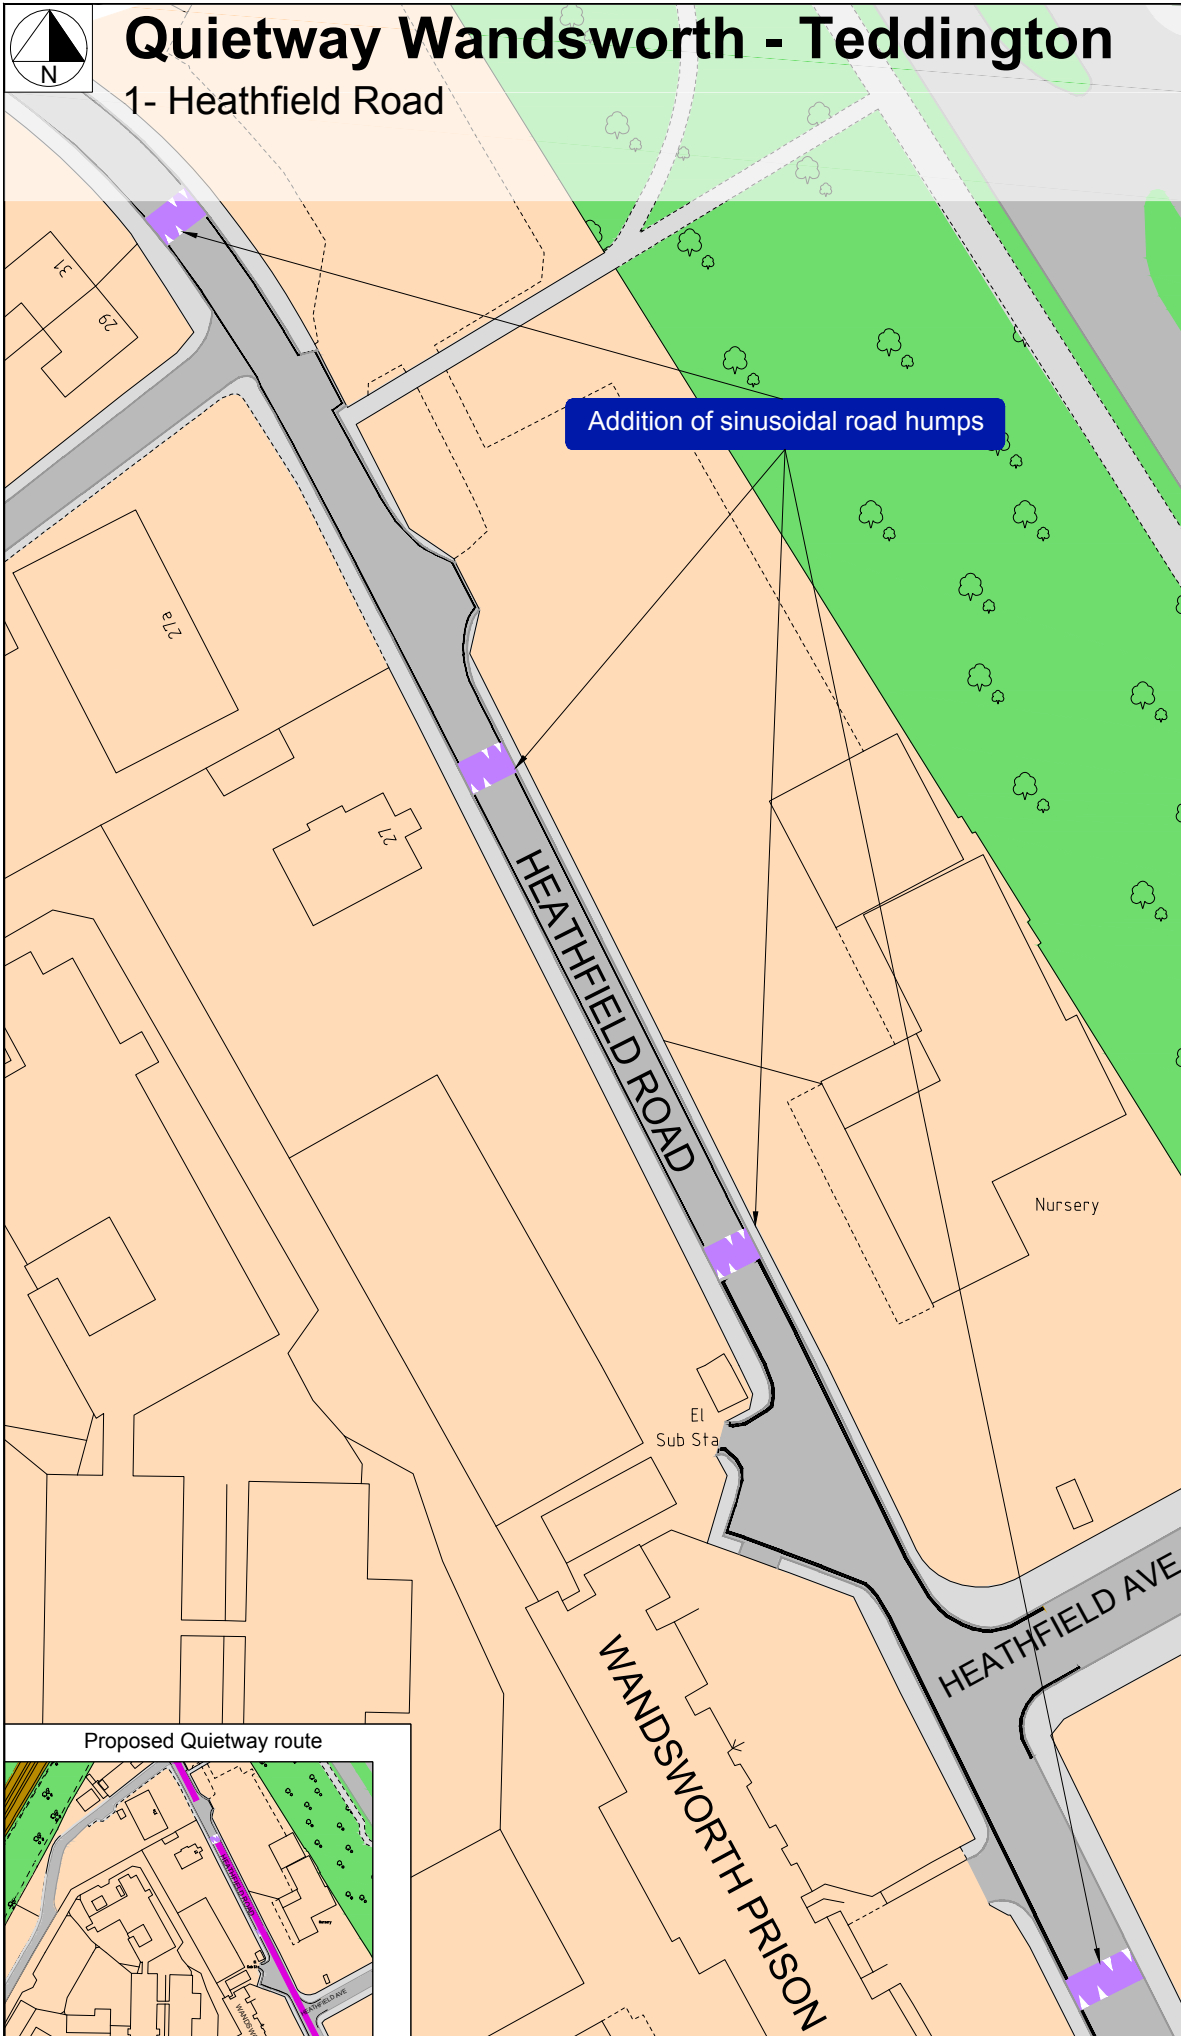

Quietway Wandsworth - Teddington

1- Heathfield Road

Working in partnership with:

Addition of sinusoidal road humps

Key:

- Existing building
- Existing footway
- Existing carriageway
- Existing green space
- Proposed sinusoidal road hump
- Proposed white line markings
- Existing kerb
- Existing line marking
- Quietway route