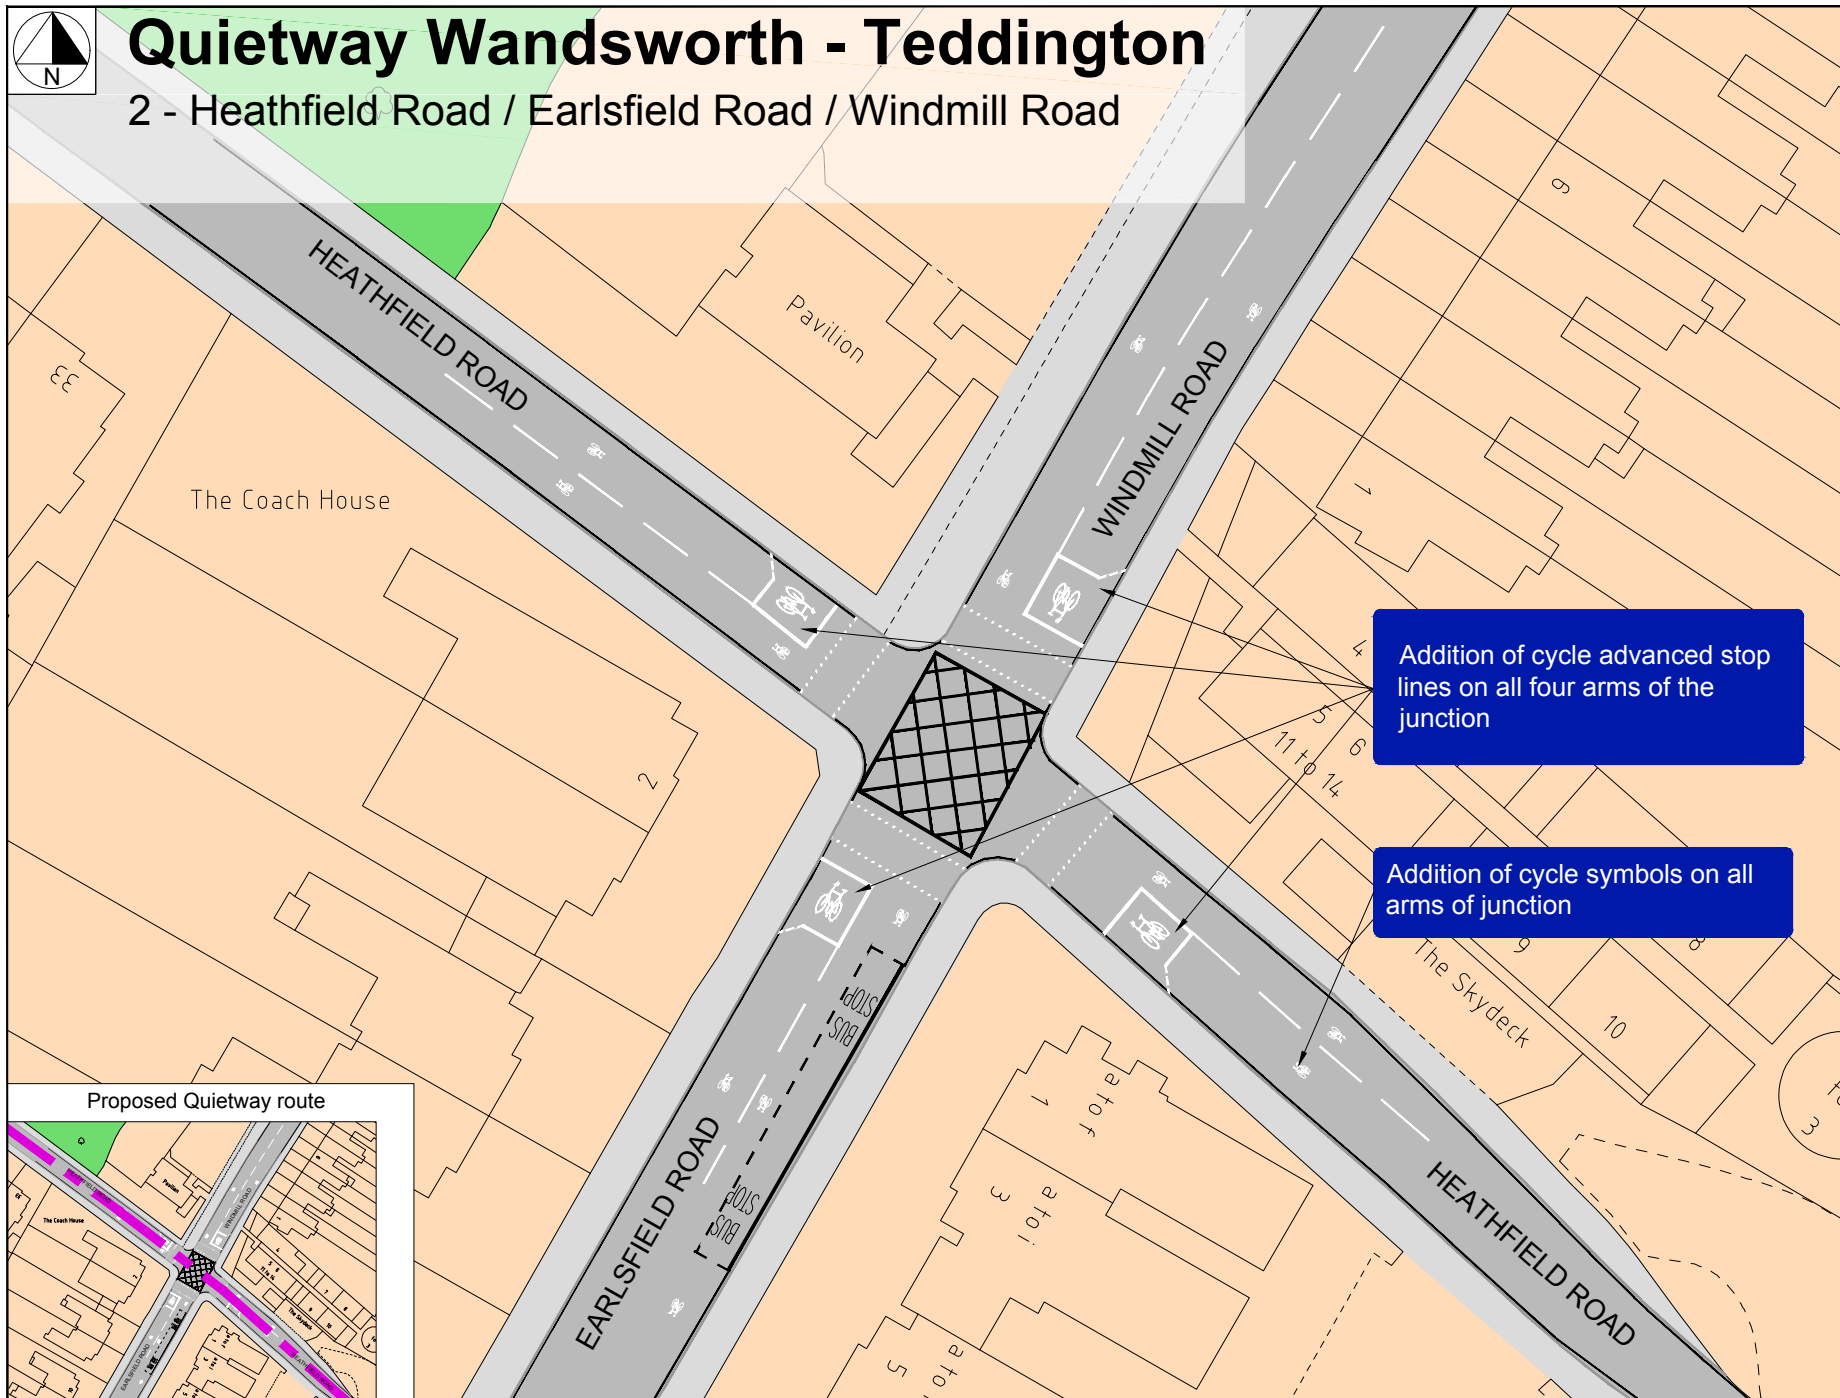

## 2 - Heathfield Road / Earlsfield Road / Windmill Road

Working in partnership with:

Addition of cycle advanced stop lines on all four arms of the junction

Addition of cycle symbols on all arms of junction

### Key:

- Existing buildings
- Existing footway
- Existing carriageway
- Existing green space
- Existing line marking
- Proposed white line markings
- Existing kerb
- Quietway route

Proposed Quietway route