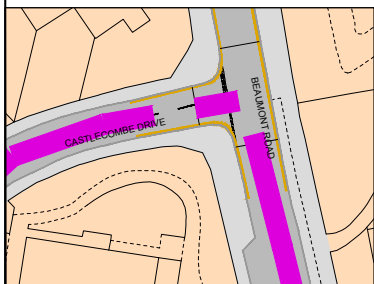

Quietway Wandsworth - Teddington

8 - Castlecombe Drive / Beaumont Road

Working in partnership with:

Extend double yellow lines to improve visibility

Extend double yellow lines to improve visibility

CASTLECOMBE DRIVE

BEAUMONT ROAD

Key:

-  Existing buildings
-  Proposed footway
-  Existing footway
-  Existing carriageway
-  Existing kerb
-  Existing line marking
-  Proposed yellow line marking
-  Quietway route

Proposed Quietway route