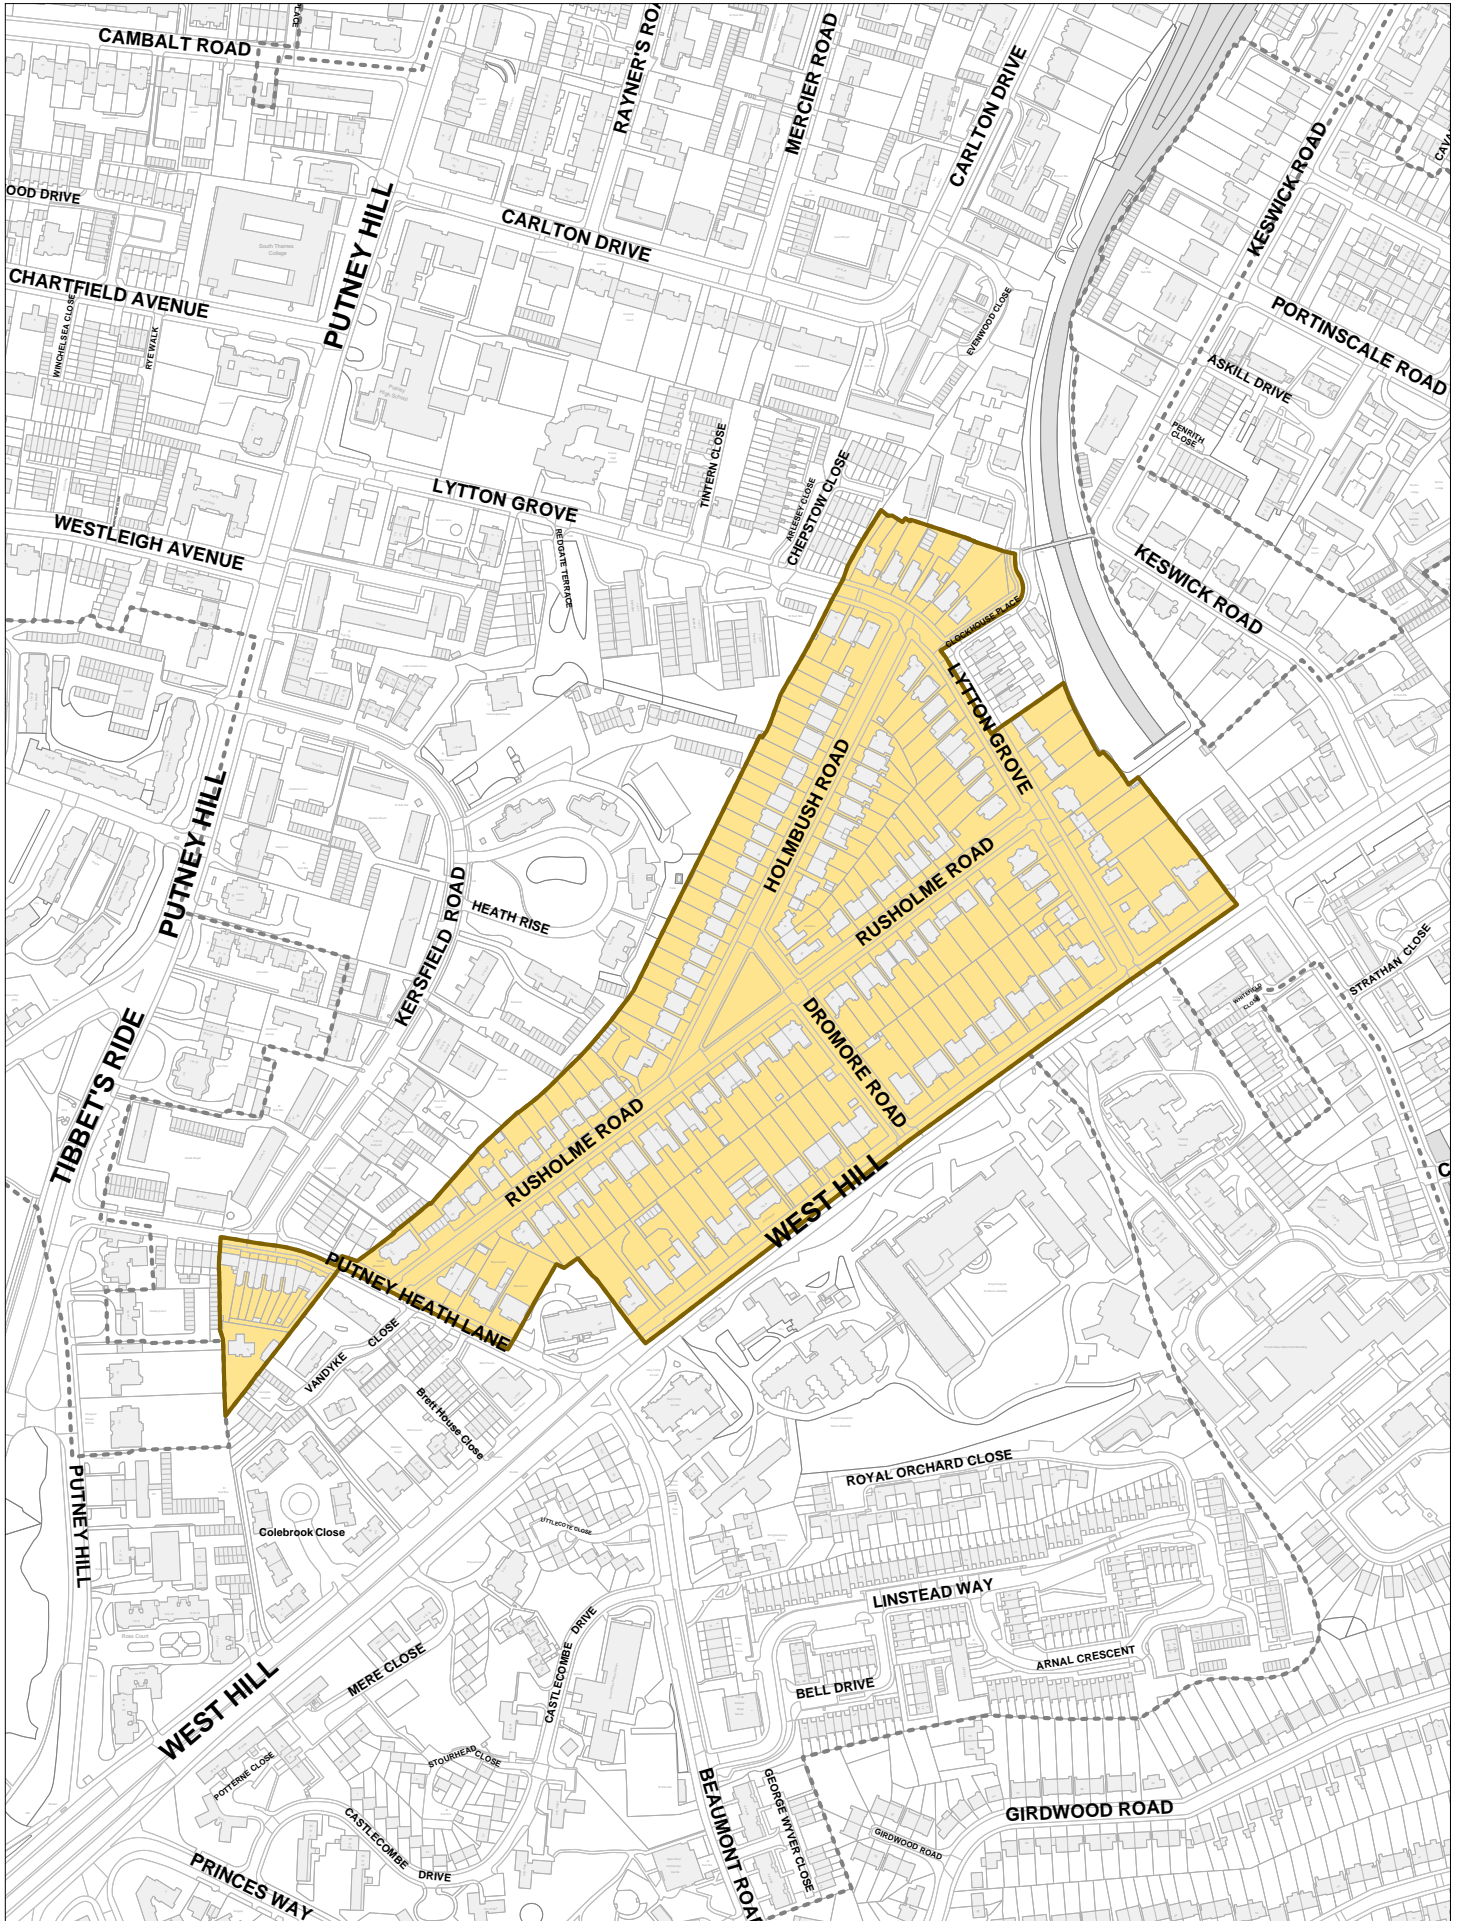

Rushholme Conservation Area

This map is reproduced from Ordnance Survey material with the permission of Ordnance Survey on behalf of the Controller of Her Majesty's Stationery Office, © Crown Copyright. Unauthorised reproduction infringes Crown copyright and may lead to prosecution or civil proceedings. Wandsworth Council LA 100019270 2009

Date: 02/04/2009
Produced by DTS, GIS
Scale: 1:4500