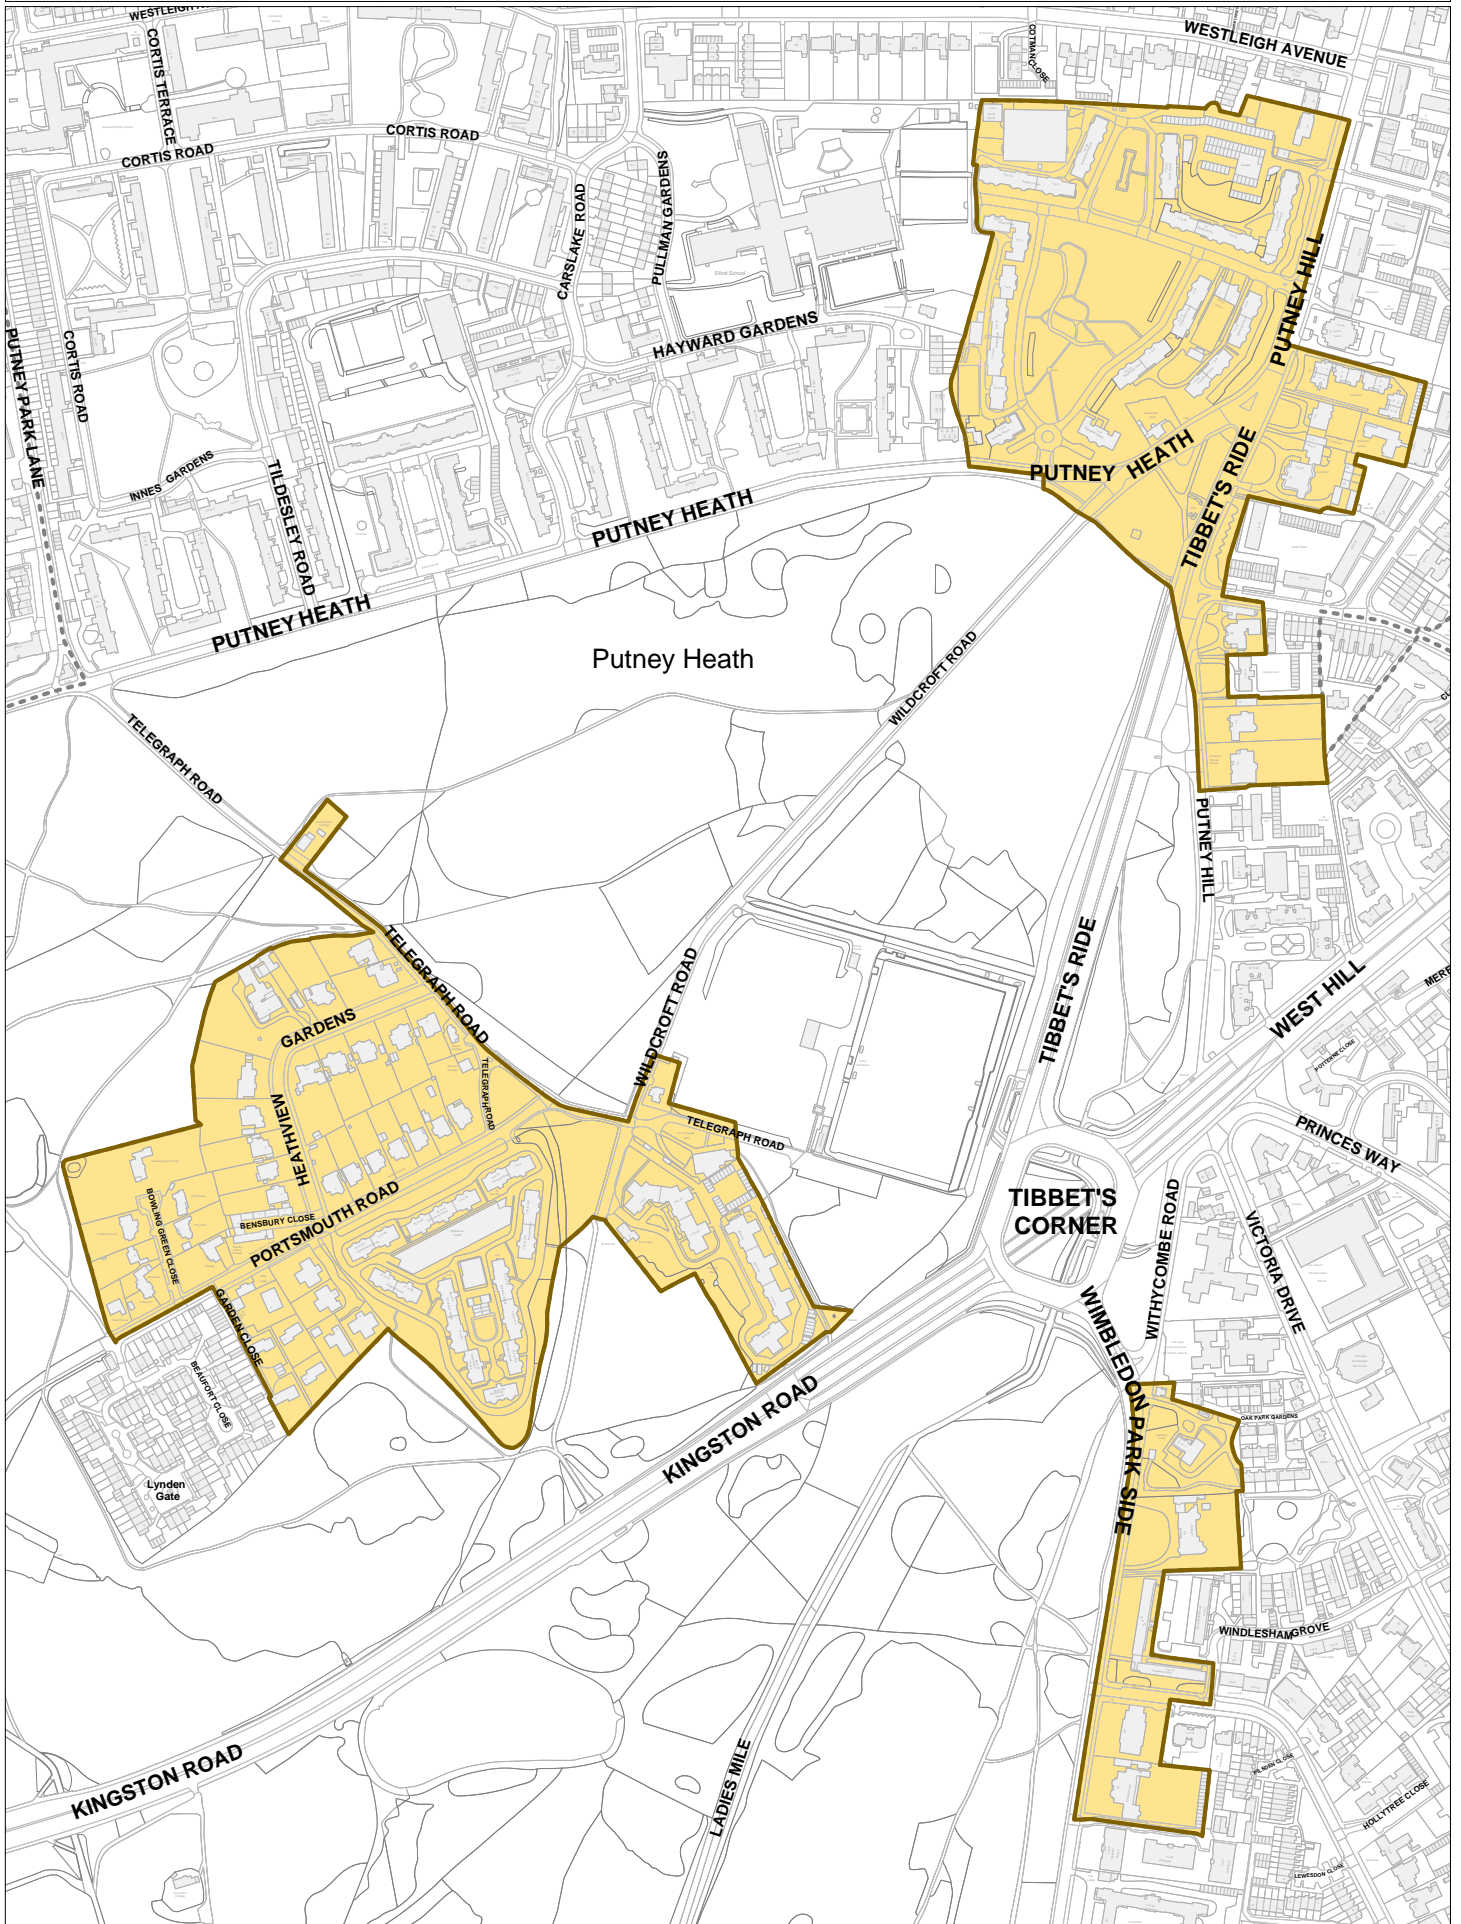

Putney Heath Conservation Area

This map is reproduced from Ordnance Survey material with the permission of Ordnance Survey on behalf of the Controller of Her Majesty's Stationery Office, © Crown Copyright. Unauthorised reproduction infringes Crown copyright and may lead to prosecution or civil proceedings. Wandsworth Council LA 100019270 2009

Date: 02/04/2009
Produced by DTS, GIS
Scale: 1:4000