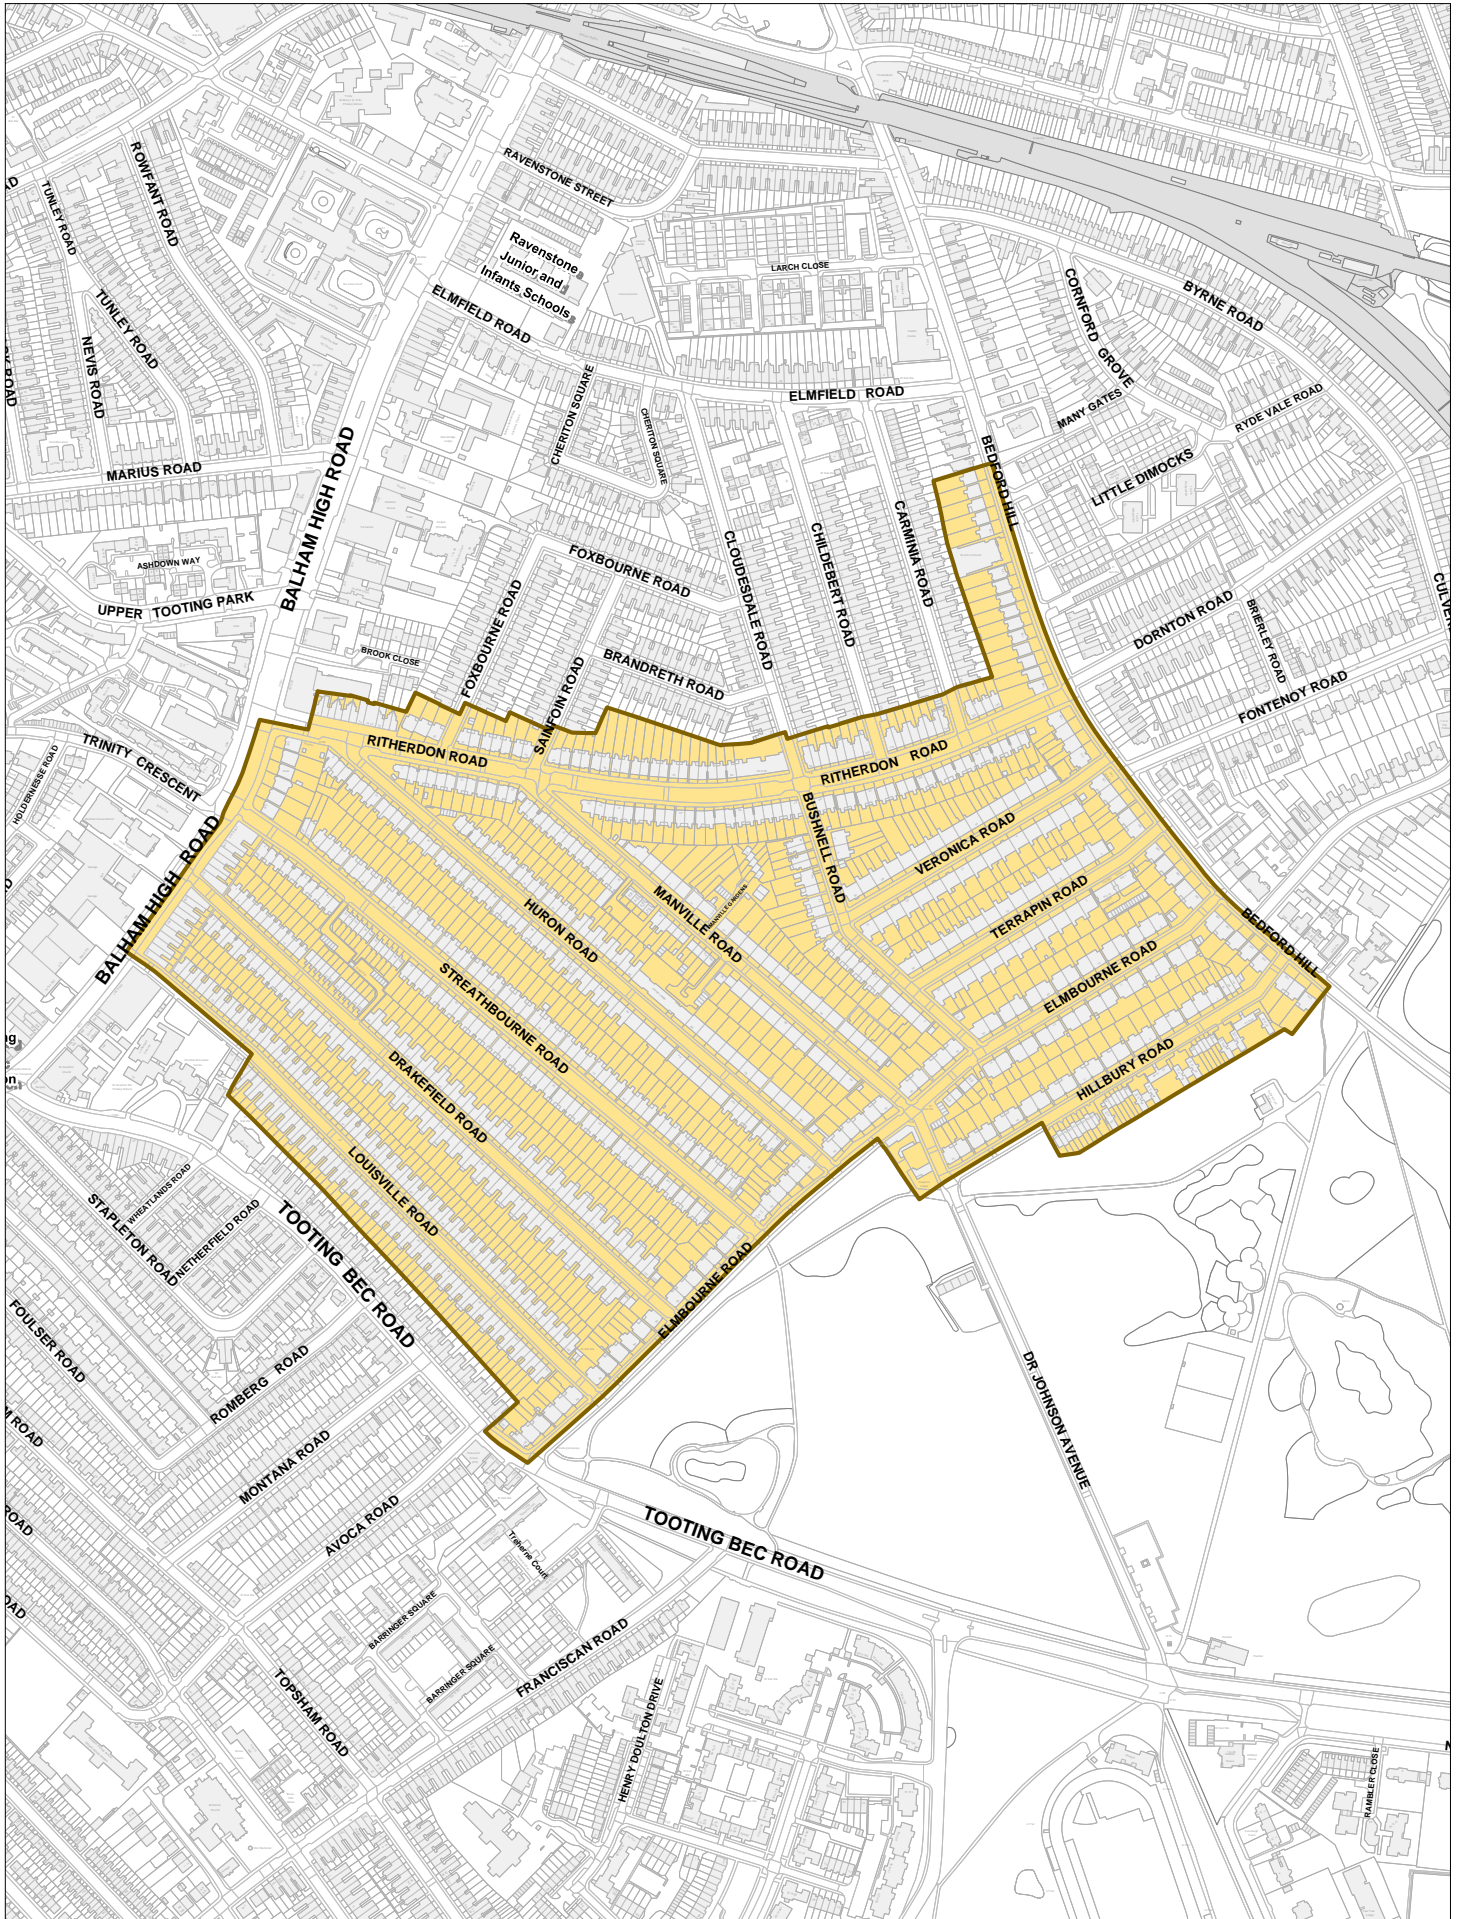

Heaver Estate Conservation Area

This map is reproduced from Ordnance Survey material with the permission of Ordnance Survey on behalf of the Controller of Her Majesty's Stationery Office, © Crown Copyright. Unauthorised reproduction infringes Crown copyright and may lead to prosecution or civil proceedings. Wandsworth Council LA 100019270 2009

Date: 06/04/2009
Produced by DTS, GIS
Scale: 1:6000