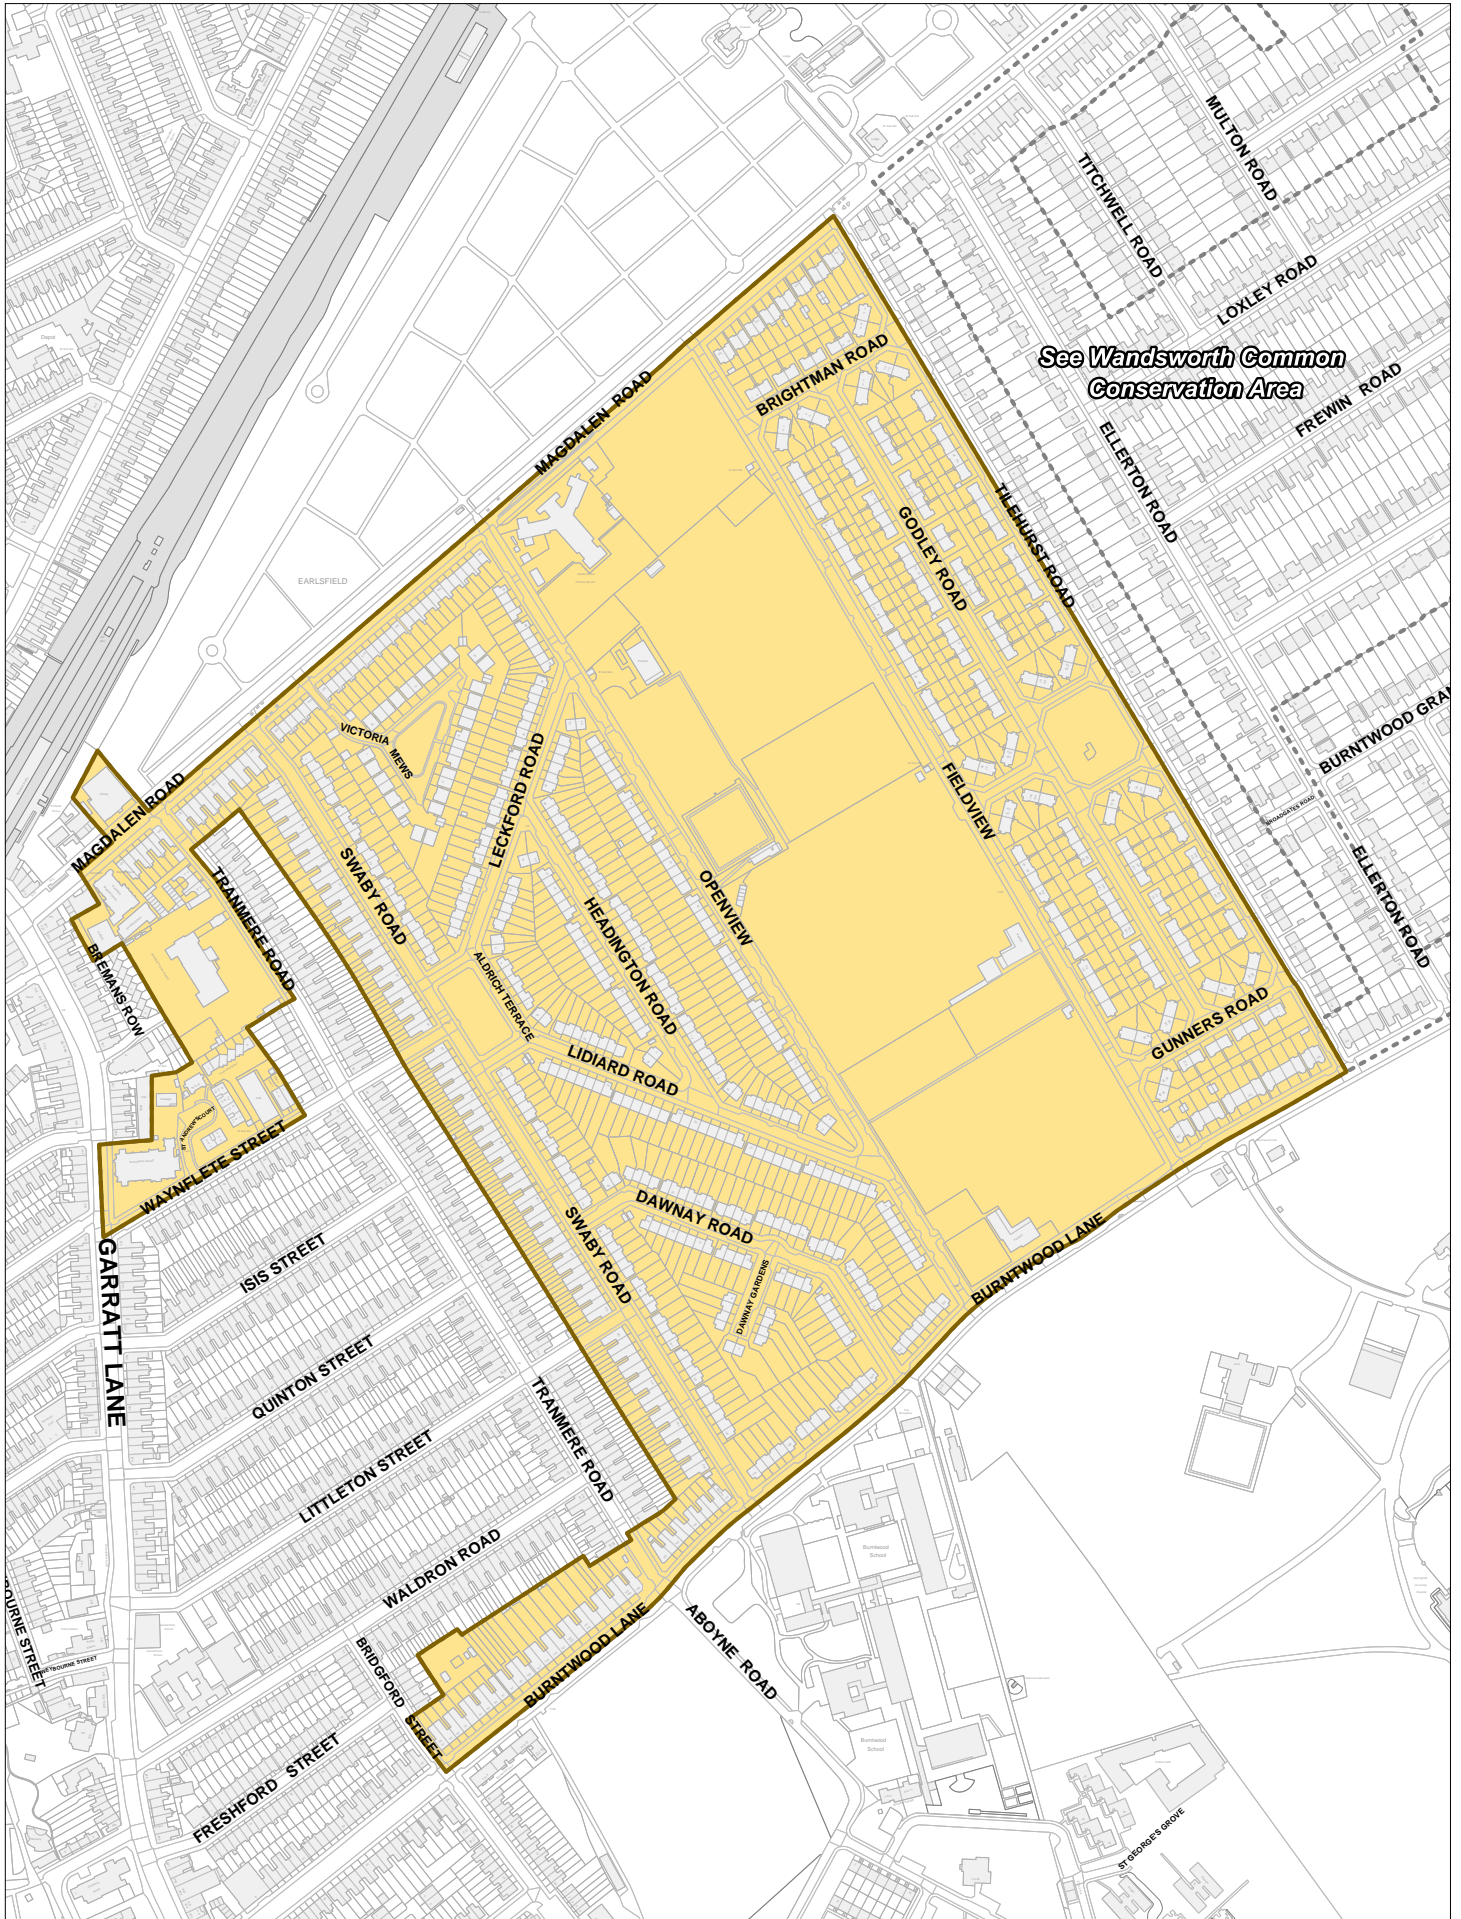

Magdalen Park Conservation Area

This map is reproduced from Ordnance Survey material with the permission of Ordnance Survey on behalf of the Controller of Her Majesty's Stationery Office, © Crown Copyright. Unauthorised reproduction infringes Crown copyright and may lead to prosecution or civil proceedings. Wandsworth Council LA 100019270 2009

Date: 02/04/2009
Produced by DTS, GIS
Scale: 1:5000