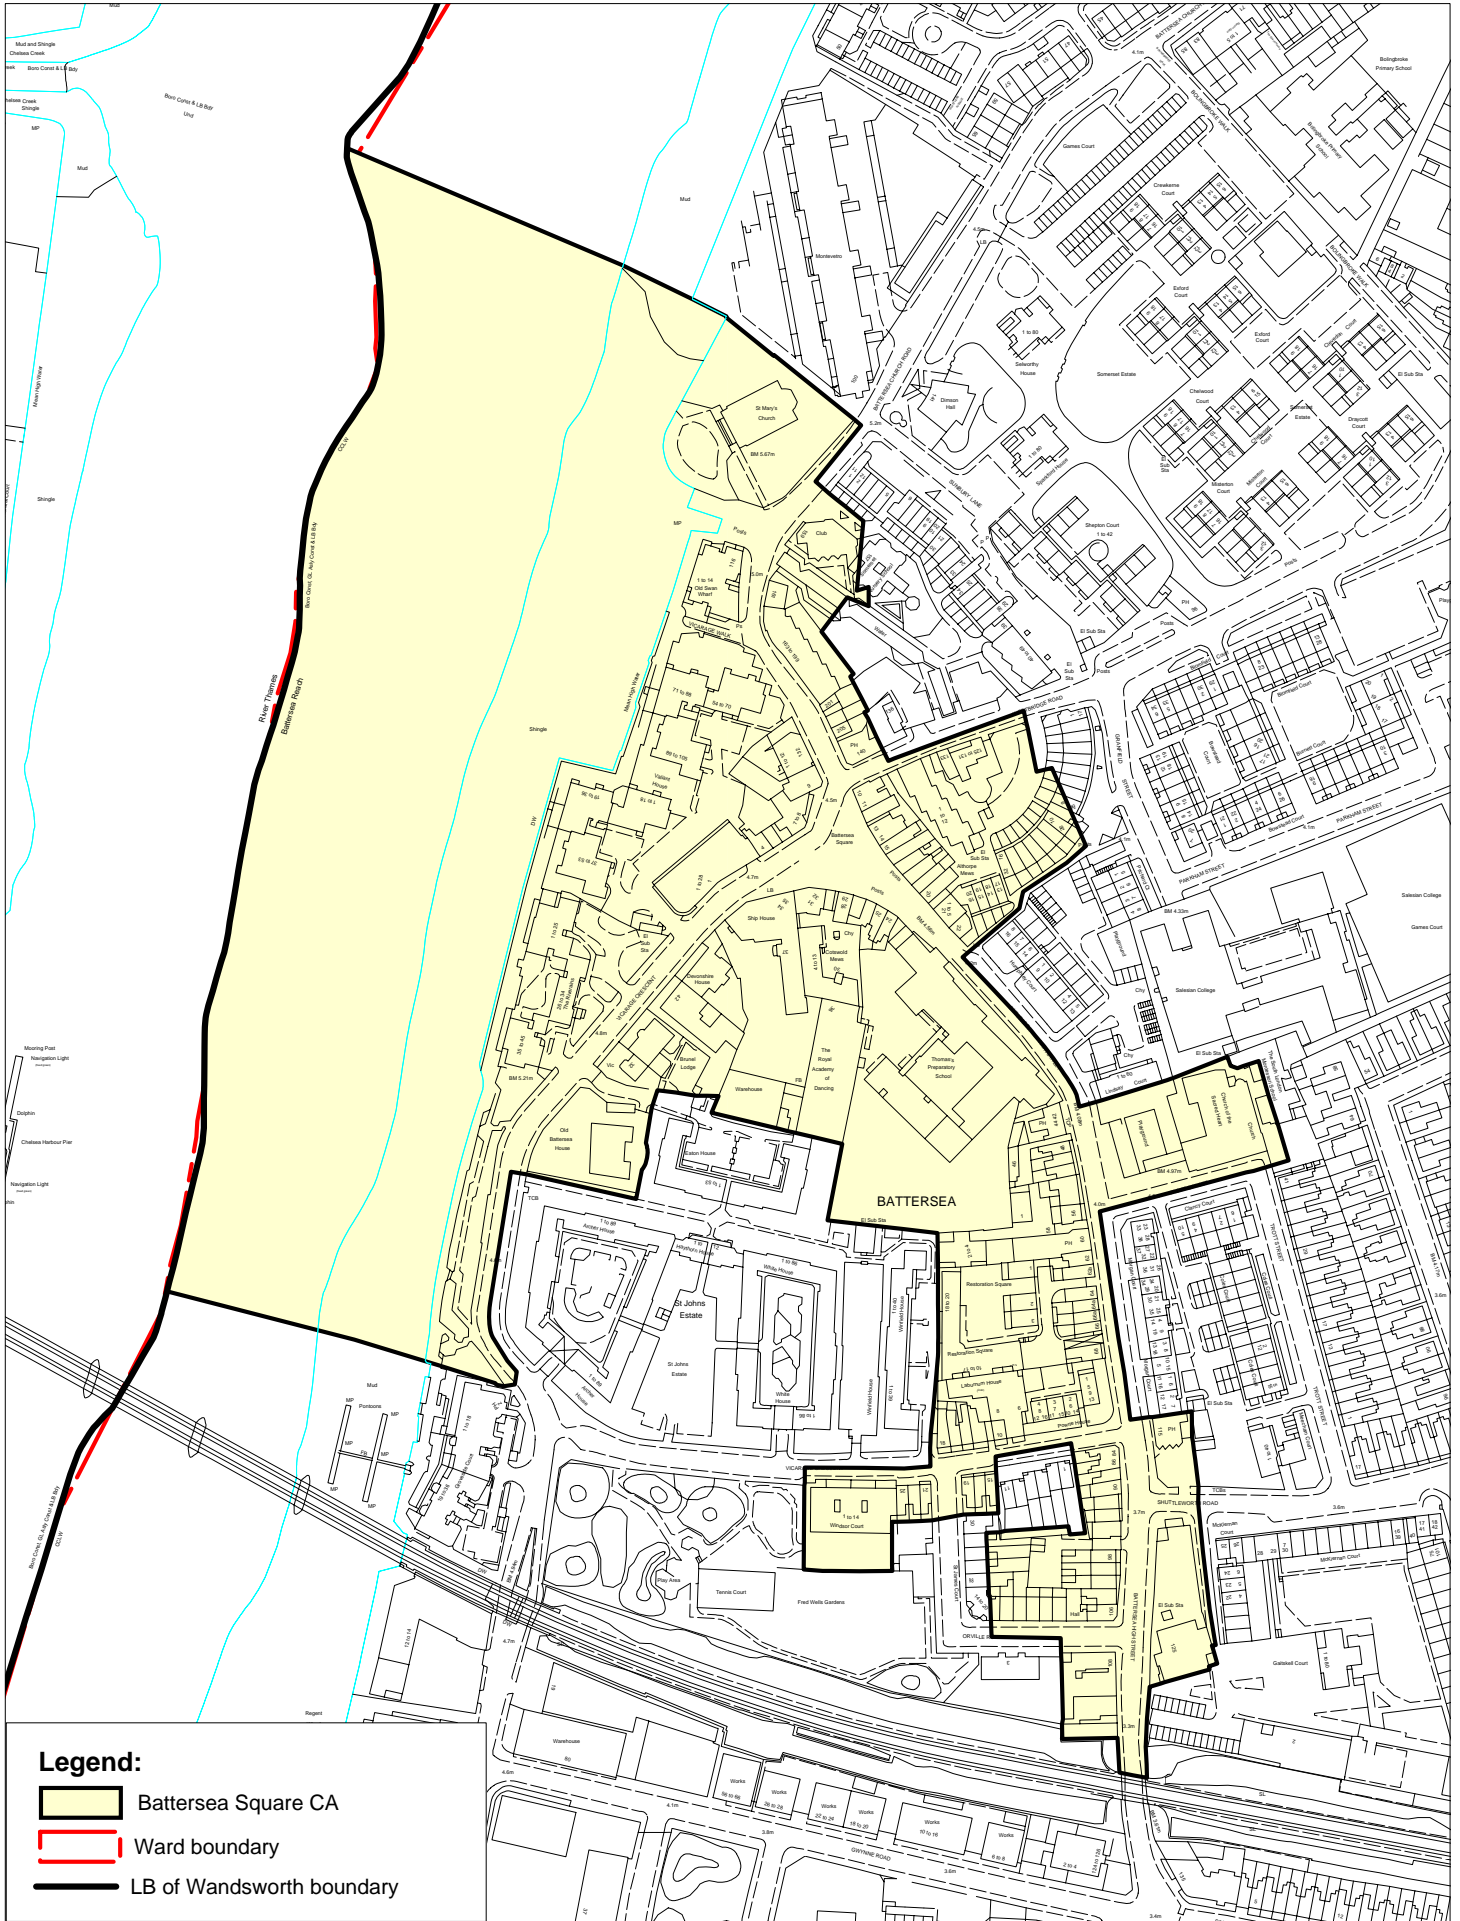

# Battersea Square Conservation Area

## Legend:

- Battersea Square CA
- Ward boundary
- LB of Wandsworth boundary

This map is reproduced from Ordnance Survey material with the permission of Ordnance Survey on behalf of the Controller of Her Majesty's Stationery Office. © Crown Copyright. Unauthorised reproduction infringes Crown copyright and may lead to prosecution or civil proceedings. Wandsworth Council LA 100019270 2007

Date: 13/09/2007

Scale: 1:3000