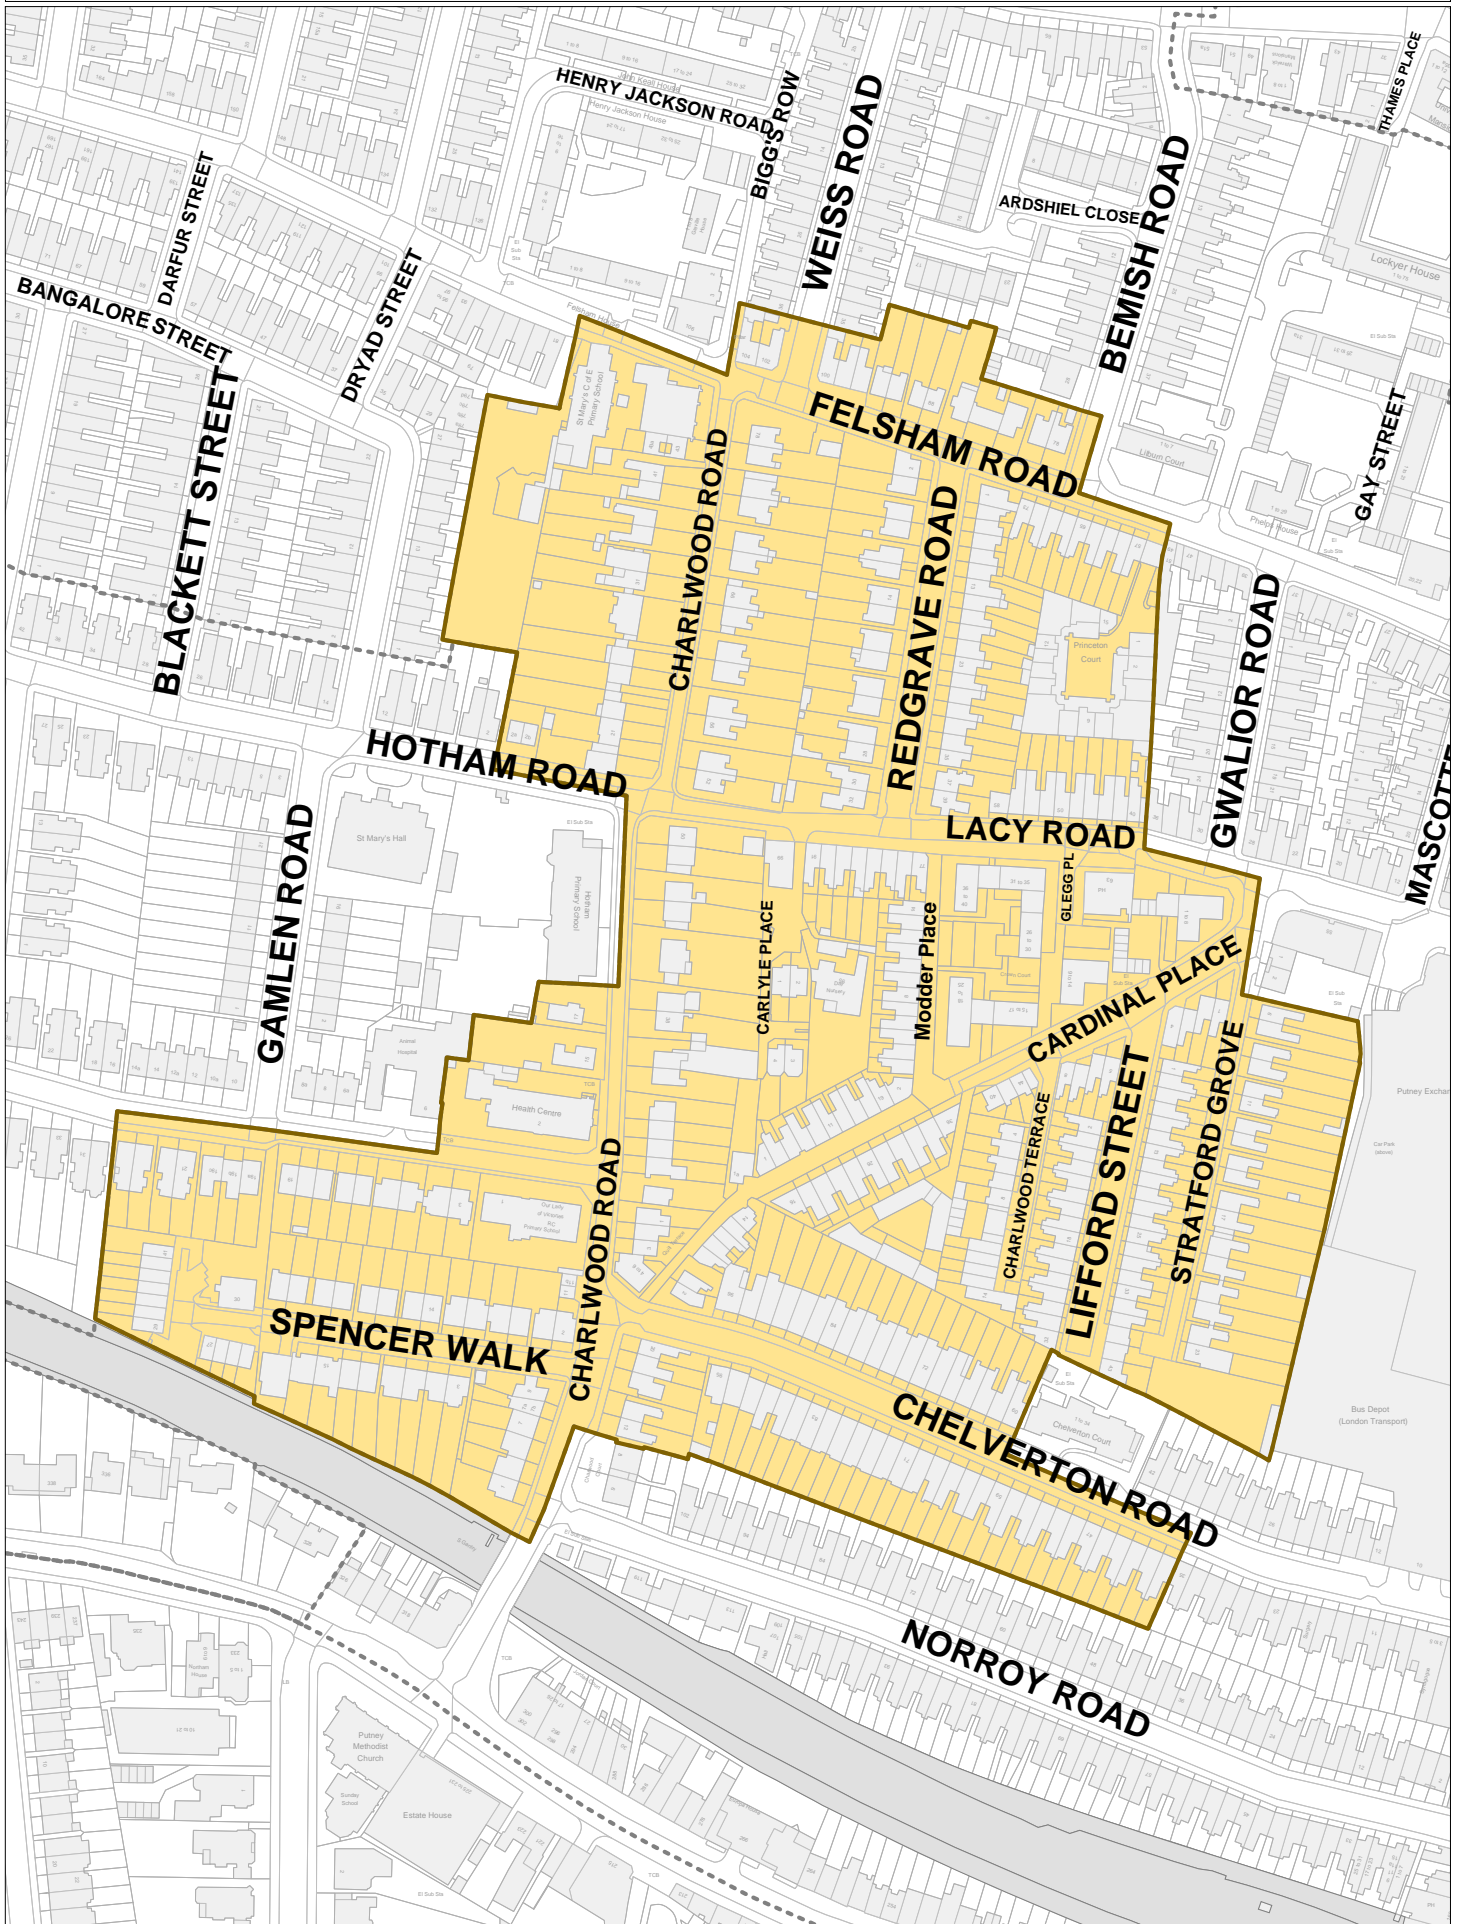

# Charlwood Road/Lifford Street Conservation Area

This map is reproduced from Ordnance Survey material with the permission of Ordnance Survey on behalf of the Controller of Her Majesty's Stationery Office, © Crown Copyright. Unauthorised reproduction infringes Crown copyright and may lead to prosecution or civil proceedings. Wandsworth Council LA 100019270 2009

Date: 06/04/2009  
Produced by DTS, GIS  
Scale: 1:2500