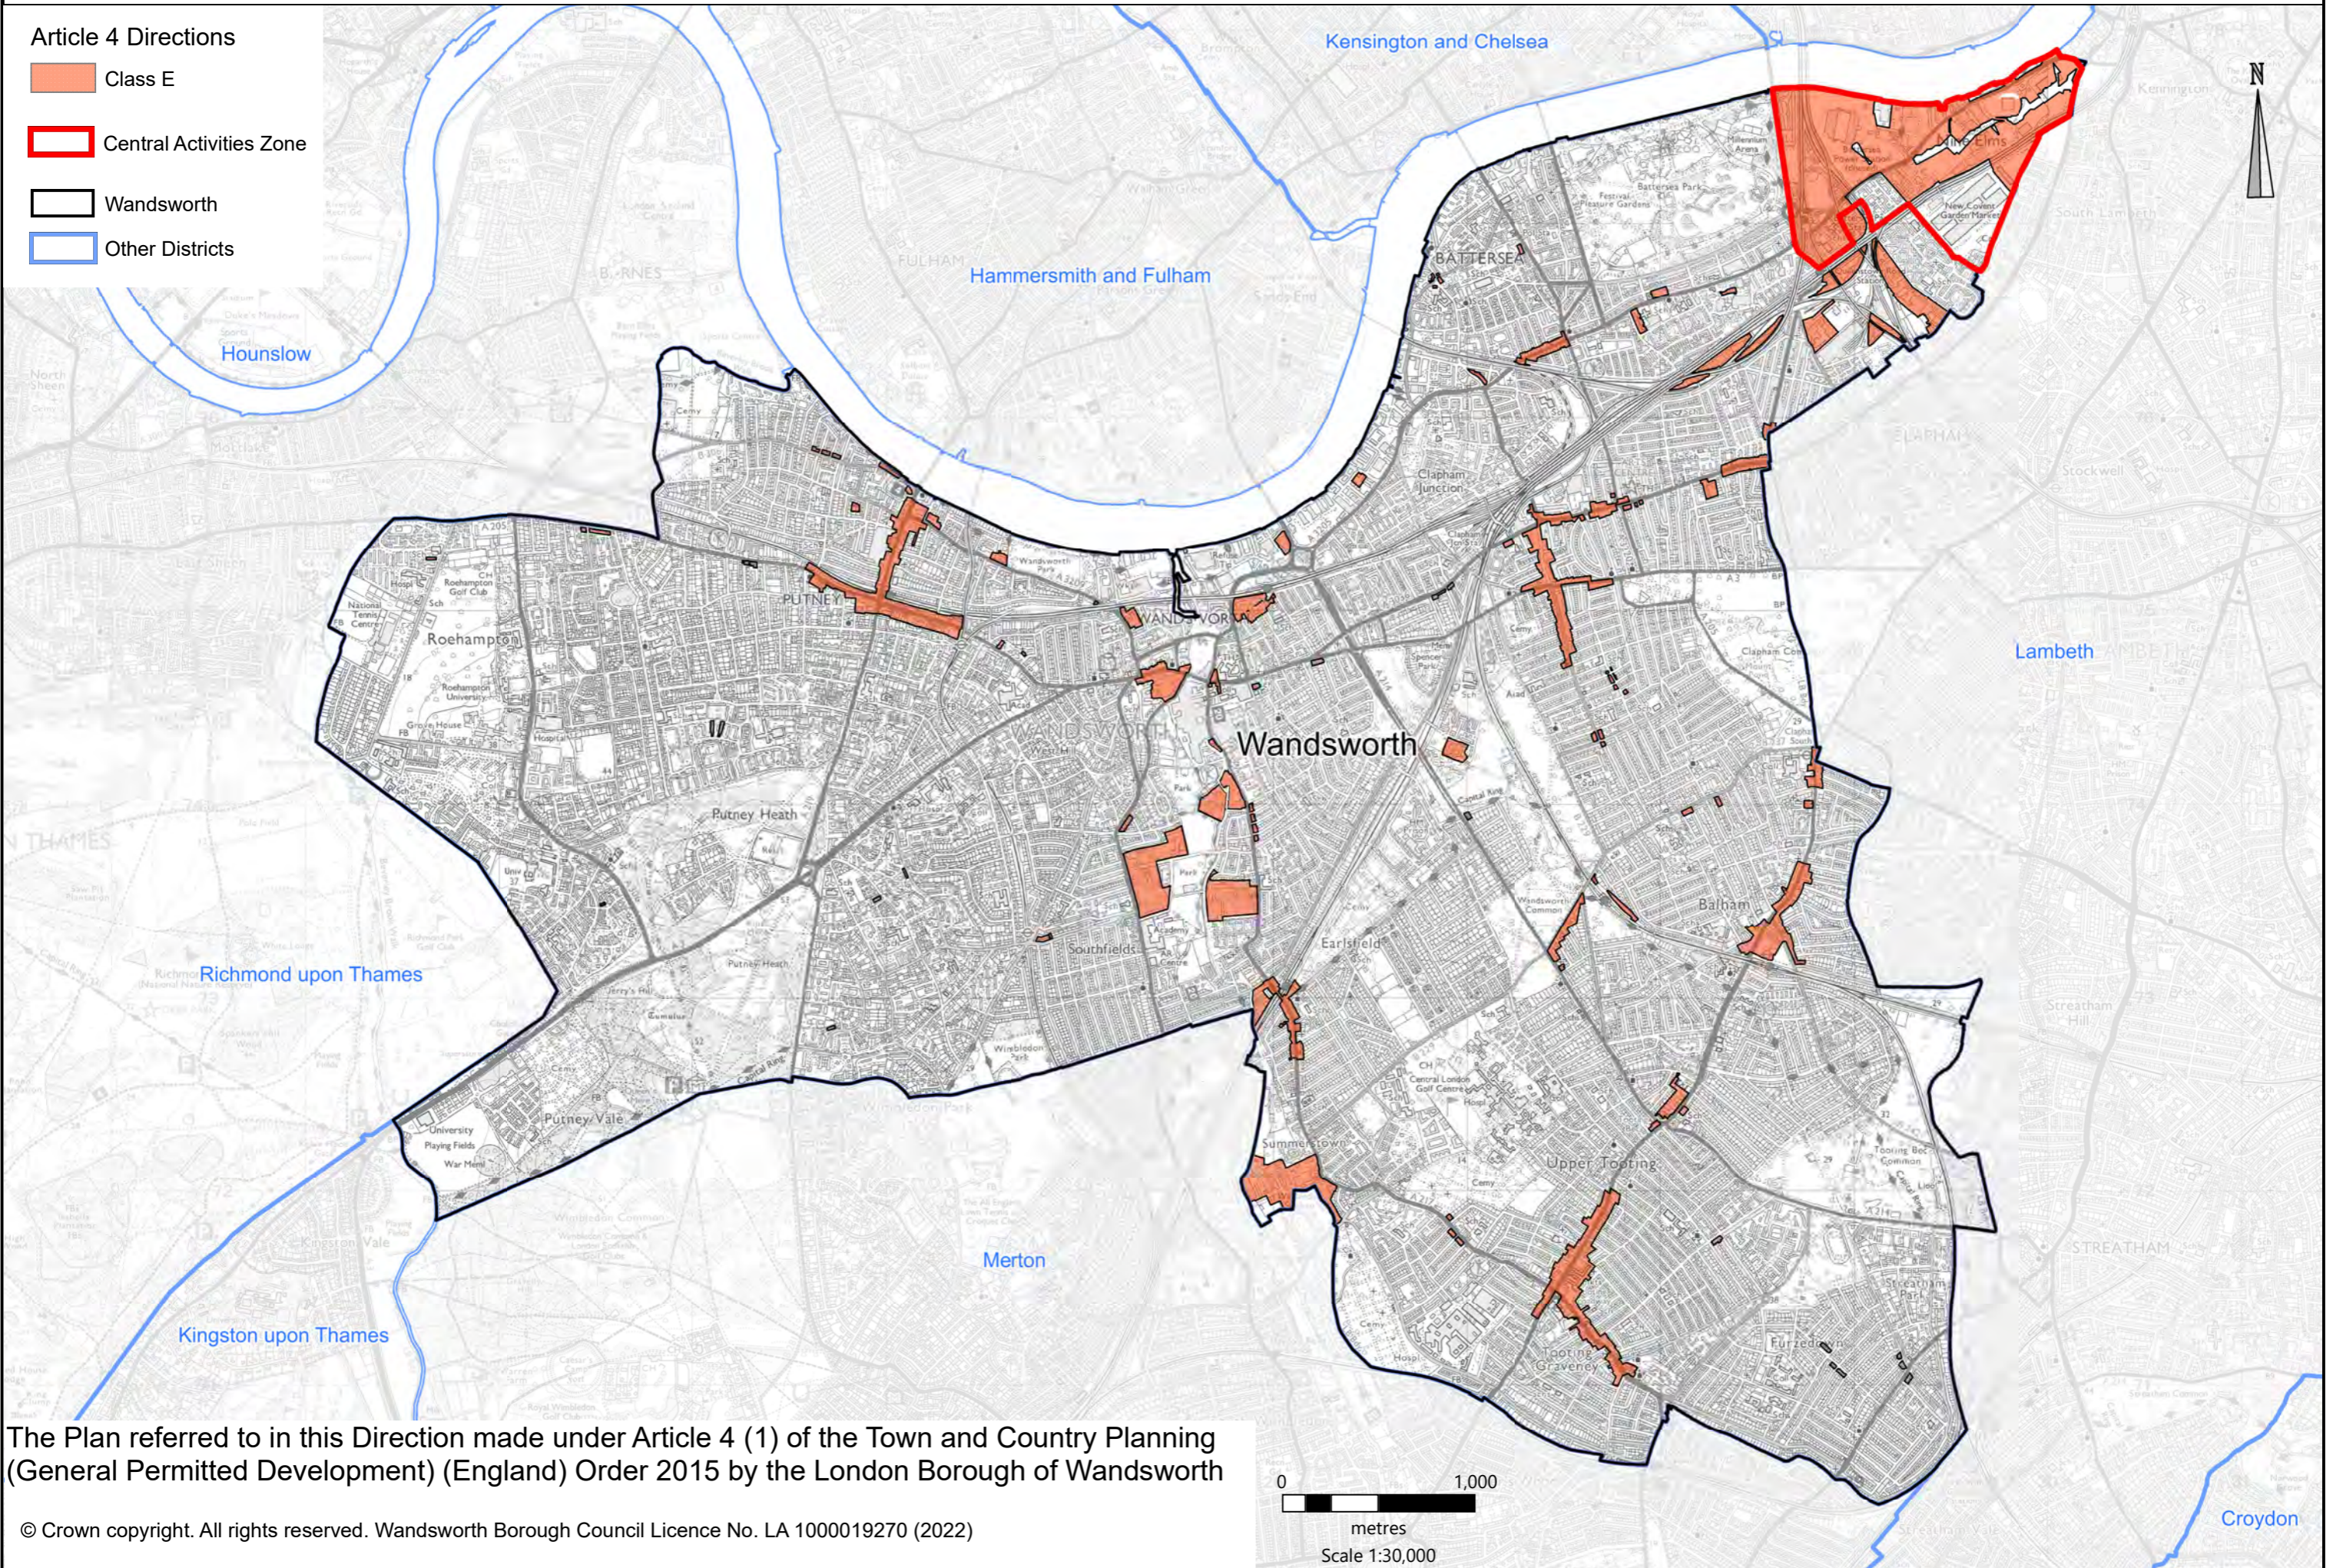

# Article 4 and Central Activities Zone in Wandsworth

## Article 4 Directions

-  Class E
-  Central Activities Zone
-  Wandsworth
-  Other Districts

The Plan referred to in this Direction made under Article 4 (1) of the Town and Country Planning (General Permitted Development) (England) Order 2015 by the London Borough of Wandsworth