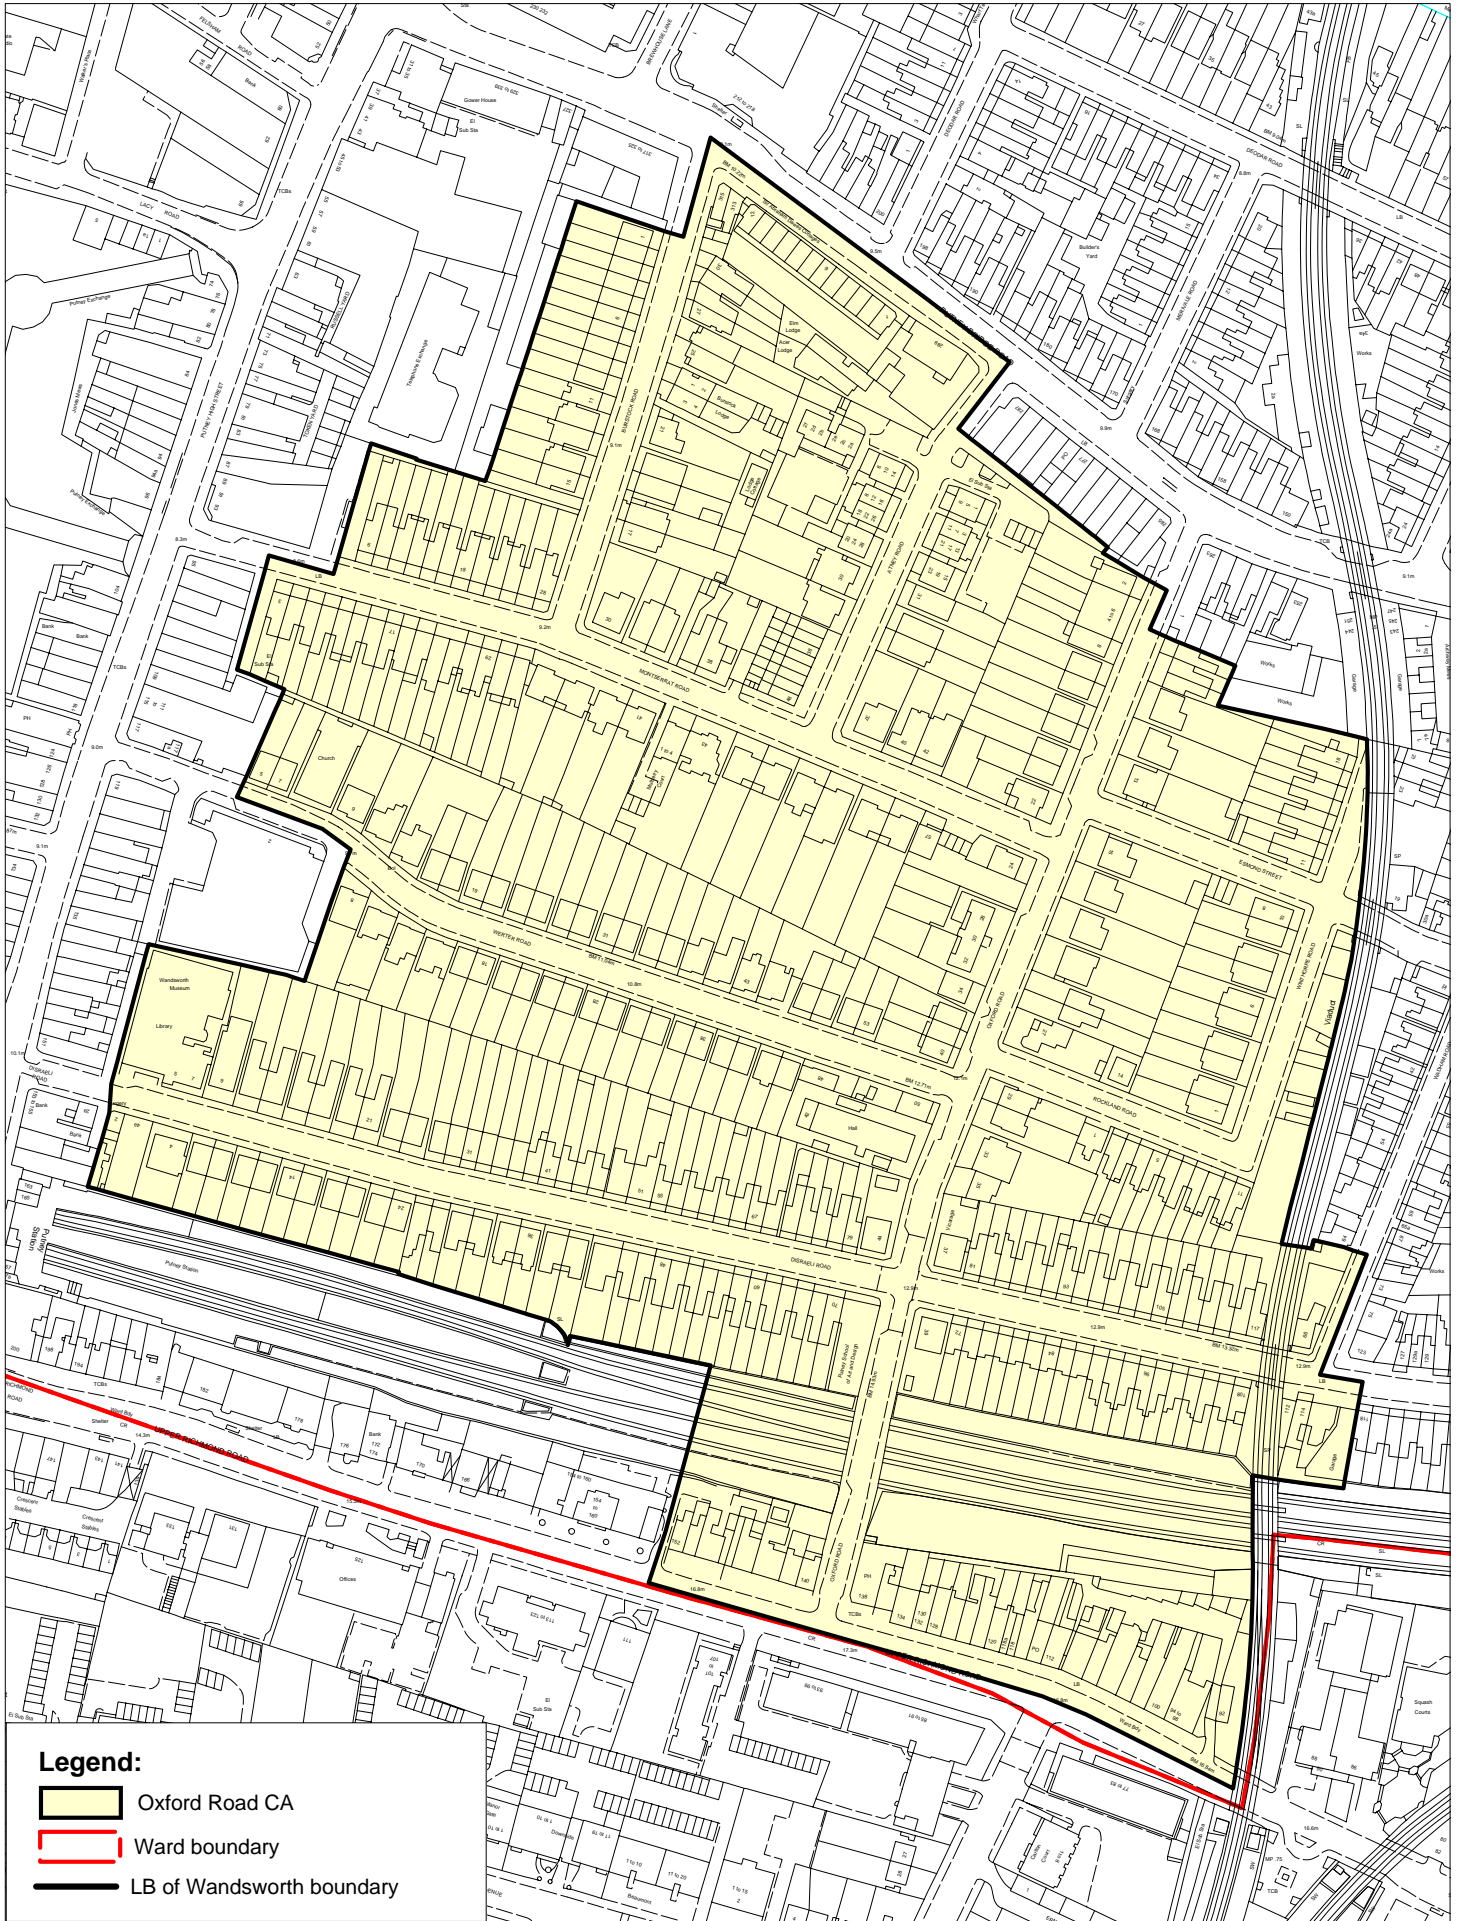

## Legend:

- Oxford Road CA
- Ward boundary
- LB of Wandsworth boundary

This map is reproduced from Ordnance Survey material with the permission of Ordnance Survey on behalf of the Controller of Her Majesty's Stationery Office, © Crown Copyright. Unauthorised reproduction infringes Crown copyright and may lead to prosecution or civil proceedings. Wandsworth Council LA 100019270 2007

Date: 13/09/2007

Scale: 1:2500