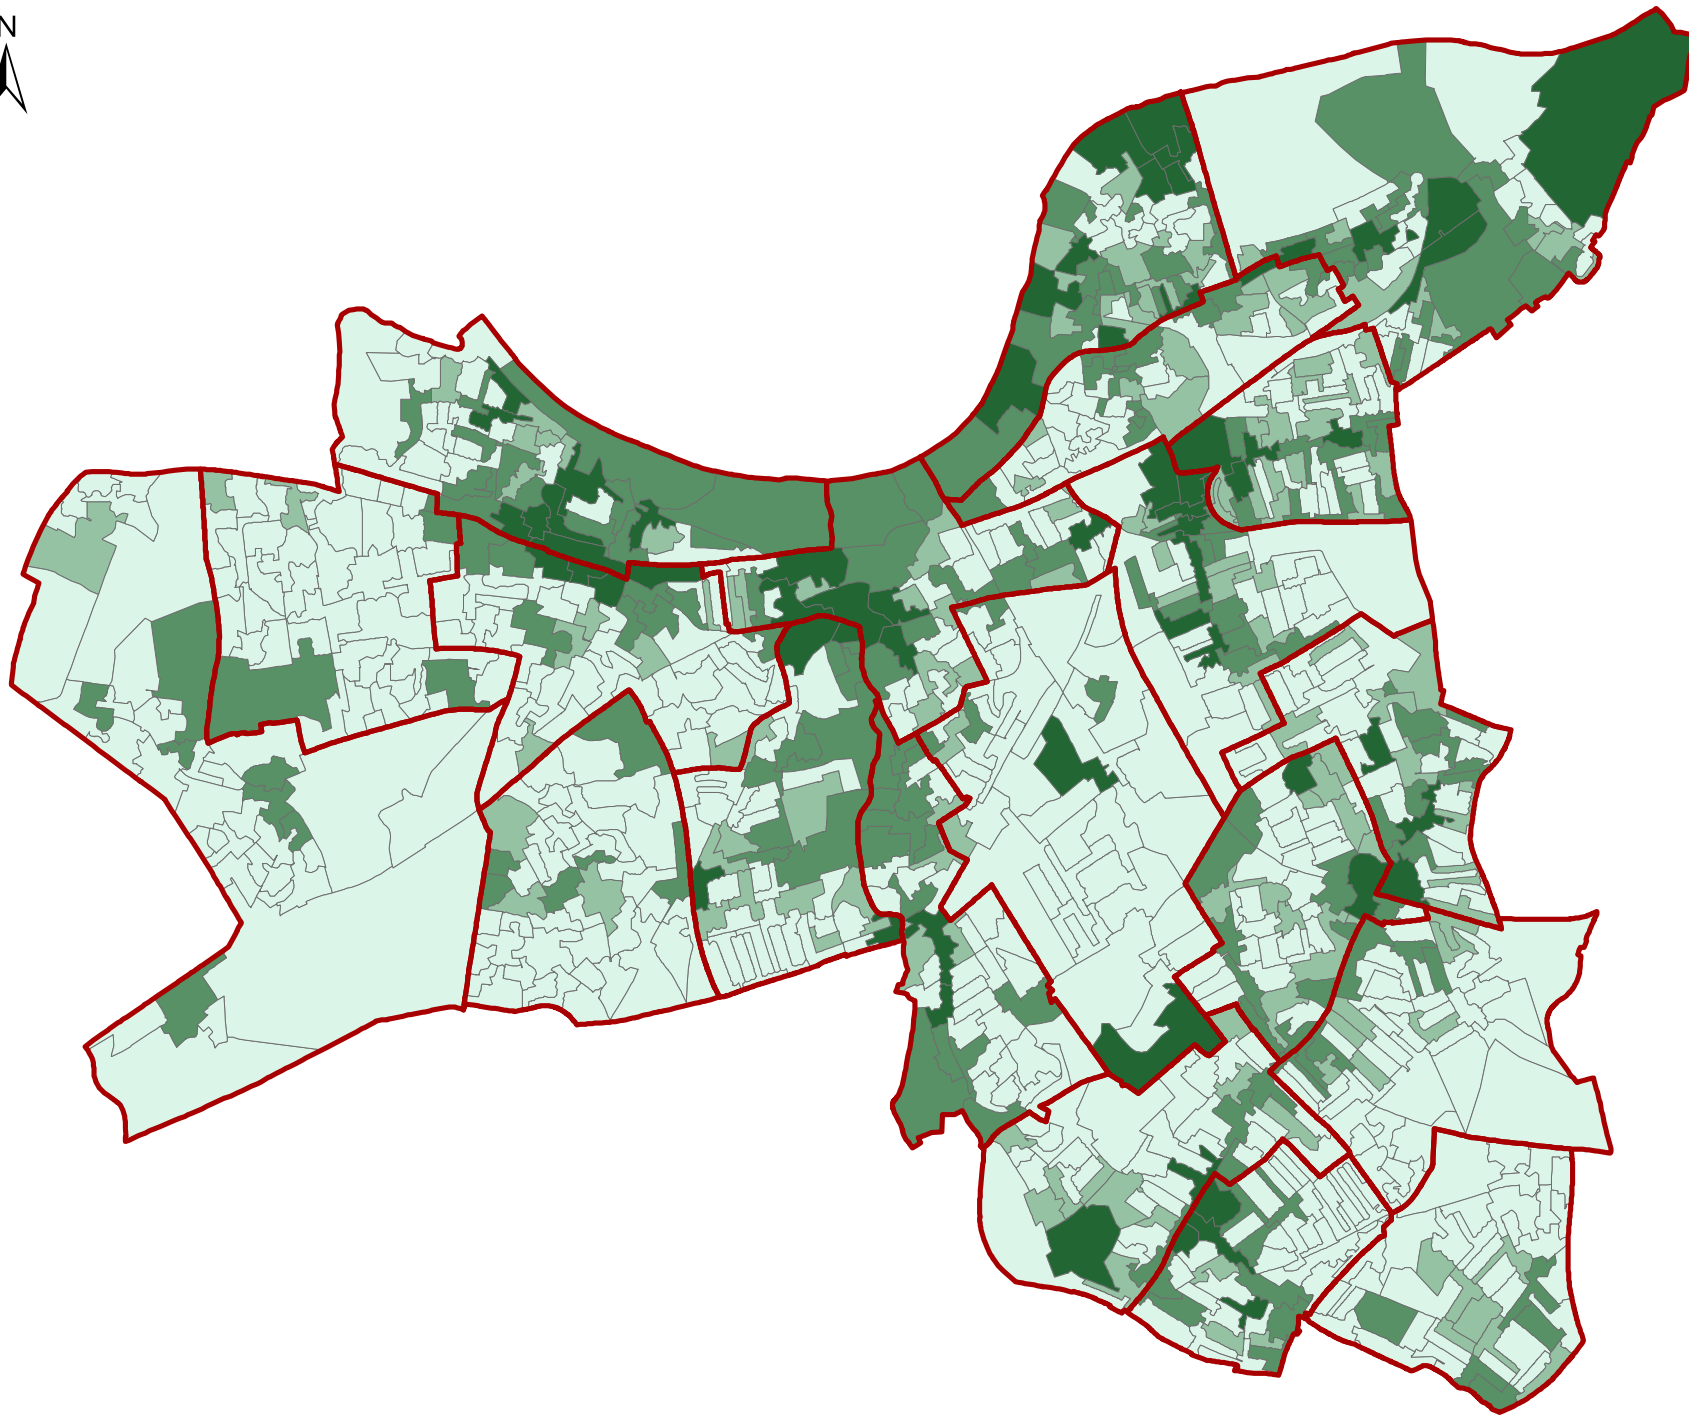

Legend

 Wandsworth Wards

Workplace Population Density

 Significantly Below Borough Average (0 - 19)

 Below Borough Average (20 - 29)

 Above Borough Average (30 - 80)

 Significantly Above Borough Average (>80)

CLIENT
WANDSWORTH
BOROUGH COUNCIL

PROJECT
WANDSWORTH
OPEN SPACE STUDY

TITLE
FIGURE 3.3
Workplace Population Density
(People per Hectare)

SCALE	DATE	DRAWN
1:41,000 at A4	30/03/2006	AMG