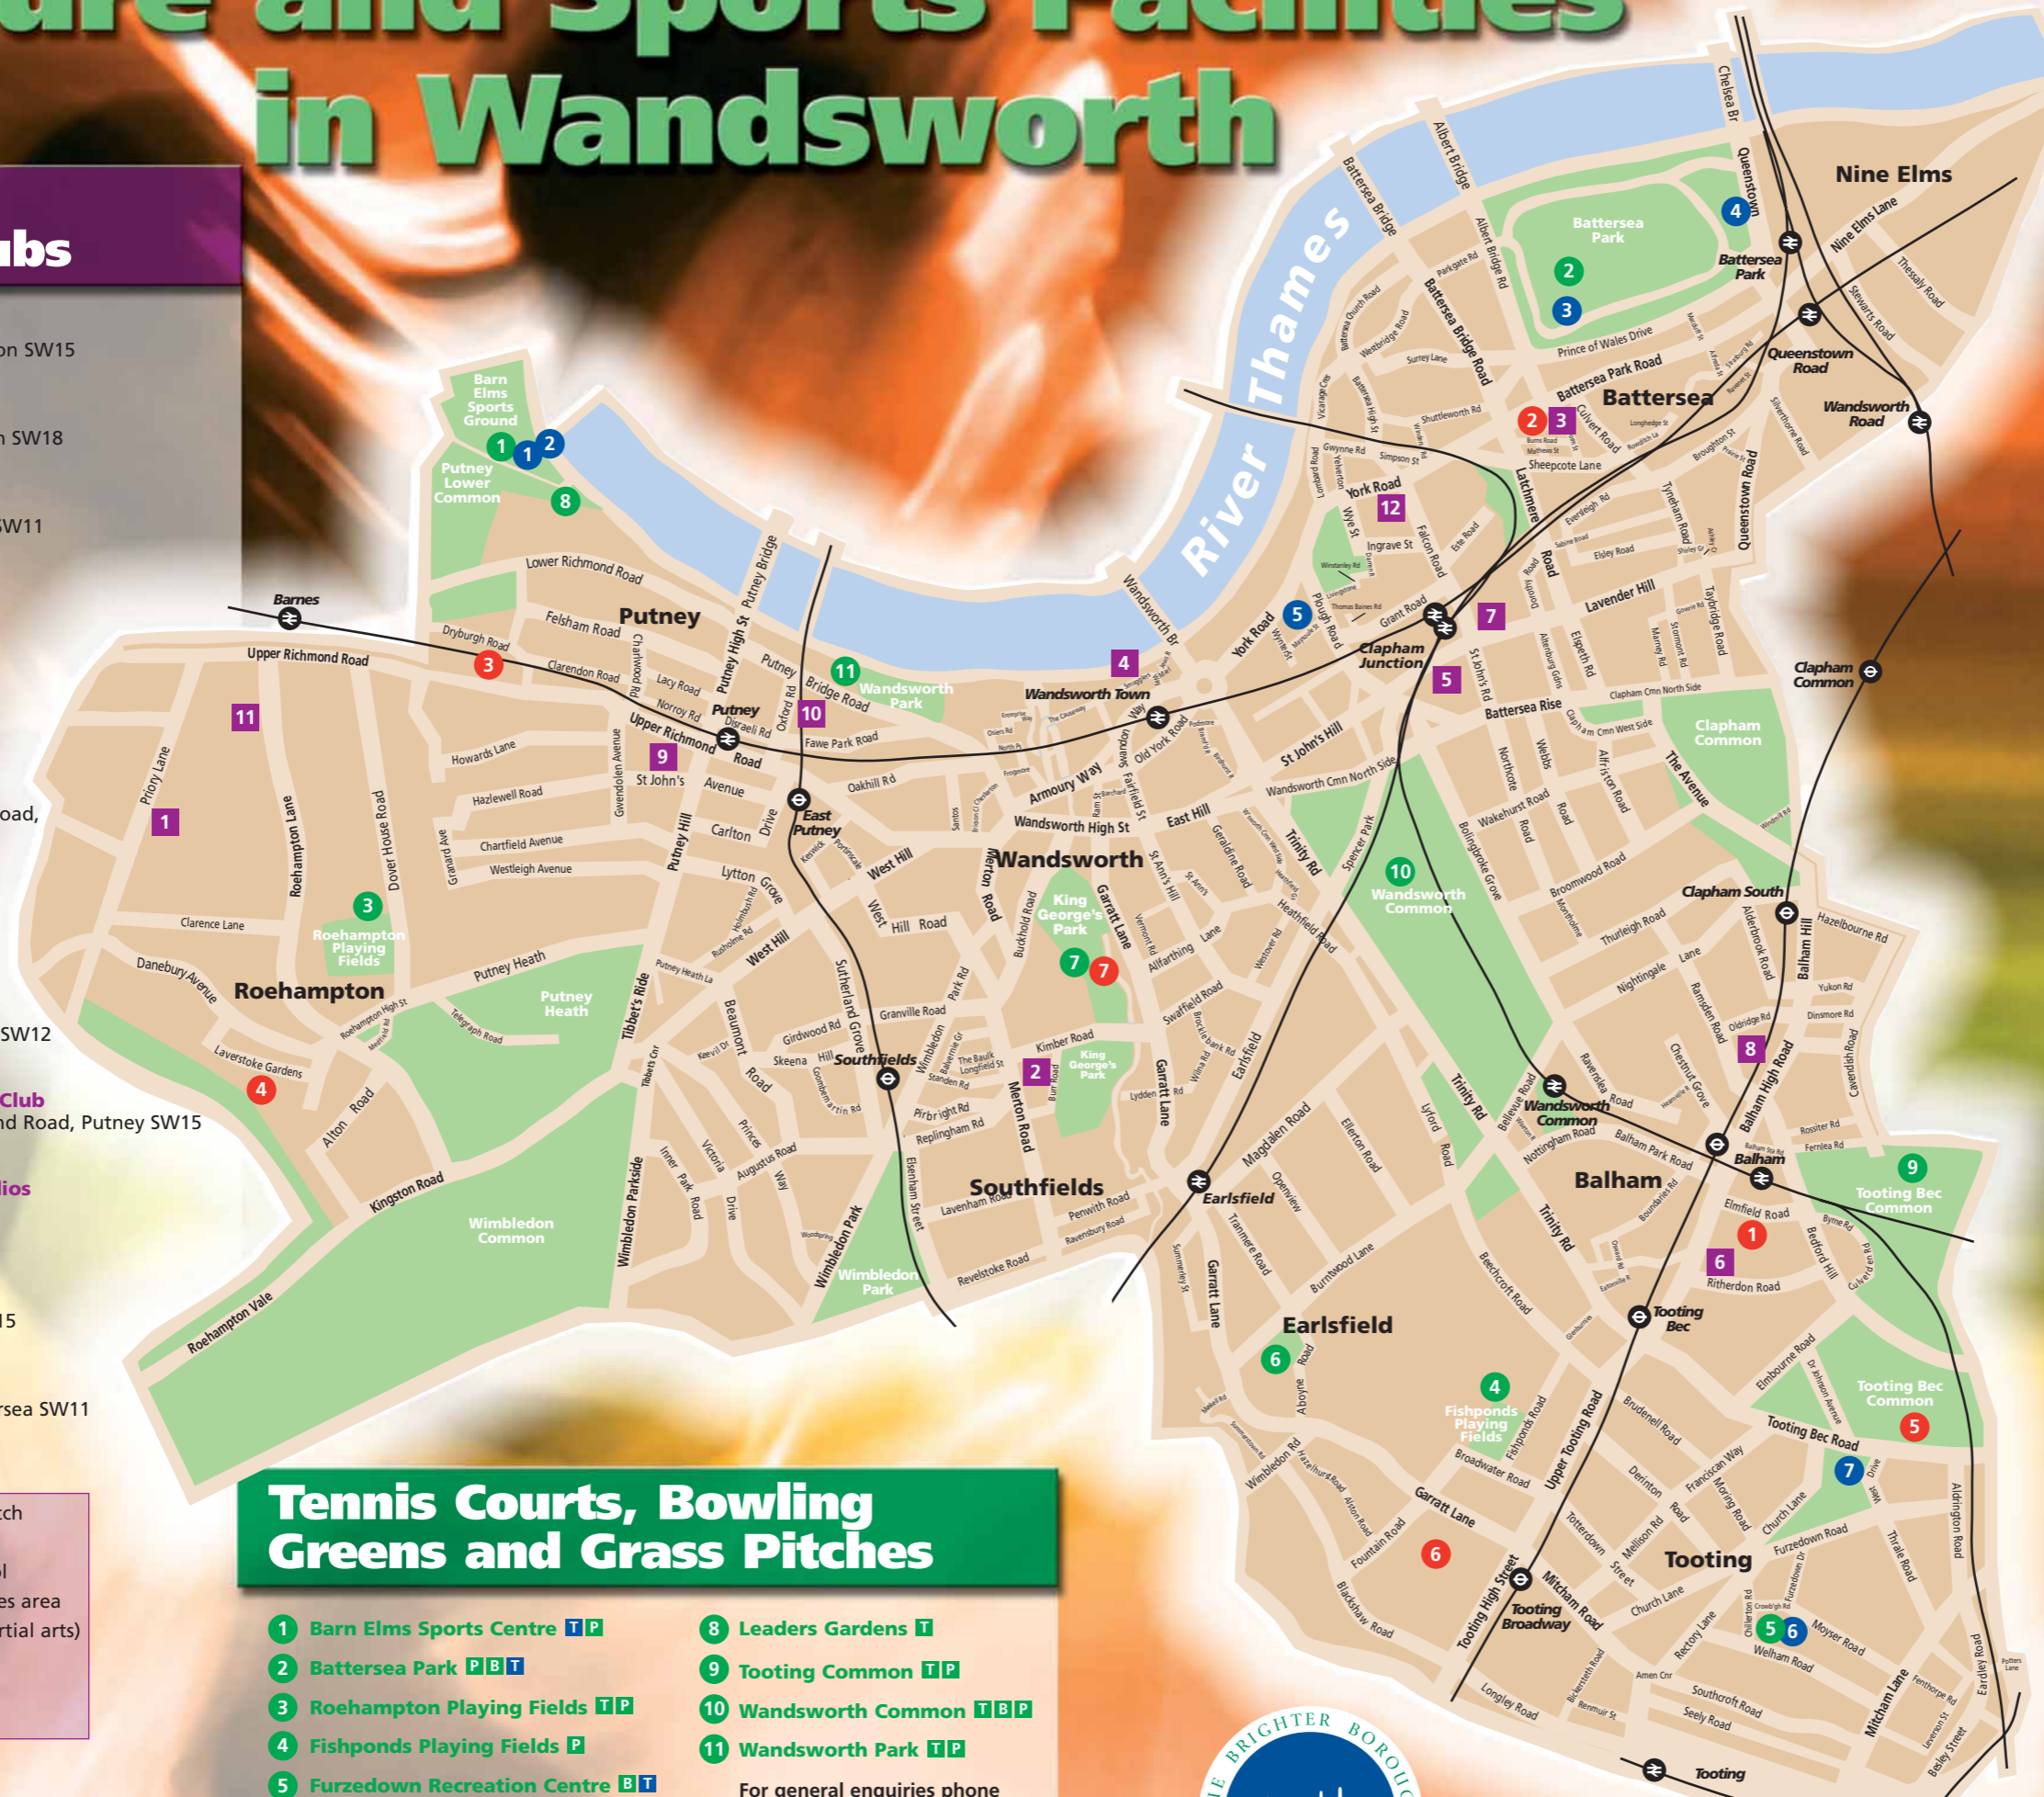

- AW – All weather pitch
- SH – Sports hall
- SP – Swimming pool
- MU – Multi-use games area
- DJ – DoJo (judo/martial arts)
- P – Grass pitches
- B – Bowling green
- T – Tennis

For more information on sports facilities in Wandsworth please call the Sports Information Line on (020) 8871 8787 or visit our website at www.wandsworth.gov.uk/sport

Tennis Courts, Bowling Greens and Grass Pitches

1. **Barn Elms Sports Centre** T P
2. **Battersea Park** P B T
3. **Roehampton Playing Fields** T P
4. **Fishponds Playing Fields** P
5. **Furzedown Recreation Centre** B T
6. **Garratt Green** P
7. **King George's Park** T B P
8. **Leaders Gardens** T
9. **Tooting Common** T P
10. **Wandsworth Common** T B P
11. **Wandsworth Park** T P

For general enquiries phone (020) 8767 1830
T See Sports Services
(We also publish a Parks leaflet giving further details and listing smaller green areas)