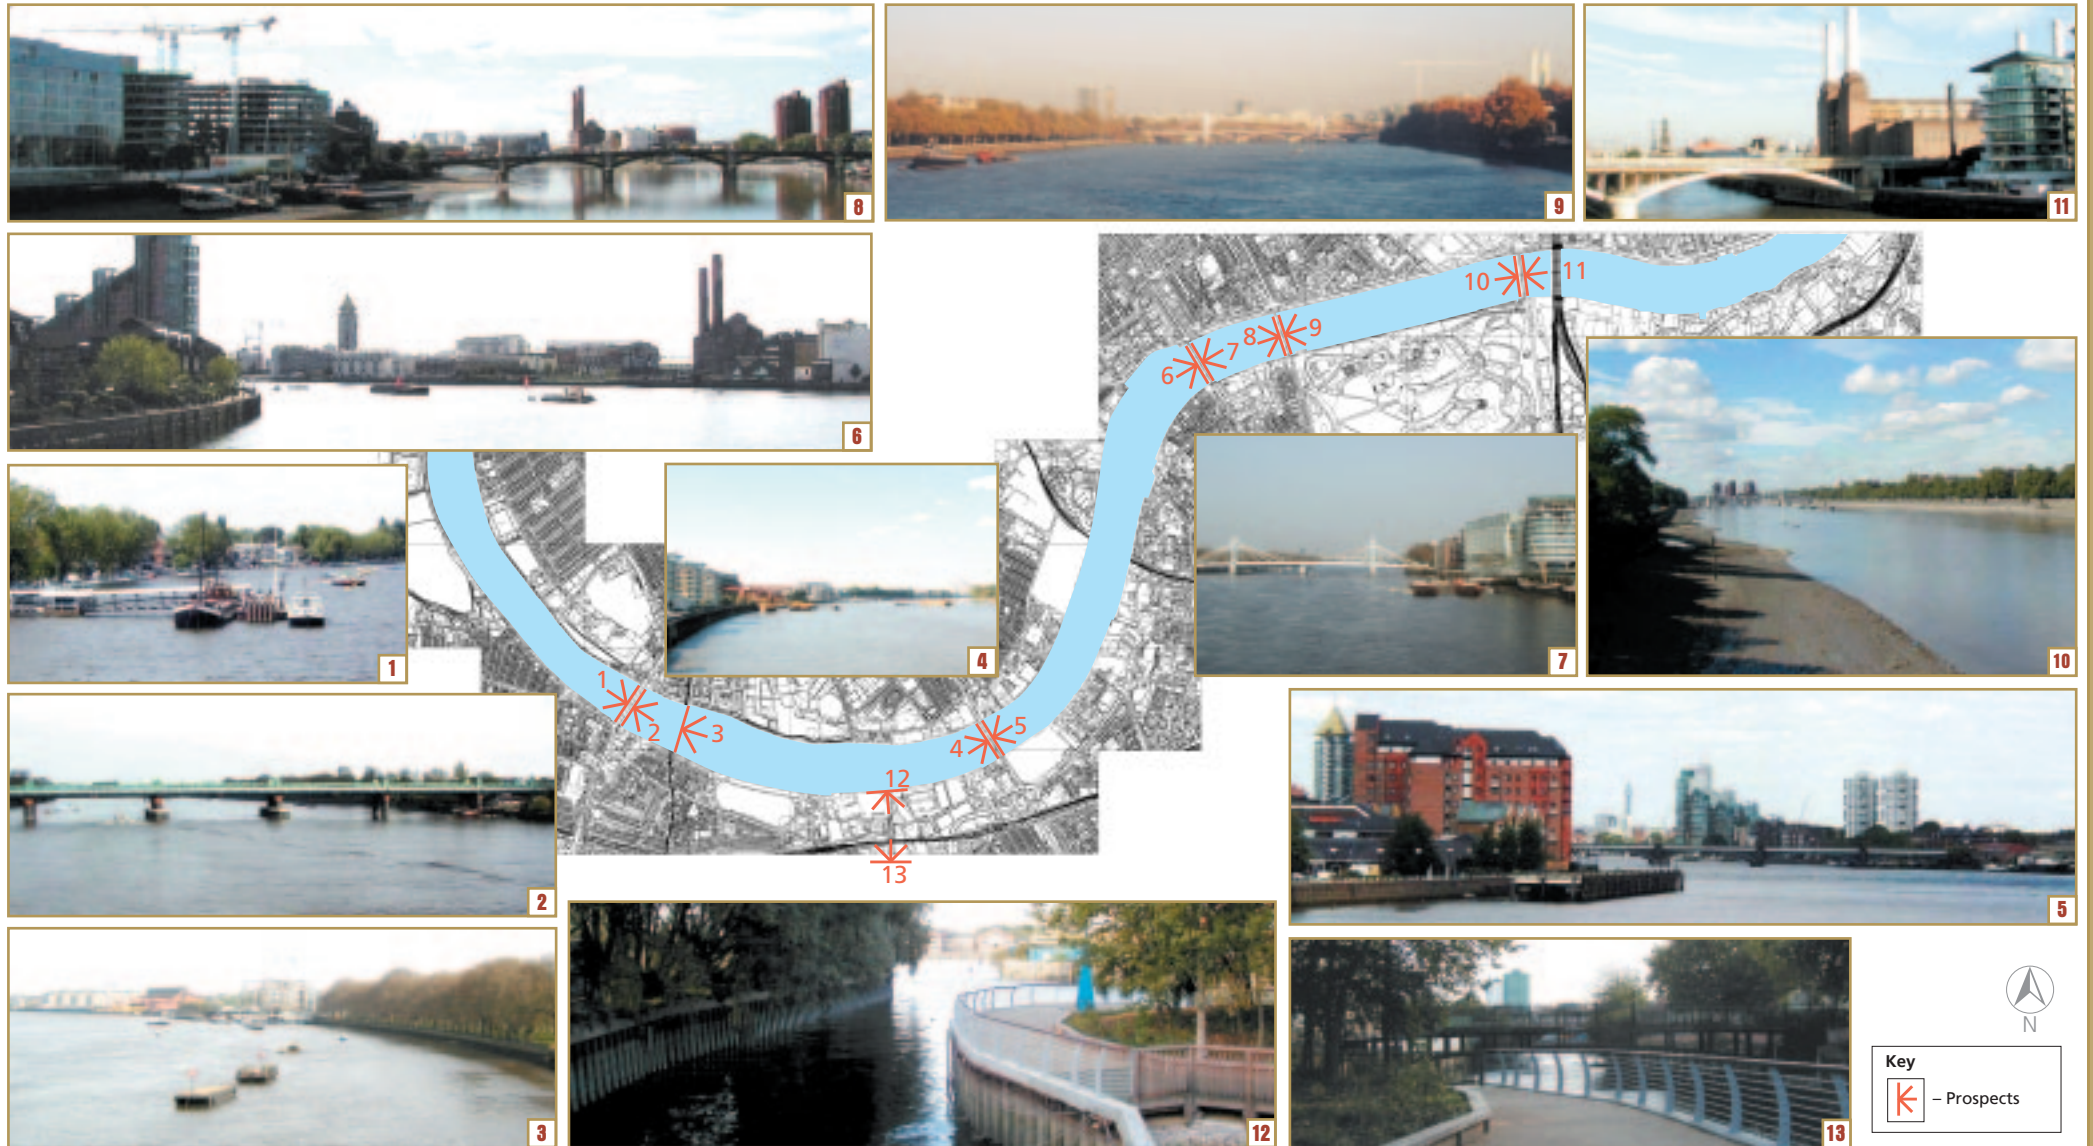

LOCAL VIEWS MAP 1

Views towards (a) Central London landmarks and (b) skylines on the Wimbledon and Clapham Ridges, particularly across the Wandle Valley.

LOCAL VIEWS MAP 2

(c) Views upstream and downstream from bridges over the River Thames and river Wandle.

LOCAL VIEWS MAP 3

- (e) Views of and from the perimeter of the Commons and other areas of Metropolitan Open Land
- (f) major areas of open space from approach roads
- (g) historic landscapes
- (h) green chains.