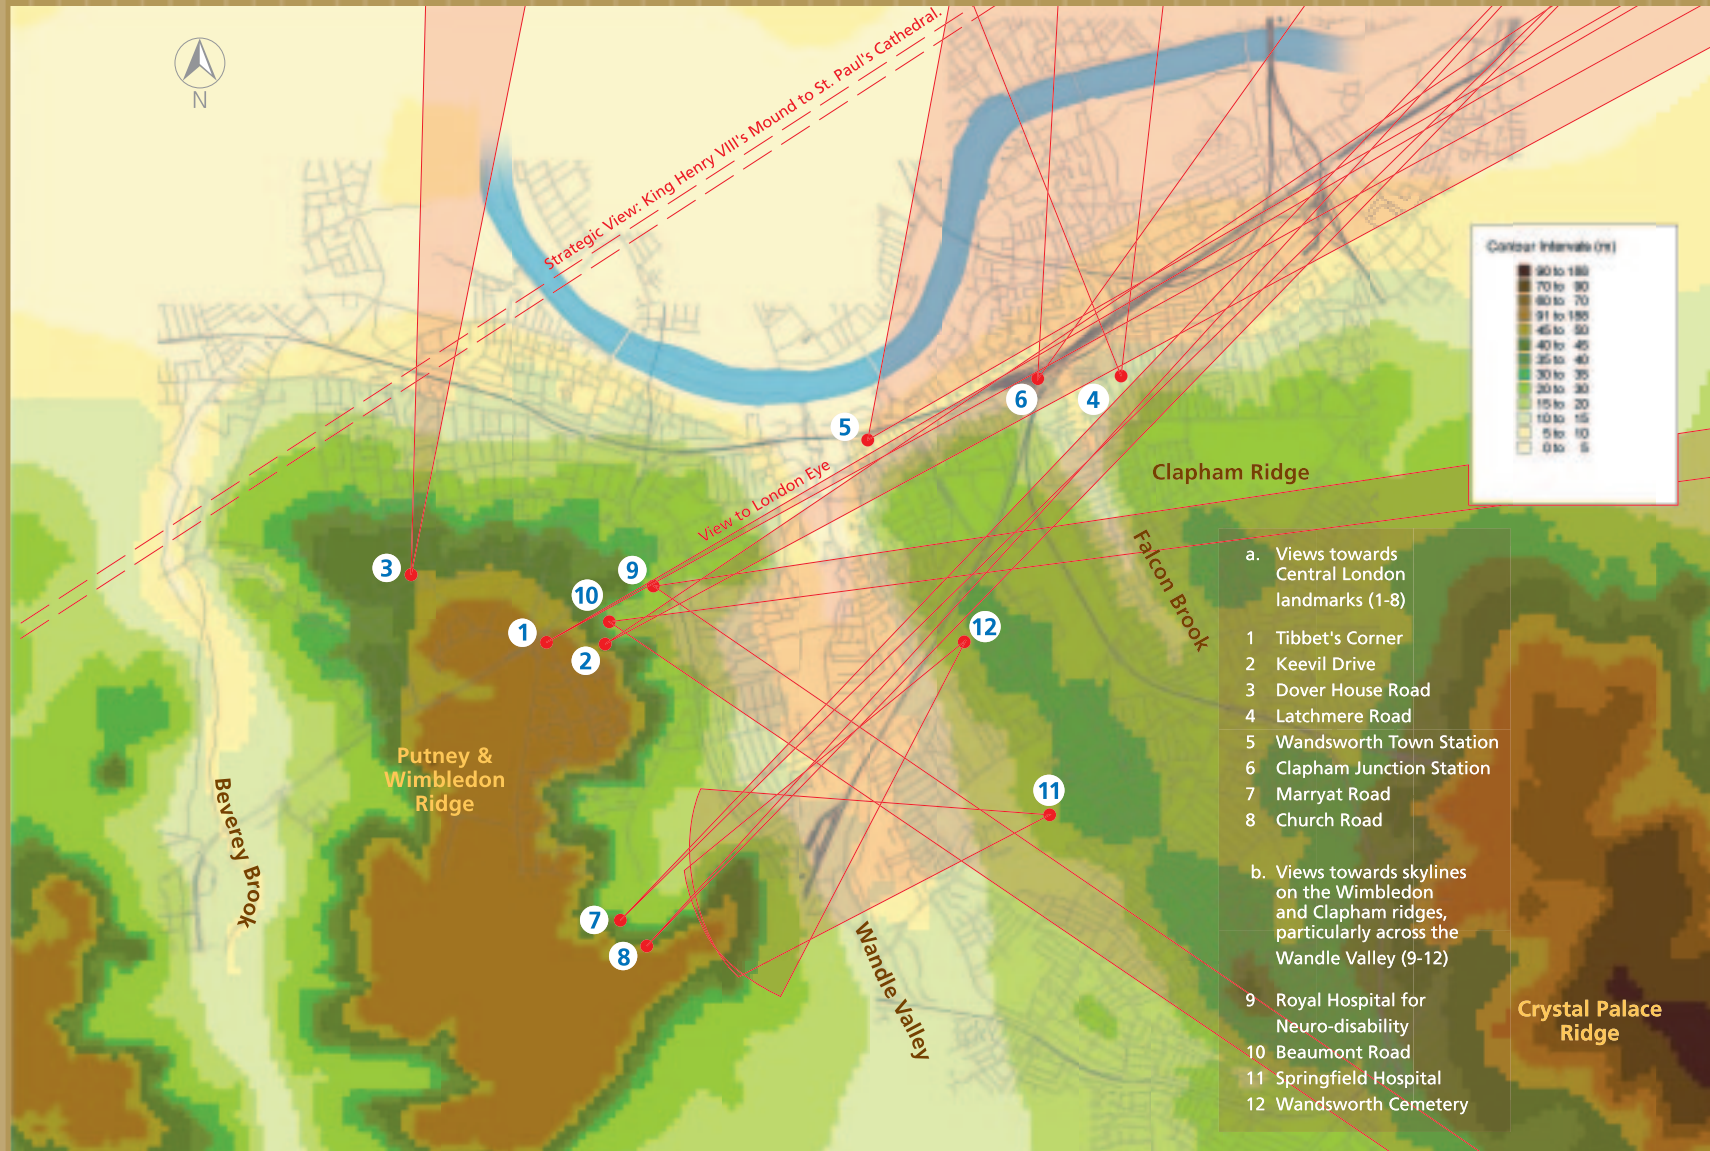

LOCAL VIEWS MAP 1

Views towards (a) Central London landmarks and (b) skylines on the Wimbledon and Clapham Ridges, particularly across the Wandle Valley.

LOCAL VIEWS MAP 2

(c) Views upstream and downstream from bridges over the River Thames and river Wandle.

LOCAL VIEWS MAP 3

- (e) Views of and from the perimeter of the Commons and other areas of Metropolitan Open Land
- (f) major areas of open space from approach roads
- (g) historic landscapes
- (h) green chains.