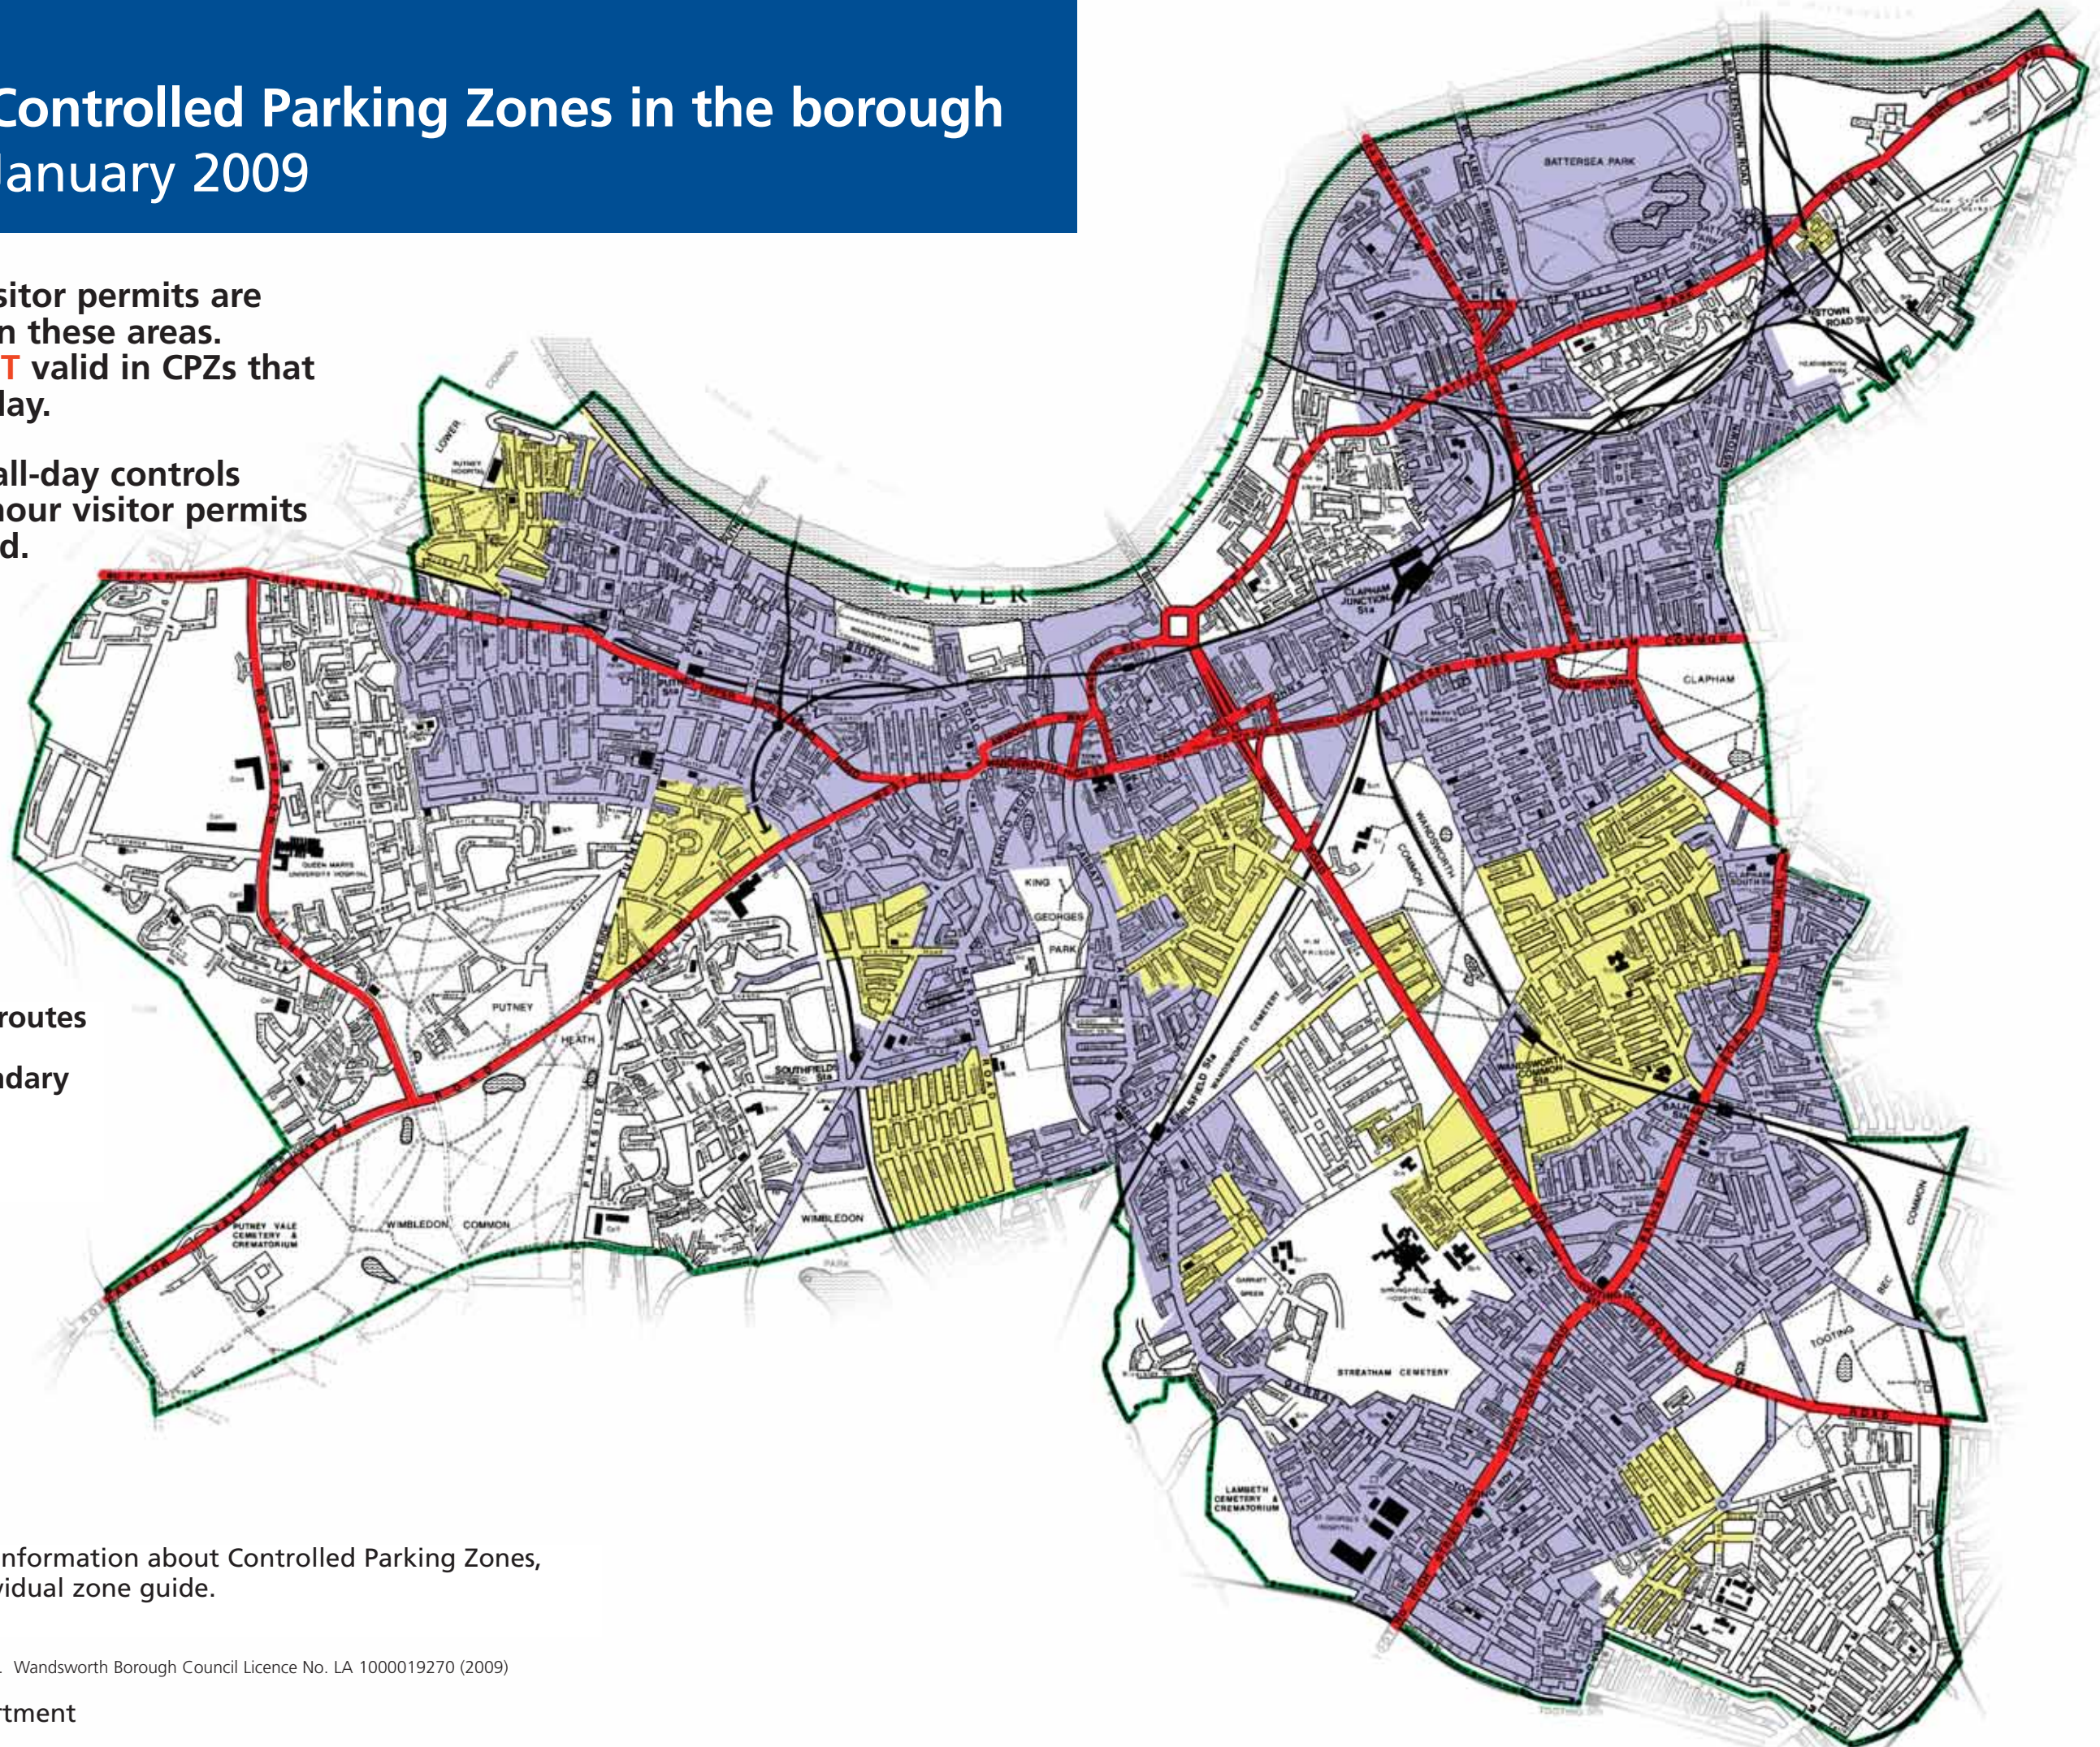

Controlled Parking Zones in the borough January 2009

One-hour visitor permits are **ONLY** valid in these areas. They are **NOT** valid in CPZs that operate all-day.

Zones with all-day controls where one-hour visitor permits are **NOT** valid.

 Priority (Red) routes
 Borough boundary

N.B. For more detailed information about Controlled Parking Zones, please refer to the individual zone guide.